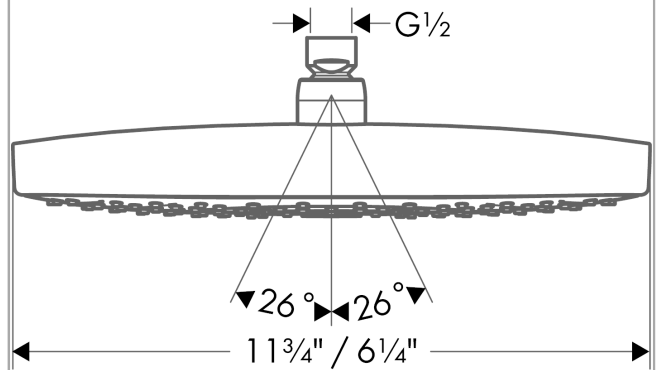

Raindance Select E
Raindance Select E 300 AIR 2-Jet Showerhead
 Finishes : **chrome** Part no. : **27387001**

Description

Features

- 146 no-clog spray channels
- Spray modes: RainAir, Rain
- Flow: 2.5 GPM
- Select button for comfortable alternation of spray modes
- Fully-finished matching spray face

Optional accessories

- Raindance Showerarm, 15" (#27413USA)
- Raindance Showerarm, 9" (#27422USA)
- Extension Pipe for Ceiling Mount (#27479XXX)

Item details

List Price \$ 650.00

Technology

Compliance

Product image

Scale drawing

Raindance Select E
Raindance Select E 300 AIR 2-Jet Showerhead
Finishes : **chrome** Part no. : **27387001**

Exploded drawing

Year of production: >01/14

Raindance Select E
Raindance Select E 300 AIR 2-Jet Showerhead
 Finishes : **chrome** Part no. : **27387001**