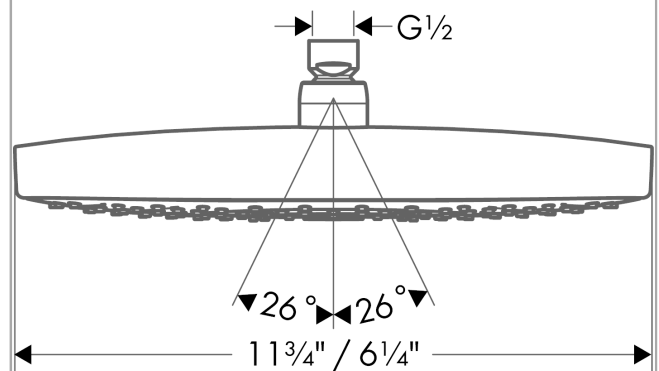

- Raindance Showerarm, 15" (#27413USA)
- Raindance Showerarm, 9" (#27422USA)
- Extension Pipe for Ceiling Mount (#27479XXX)

Item details

List Price \$ 860.00

Technology

Compliance

Product image

Scale drawing