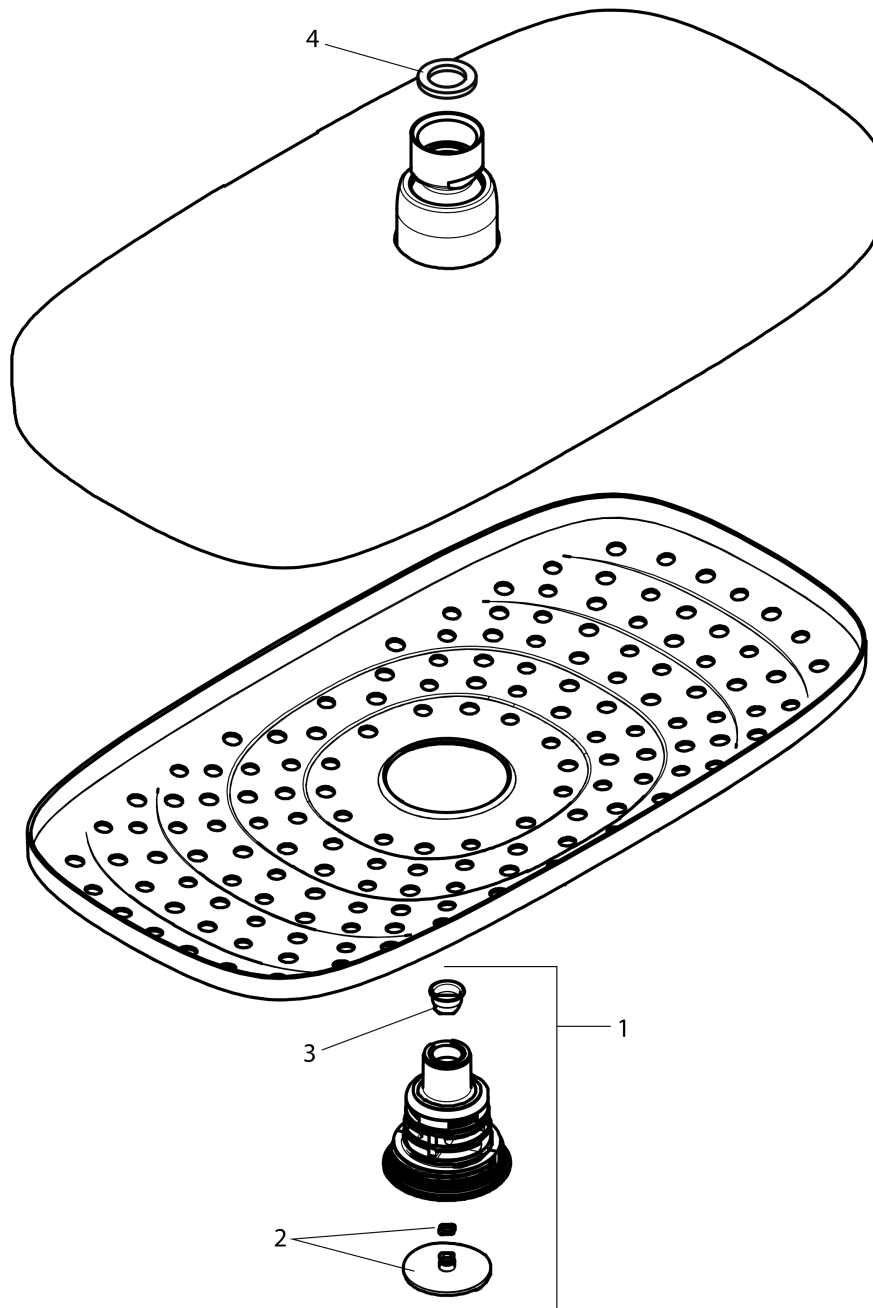

Raindance Select E
Raindance Select E 300 AIR 2-Jet Showerhead
 Finishes : **chrome** Part no. : **27387001**

Description

Features

- 146 no-clog spray channels
- Spray modes: RainAir, Rain
- Flow: 2.5 GPM
- Select button for comfortable alternation of spray modes
- Fully-finished matching spray face

Spare parts list

Year of production: >01/14

Pos.	Description	Part no.	Price	PU
1	selector assy	98343001	-	1
2	cover	98344000	-	1
3	filter	97735000	-	1
4	flat seal	97674000	-	1
a	O-ring 3x1	98384000	-	1

Raindance Select E
Raindance Select E 300 AIR 2-Jet Showerhead
 Finishes : **white/chrome** Part no. : **27387401**

- Raindance Showerarm, 15" (#27413USA)
- Raindance Showerarm, 9" (#27422USA)
- Extension Pipe for Ceiling Mount (#27479XXX)

Item details

List Price \$ 650.00

Technology

Compliance

Product image

Scale drawing

Raindance Select E
Raindance Select E 300 AIR 2-Jet Showerhead
Finishes : **white/chrome** Part no. : **27387401**

Exploded drawing

Year of production: >01/14

Raindance Select E
Raindance Select E 300 AIR 2-Jet Showerhead
Finishes : **white/chrome** Part no. : **27387401**