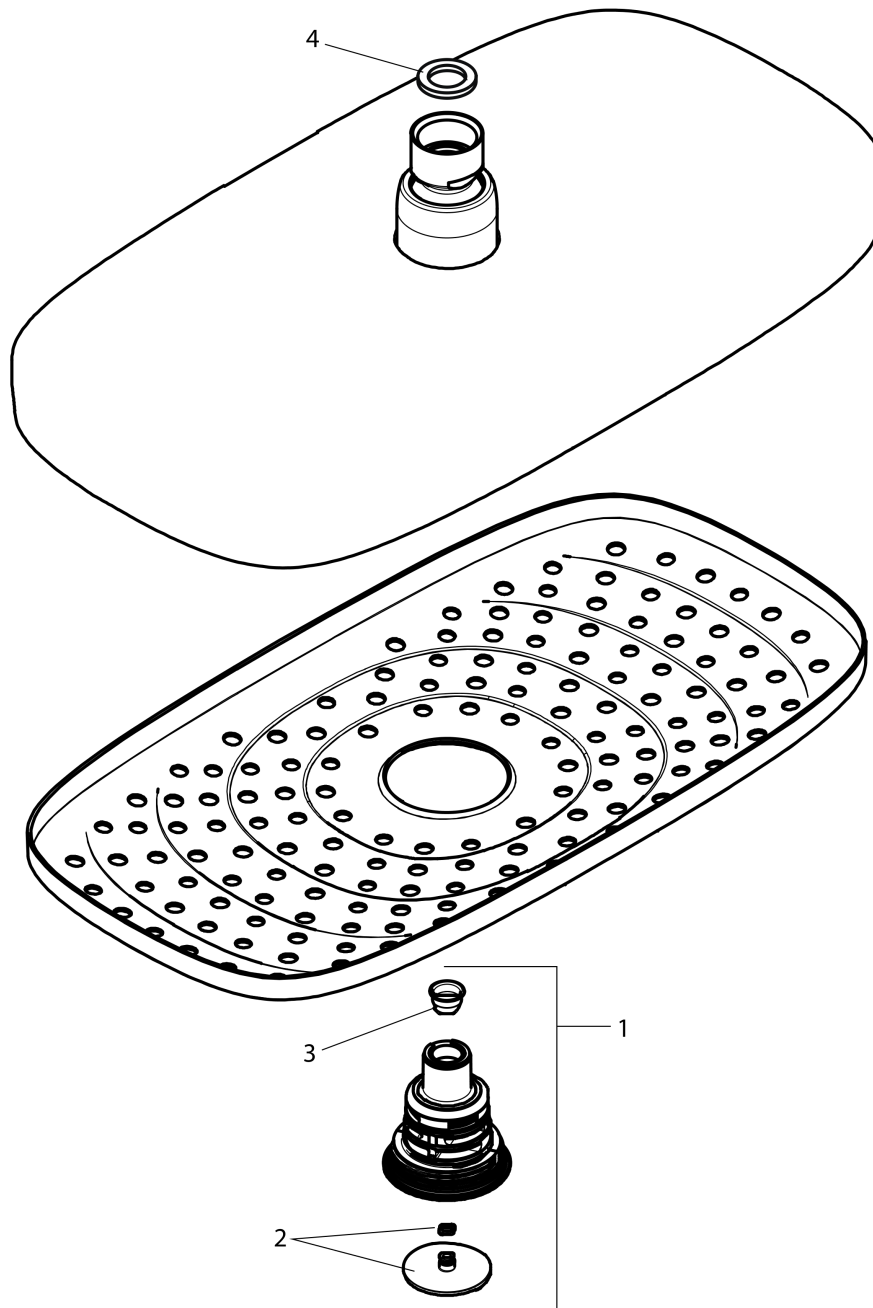

Raindance Select E
Raindance Select E 300 AIR 2-Jet Showerhead
 Finishes : **chrome** Part no. : **27387001**

Description

Features

- 146 no-clog spray channels
- Spray modes: RainAir, Rain
- Flow: 2.5 GPM
- Select button for comfortable alternation of spray modes
- Fully-finished matching spray face

Spare parts list

Year of production: >01/14

Pos.	Description	Part no.	Price	PU
1	selector assy	98343001	-	1
2	cover	98344000	-	1
3	filter	97735000	-	1
4	flat seal	97674000	-	1

Raindance Select E
Raindance Select E 300 AIR 2-Jet Showerhead
 Finishes : **brushed nickel** Part no. : **27387821**

- Raindance Showerarm, 15" (#27413USA)
- Raindance Showerarm, 9" (#27422USA)
- Extension Pipe for Ceiling Mount (#27479XXX)

Item details

List Price \$ 860.00

Technology

Compliance

Product image

Scale drawing

Raindance Select E
Raindance Select E 300 AIR 2-Jet Showerhead
Finishes : **brushed nickel** Part no. : **27387821**

Exploded drawing

Year of production: >01/14

Raindance Select E
Raindance Select E 300 AIR 2-Jet Showerhead
 Finishes : **brushed nickel** Part no. : **27387821**