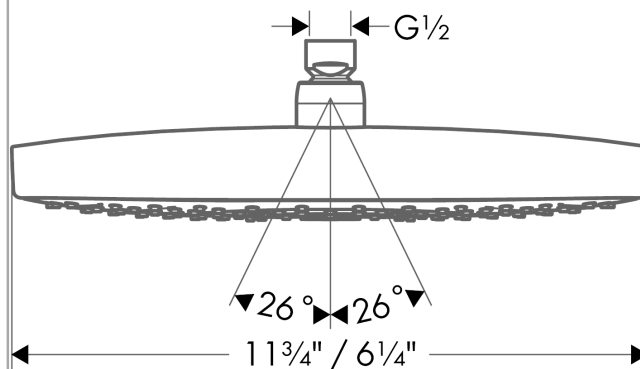

- Raindance Showerarm, 15" (#27413USA)
- Raindance Showerarm, 9" (#27422USA)
- Extension Pipe for Ceiling Mount (#27479XXX)

Item details

List Price \$ 650.00

Technology

Compliance

Product image

Scale drawing