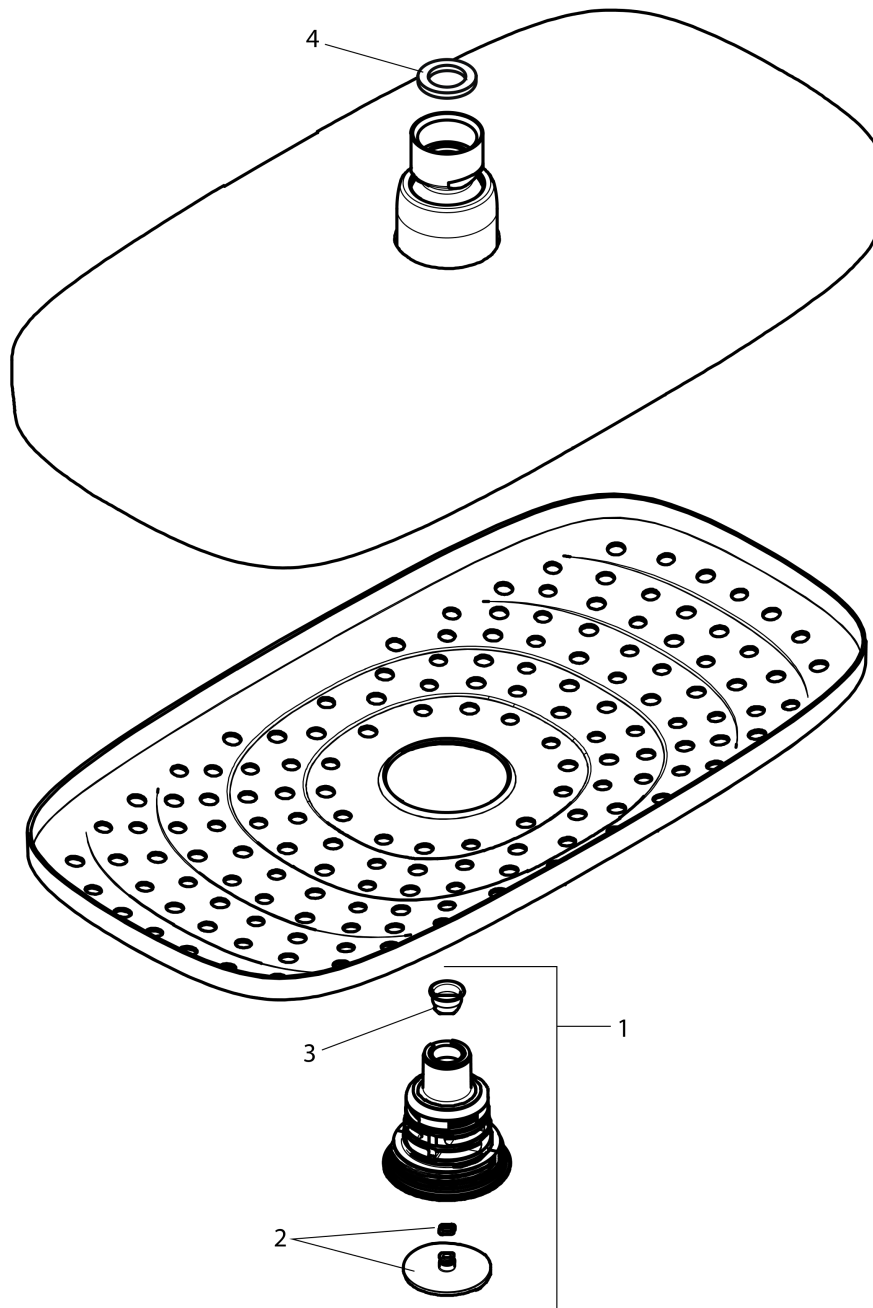

Raindance Select E
Raindance Select E 300 AIR 2-Jet Showerhead
 Finishes : **chrome** Part no. : **27387001**

Description

Features

- 146 no-clog spray channels
- Spray modes: RainAir, Rain
- Flow: 2.5 GPM
- Select button for comfortable alternation of spray modes
- Fully-finished matching spray face

Optional accessories

- Raindance Showerarm, 15" (#27413USA)
- Raindance Showerarm, 9" (#27422USA)
- Extension Pipe for Ceiling Mount (#27479XXX)

Item details

List Price \$ 650.00

Technology

Compliance

Product image

Scale drawing

Raindance Select E
Raindance Select E 300 AIR 2-Jet Showerhead
Finishes : **chrome** Part no. : **27387001**

Exploded drawing

Year of production: >01/14

Raindance Select E
Raindance Select E 300 AIR 2-Jet Showerhead
 Finishes : **chrome** Part no. : **27387001**

Spare parts list

Year of production: >01/14

Pos.	Description	Part no.	Price	PU
1	selector assy	98343001	-	1
2	cover	98344000	-	1
3	filter	97735000	-	1
4	flat seal	97674000	-	1
a	O-ring 3x1	98384000	-	1

Raindance Select E
Raindance Select E 300 AIR 2-Jet Showerhead
 Finishes : **white/chrome** Part no. : **27387401**