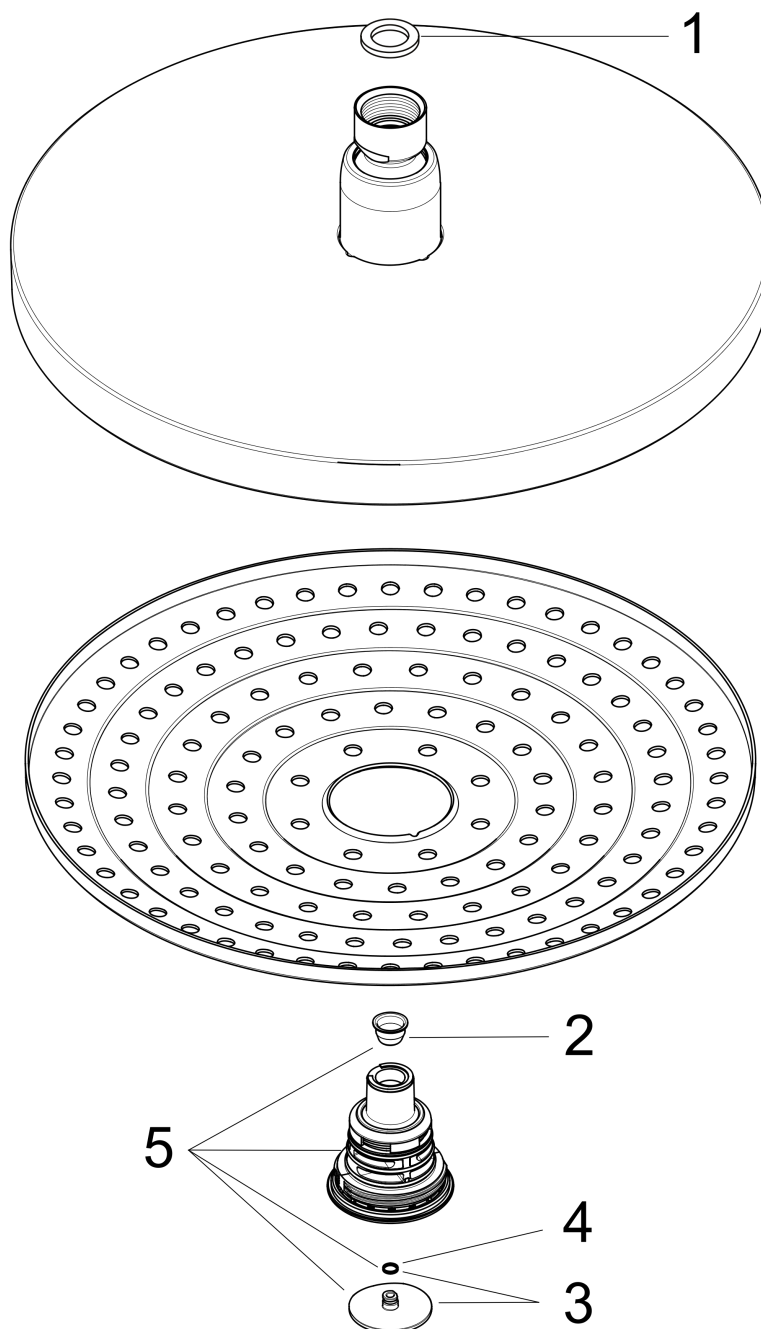

Raindance

Raindance Select S 240 AIR 2-Jet Showerhead

Finishes : **chrome** Part no. : **26469001**

Description

Features

- 134 no-clog spray channels
- Spray modes: RainAir, Rain
- Flow: 2.5 GPM
- Select button for comfortable alternation of spray modes
- Fully-finished matching spray face
- Spray face removable for cleaning

Item details

List Price \$ 520.00

Technology

Compliance

Product image

Scale drawing

Raindance
Raindance Select S 240 AIR 2-Jet Showerhead
Finishes : **chrome** Part no. : **26469001**

Exploded drawing

Year of production: >01/14

Raindance

Raindance Select S 240 AIR 2-Jet Showerhead

Finishes : **chrome** Part no. : **26469001**

Spare parts list

Year of production: >01/14

Pos.	Description	Part no.	Price	PU
1	seal	98058000	-	1
2	filter	97735000	-	1
3	cover	98344000	-	1
4	O-ring 3x1	98384000	-	1
5	selector assy	98343001	-	1

Raindance

Raindance Select S 240 AIR 2-Jet Showerhead

Finishes : **white/chrome** Part no. : **26469401**

Description

Features

- 134 no-clog spray channels
- Spray modes: RainAir, Rain
- Flow: 2.5 GPM
- Select button for comfortable alternation of spray modes
- Fully-finished matching spray face
- Spray face removable for cleaning