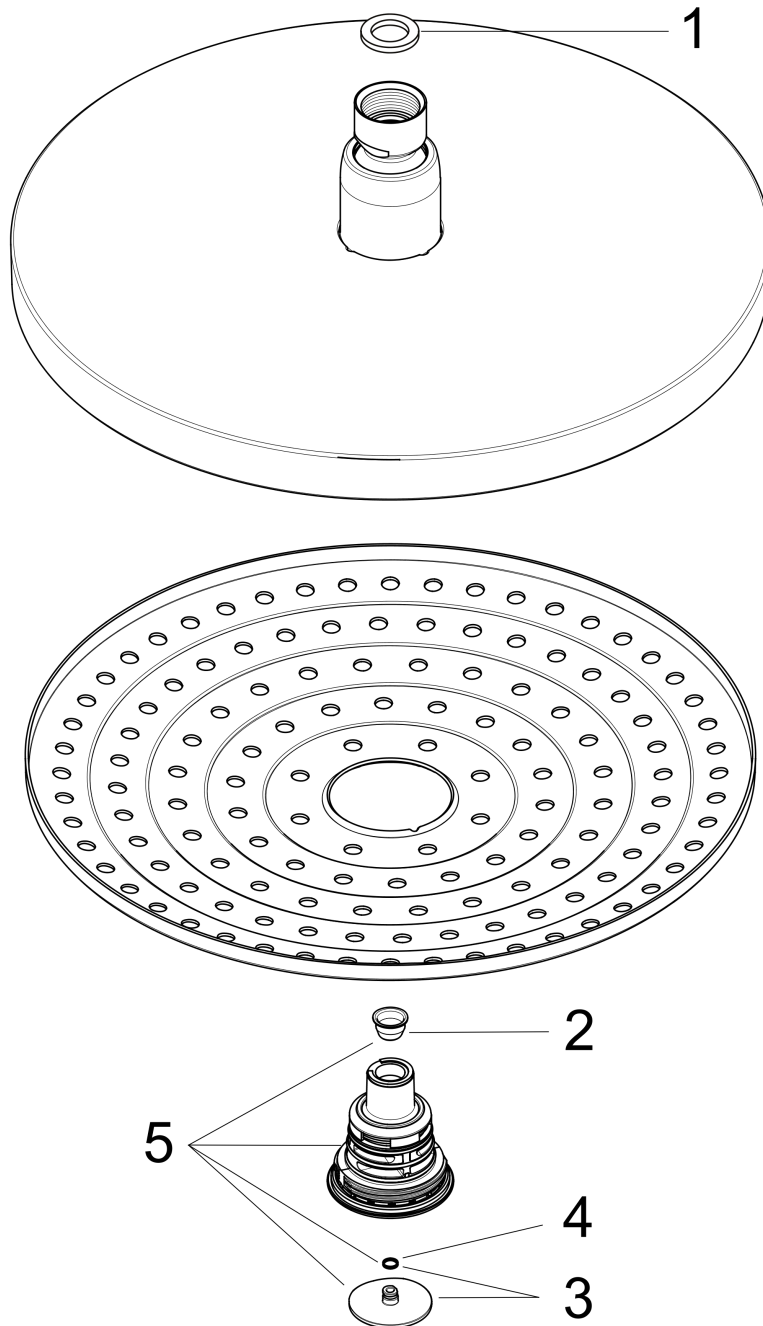

Raindance

Raindance Select S 240 AIR 2-Jet Showerhead

Finishes : **white/chrome** Part no. : **26469401**

Exploded drawing

Year of production: 01/14 - 12/17

Raindance

Raindance Select S 240 AIR 2-Jet Showerhead

Finishes : **white/chrome**   Part no. : **26469401**

Spare parts list

Year of production: **01/14 - 12/17**

Pos.	Description	Part no.	Price	PU
1	seal	98058000	-	1
2	filter	97735000	-	1
3	cover	98344000	-	1
4	O-ring 3x1	98384000	-	1
5	selector assy	98343001	-	1