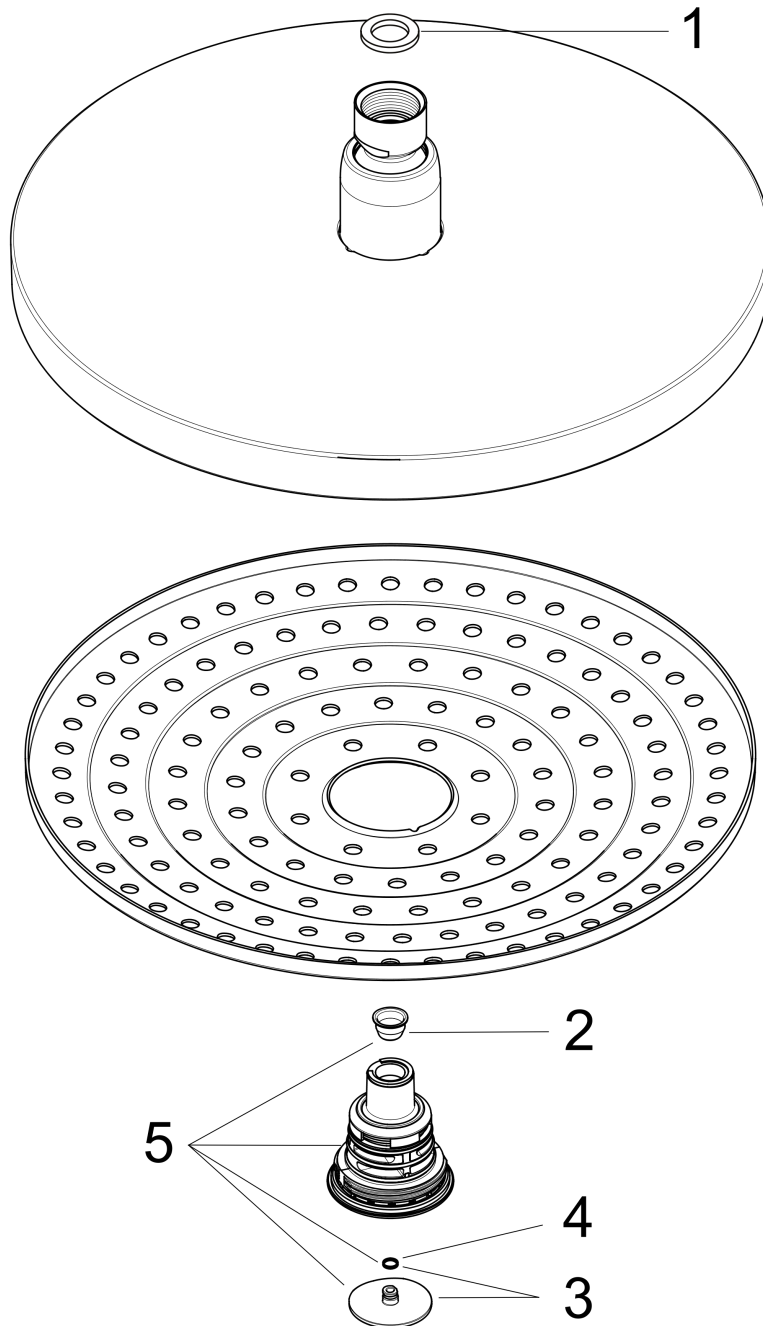

Raindance

Raindance Select S 240 AIR 2-Jet Showerhead

Finishes : **chrome** Part no. : **26469001**

Description

Features

- 134 no-clog spray channels
- Spray modes: RainAir, Rain
- Flow: 2.5 GPM
- Select button for comfortable alternation of spray modes
- Fully-finished matching spray face
- Spray face removable for cleaning

Raindance

Raindance Select S 240 AIR 2-Jet Showerhead

Finishes : **brushed nickel** Part no. : **26469821**

Description

Features

- 134 no-clog spray channels
- Spray modes: RainAir, Rain
- Flow: 2.5 GPM
- Select button for comfortable alternation of spray modes
- Fully-finished matching spray face
- Spray face removable for cleaning

Item details

List Price \$ 670.00

Technology

Compliance

Product image

Scale drawing

Raindance

Raindance Select S 240 AIR 2-Jet Showerhead

Finishes : brushed nickel Part no. : 26469821

Exploded drawing

Year of production: >01/14

Raindance

Raindance Select S 240 AIR 2-Jet Showerhead

Finishes : **brushed nickel** Part no. : **26469821**

Spare parts list