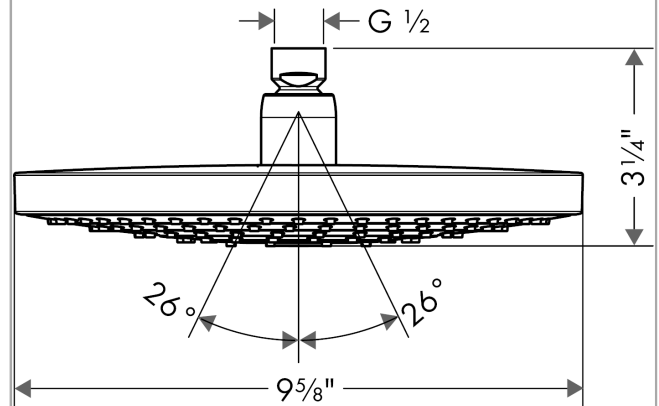

Item details

List Price \$ 520.00

Technology

Compliance

Product image

Scale drawing

Raindance

Raindance Select S 240 AIR 2-Jet Showerhead