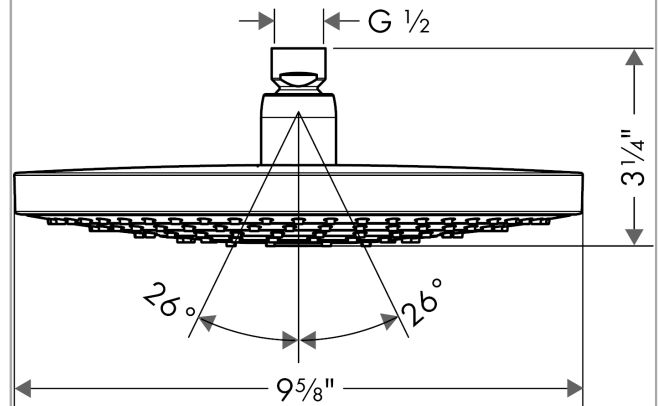

Item details

List Price \$ 670.00

Technology

Compliance

Product image

Scale drawing

Raindance

Raindance Select S 240 AIR 2-Jet Showerhead