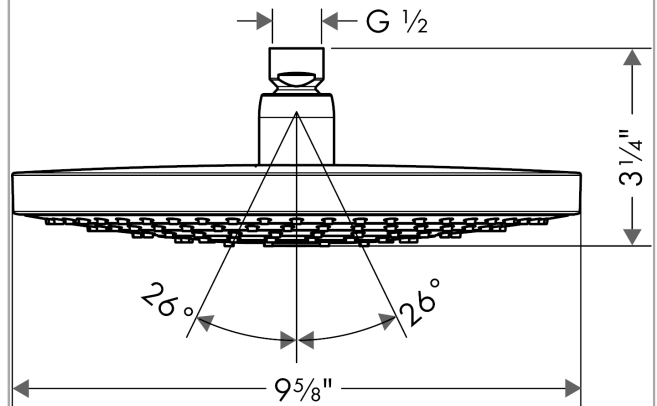

Raindance

Raindance Select S 240 AIR 2-Jet Showerhead

Finishes : **chrome** Part no. : **26469001**

Description

Features

- 134 no-clog spray channels
- Spray modes: RainAir, Rain
- Flow: 2.5 GPM
- Select button for comfortable alternation of spray modes
- Fully-finished matching spray face
- Spray face removable for cleaning

Item details

List Price \$ 520.00

Technology

Compliance

Product image

Scale drawing

Raindance
Raindance Select S 240 AIR 2-Jet Showerhead
Finishes : **chrome** Part no. : **26469001**

Exploded drawing

Year of production: >01/14

Raindance

Raindance Select S 240 AIR 2-Jet Showerhead

Finishes : **chrome** Part no. : **26469001**

Spare parts list

Year of production: >01/14

Pos.	Description	Part no.	Price	PU
1	seal	98058000	-	1
2	filter	97735000	-	1
3	cover	98344000	-	1
4	O-ring 3x1	98384000	-	1
5	selector assy	98343001	-	1