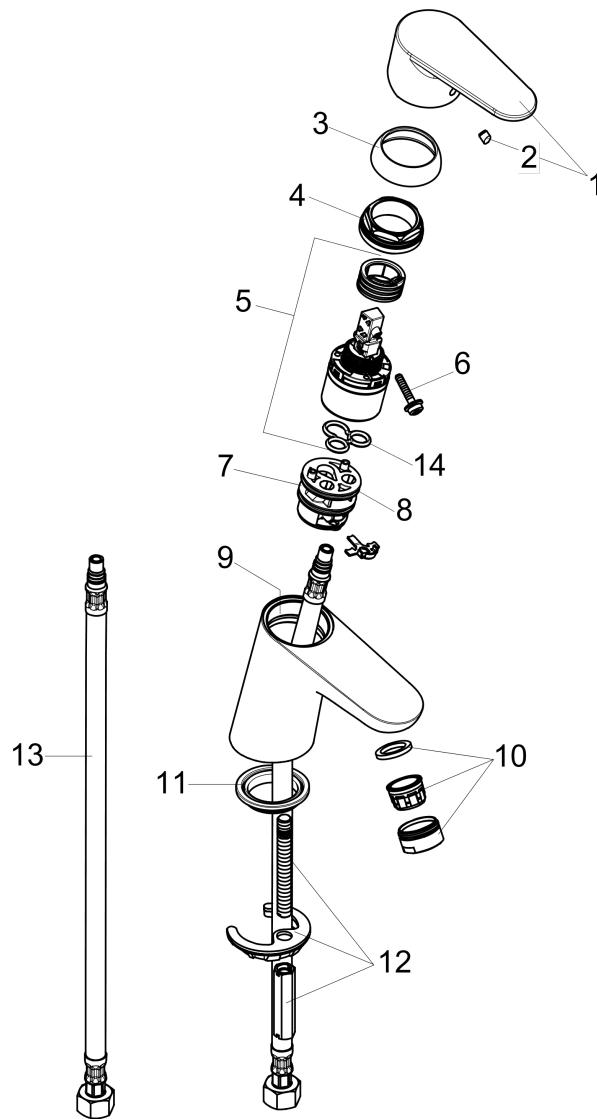

#### Scale drawing

### Focus 70 Single-Hole Faucet without Pop-Up

Finishes : **chrome**    Part no. : **04510000**

## Exploded drawing

Year of production: >07/16

## Spare parts list

Year of production: >07/16

Pos.	Description	Part no.	Price	PU
1	handle	98532000	-	1
2	screw cover	96338000	-	1
3	flange	97406000	-	1
4	nut	97209000	-	1
5	cartridge, assy	95646001	-	1
6	locking screw for handle	95140000	-	1
7	adapter for cartridge	98750000	-	1
8	O-Ring 30x2	98186000	-	1
9	O-ring 35x2	92604000	-	1
10	aerator M24x1 (5 l/min)	13185000	-	1
11	seal Ø 42	98722000	-	1
12	fixing set	88508000	-	1
13	connection hose 18½" M8x0,75 3/8"	96321001	-	1
14	seal	95008000	-	1