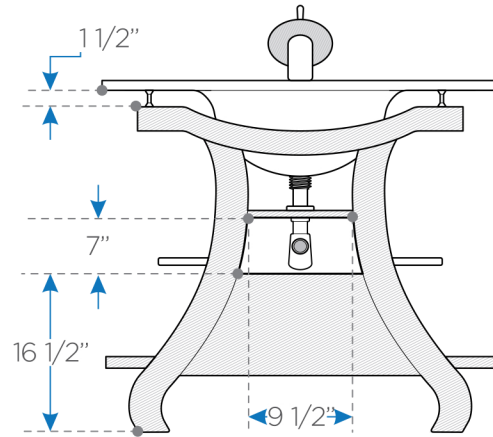

CORTESE

FVN3332

Modern Bathroom Vanity w/ Mirror

VANITY
back view

VANITY
front view

SINK
top view

BOX DIMENSIONS: L35" W31 1/2" H34" GW.152LB