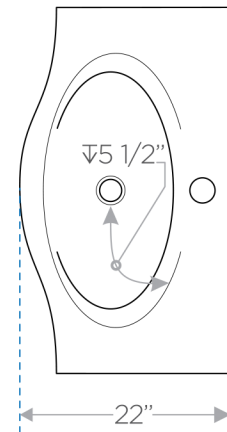

CORTESE

FVN3332

Modern Bathroom Vanity w/ Mirror

VANITY
back view

VANITY
front view

SINK
top view

BOX DIMENSIONS: L35" W31 1/2" H34" GW.152LB