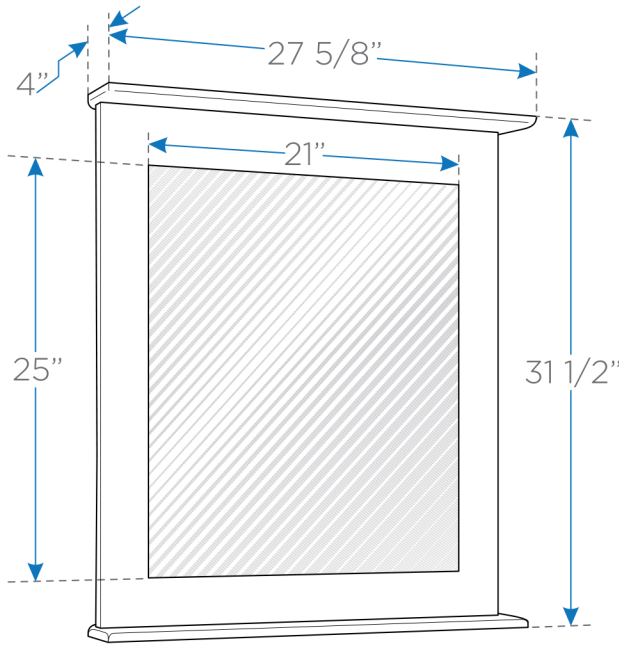

CORTESE

FVN3332

Modern Bathroom Vanity w/ Mirror

VANITY
back view

VANITY
front view

SINK
top view

BOX DIMENSIONS: L35" W31 1/2" H34" GW.152LB