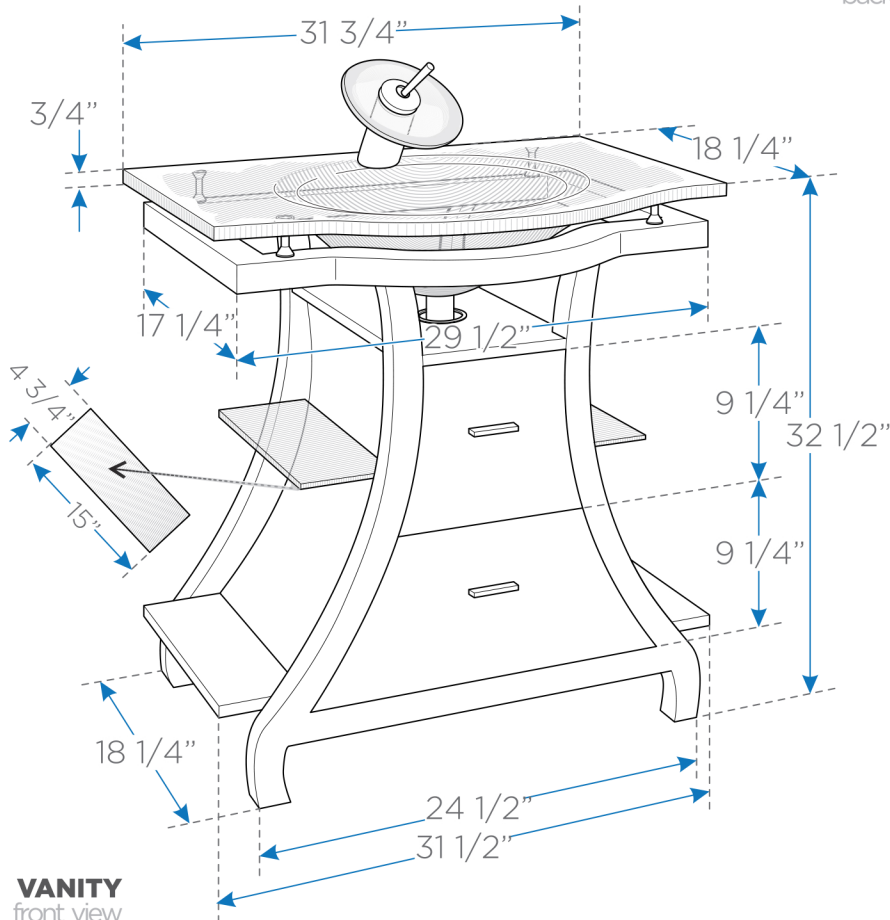

CORTESE

FVN3332

Modern Bathroom Vanity w/ Mirror

VANITY
back view

VANITY
front view

SINK
top view

BOX DIMENSIONS: L35" W31 1/2" H34" GW.152LB