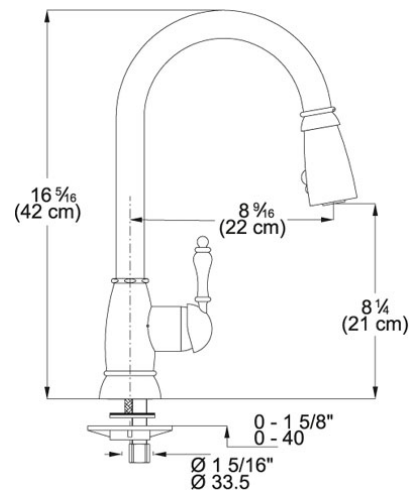

Version	Pull-Down Spray
Tap Operation	Side Lever
Applicable to	1 3/8"
Tap Hole	1
Flow Rate	1.75 gpm
Spout Swivel Range	360 °

FHPD100 FHPD100 Chrome | 115.0068.273

FAMILY : **Faucets** | MODEL : **FHPD100** | FINISH : **Chrome** | SERIE : **FHPD100** | INSTALLATION TYPE : **Sink/Worktop** | STYLE : **Traditional**

TECHNICAL DATA

Version	Pull-Down Spray
Tap Operation	Side Lever
Applicable to	1 3/8"
Tap Hole	1
Flow Rate	1.75 gpm
Spout Swivel Range	360 °

FHPD100 FHPD180 Satin Nickel | 115.0068.274

FAMILY : **Faucets** | SERIE : **FHPD100** | MODEL : **FHPD180** | FINISH : **Satin Nickel** | INSTALLATION TYPE : **Sink/Worktop** |
STYLE : **Traditional**