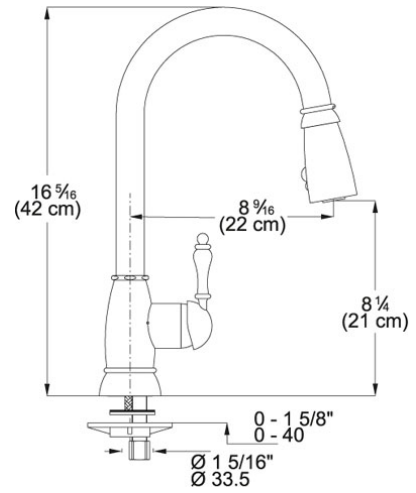

FHPD100 FHPD100 Chrome | 115.0068.273

FAMILY : **Faucets** | MODEL : **FHPD100** | FINISH : **Chrome** | SERIE : **FHPD100** | INSTALLATION TYPE : **Sink/Worktop** | STYLE : **Traditional**

TECHNICAL DATA

Version	Pull-Down Spray
Tap Operation	Side Lever
Applicable to	1 3/8"
Tap Hole	1
Flow Rate	1.75 gpm
Spout Swivel Range	360 °

FHPD100 FHPD100 Chrome | 115.0068.273

FAMILY : **Faucets** | MODEL : **FHPD100** | FINISH : **Chrome** | SERIE : **FHPD100** | INSTALLATION TYPE : **Sink/Worktop** | STYLE : **Traditional**

TECHNICAL DATA

Version	Pull-Down Spray
Tap Operation	Side Lever
Applicable to	1 3/8"
Tap Hole	1
Flow Rate	1.75 gpm
Spout Swivel Range	360 °

FHPD100 FHPD180 Satin Nickel | 115.0068.274

FAMILY : **Faucets** | SERIE : **FHPD100** | MODEL : **FHPD180** | FINISH : **Satin Nickel** | INSTALLATION TYPE : **Sink/Worktop** |
STYLE : **Traditional**