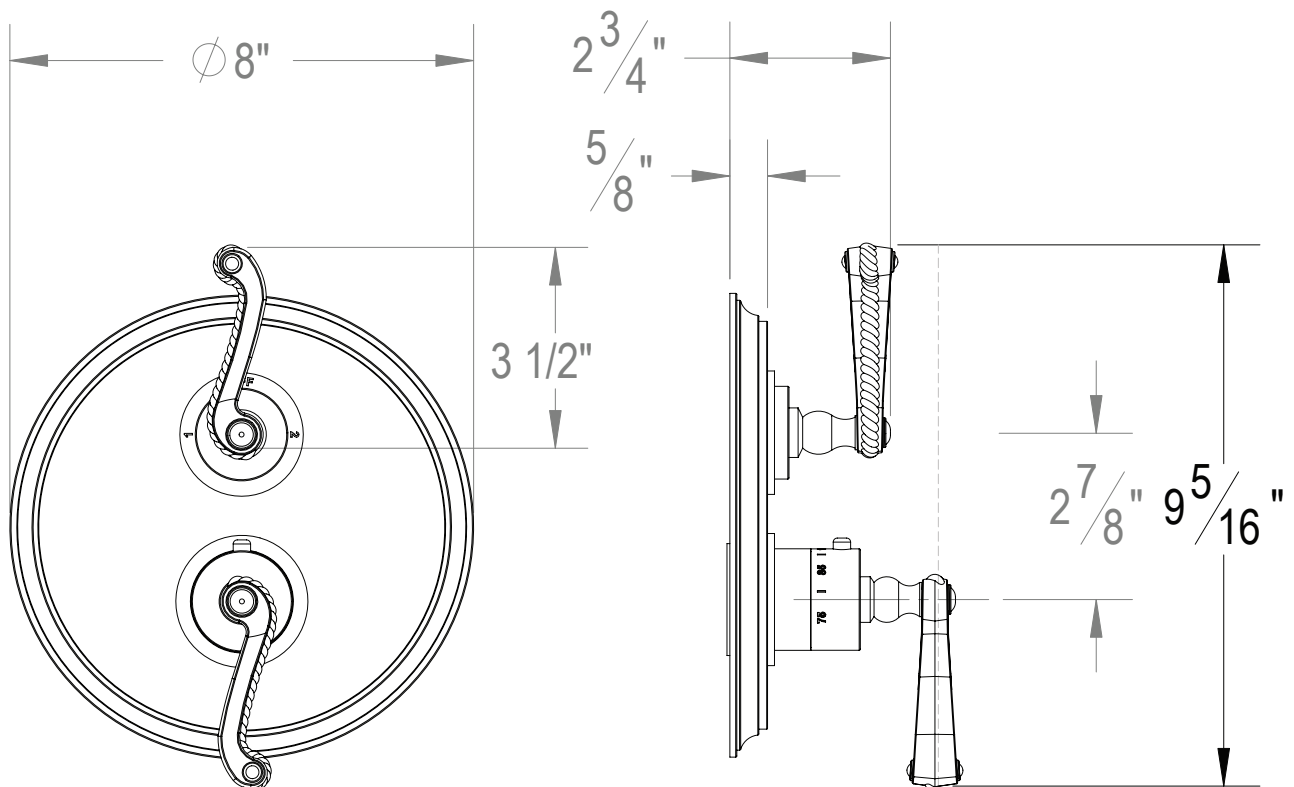

**PRODUCT SPECIFICATION SHEET**

**ITEM # 7097AN-TM**  
**TRIM**  
**1/2" Thermostatic trim with**  
**2-way diverter**

- "AN" style handles
- Includes trim plate and handles
- VALVE NOT INCLUDED
- USE TH-8200 VALVE
- Diverter for Two Outlets

The measurements shown are for reference only. Products and specifications shown are subject to change without notice.