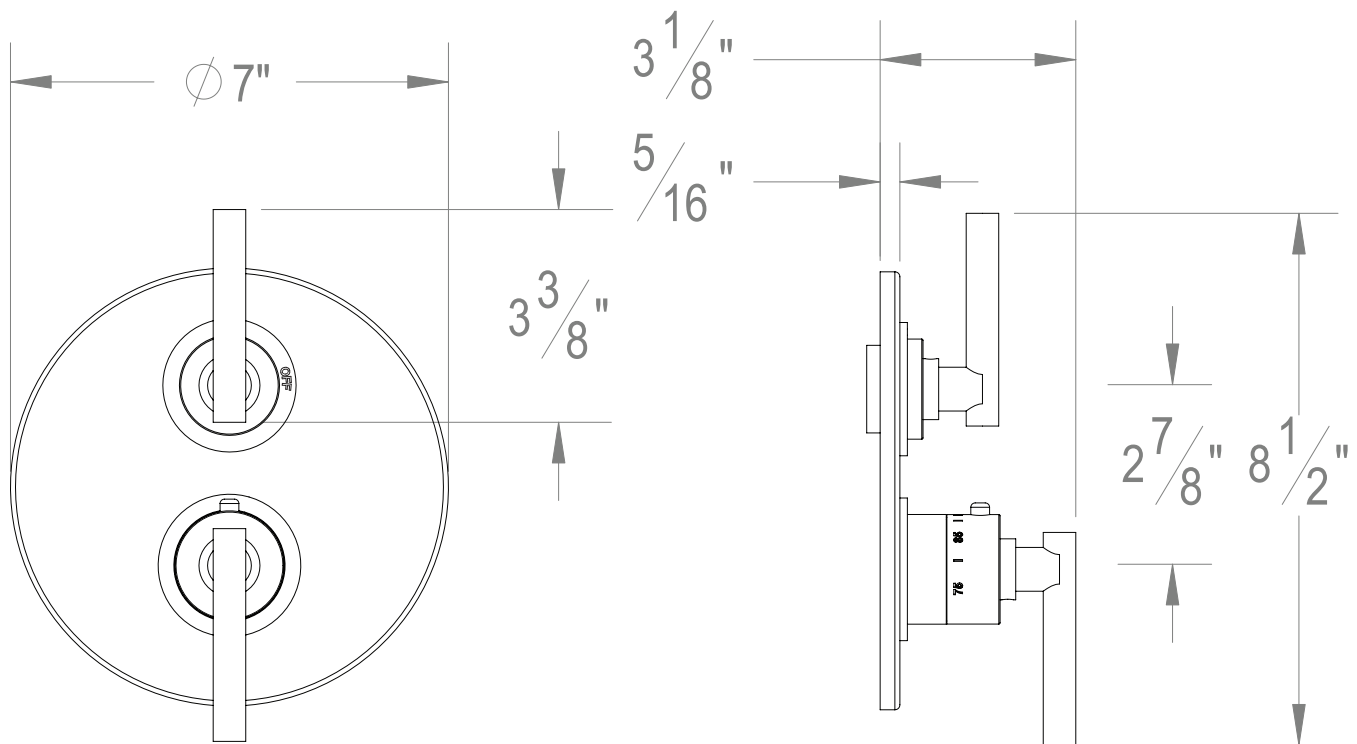

PRODUCT SPECIFICATION SHEET

ITEM # 7095TJ-TM

TRIM

1/2" Thermostatic trim with volume control

- "TJ" style handles
- Includes trim plate and handles
- VALVE NOT INCLUDED
- USE TH-8000 VALVE
- Volume Control for One Outlet

The measurements shown are for reference only. Products and specifications shown are subject to change without notice.