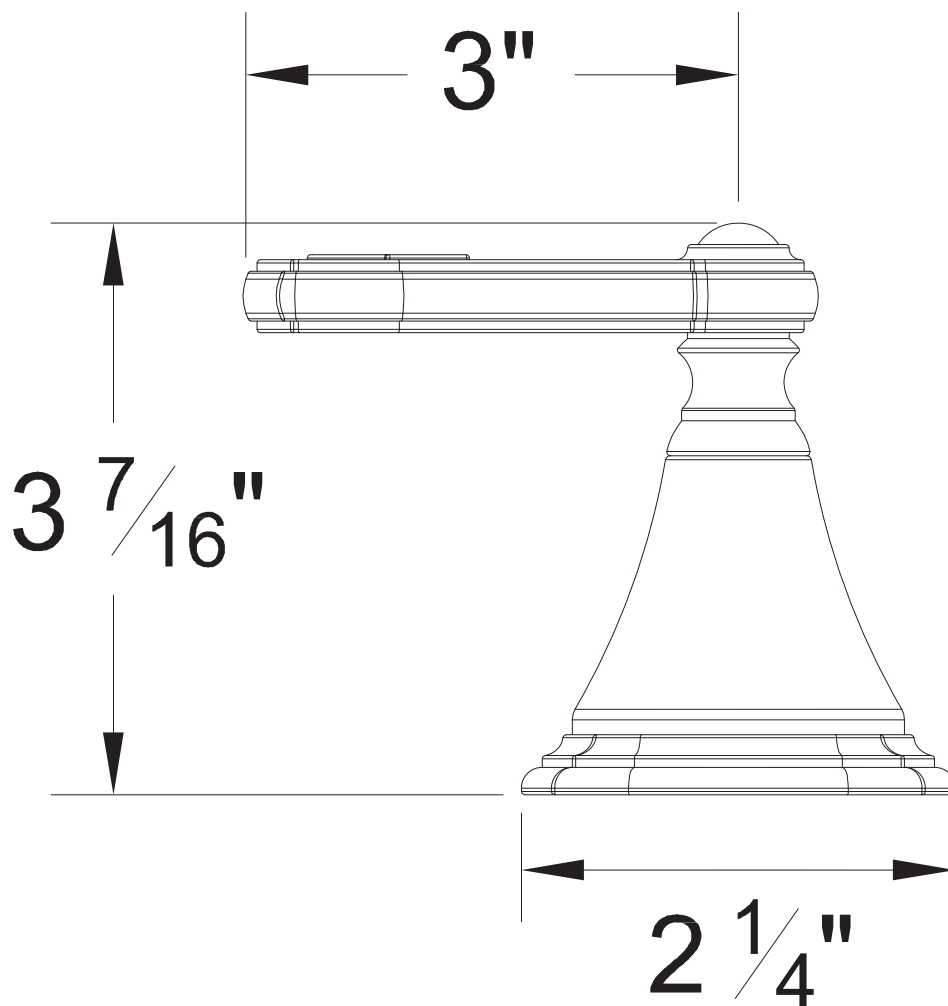

PRODUCT SPECIFICATION SHEET

ITEM # YY-BR-TM
TRIM
Wall mount volume control

- "BR" style handle
- For SASTOP12, SASTOP34, SA-CORNER-SET

The measurements shown are for reference only. Products and specifications shown are subject to change without notice.