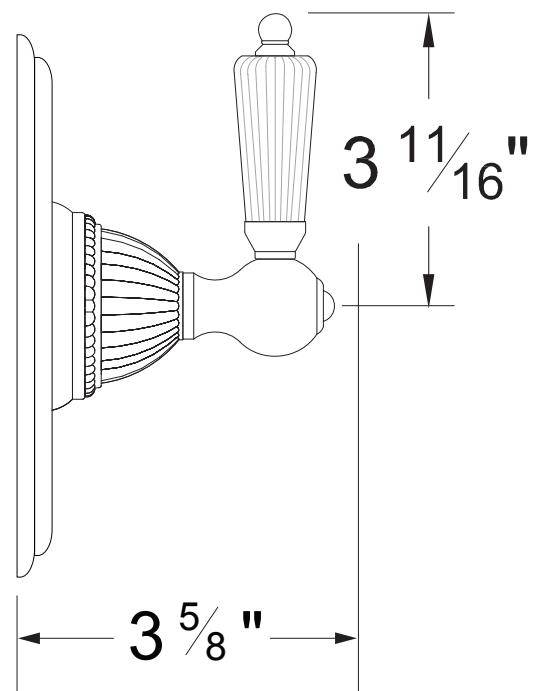

## PRODUCT SPECIFICATION SHEET

**ITEM # DT3-LL-TM**

**TRIM**

**3-Way wall mount diverter**

- "LL" style handle
- VALVE NOT INCLUDED
- USE SA3WAY30 VALVE

The measurements shown are for reference only. Products and specifications shown are subject to change without notice.