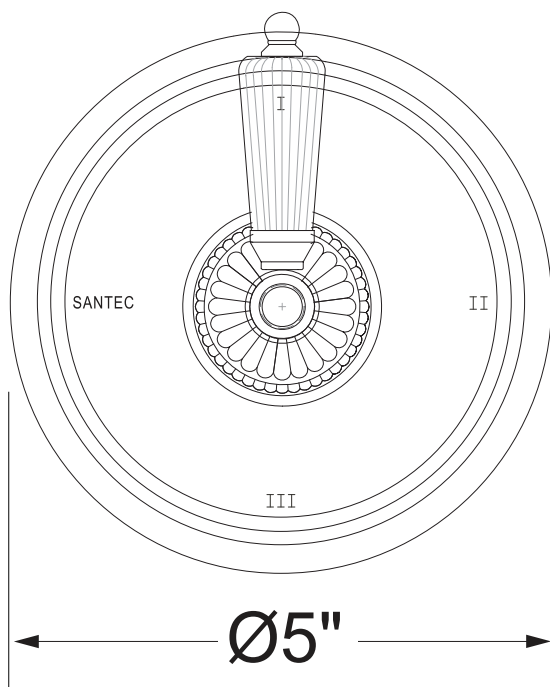

## PRODUCT SPECIFICATION SHEET

**ITEM # DT3-LL-TM**

**TRIM**

**3-Way wall mount diverter**

- "LL" style handle
- VALVE NOT INCLUDED
- USE SA3WAY30 VALVE

The measurements shown are for reference only. Products and specifications shown are subject to change without notice.