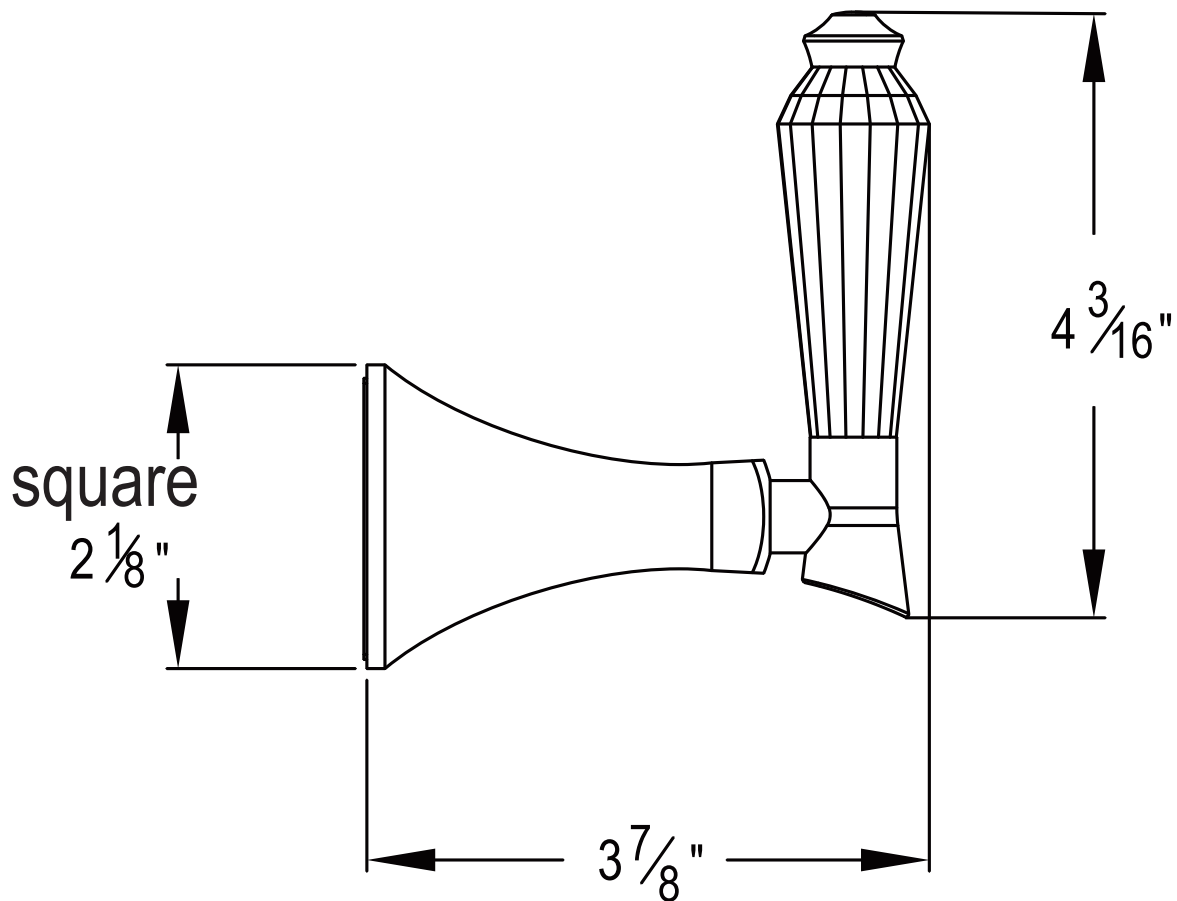

PRODUCT SPECIFICATION SHEET

ITEM # DT3-DC-TM
TRIM
3-Way wall mount diverter

- "DC" style handle
- VALVE NOT INCLUDED
- USE SA3WAY30 VALVE

The measurements shown are for reference only. Products and specifications shown are subject to change without notice.