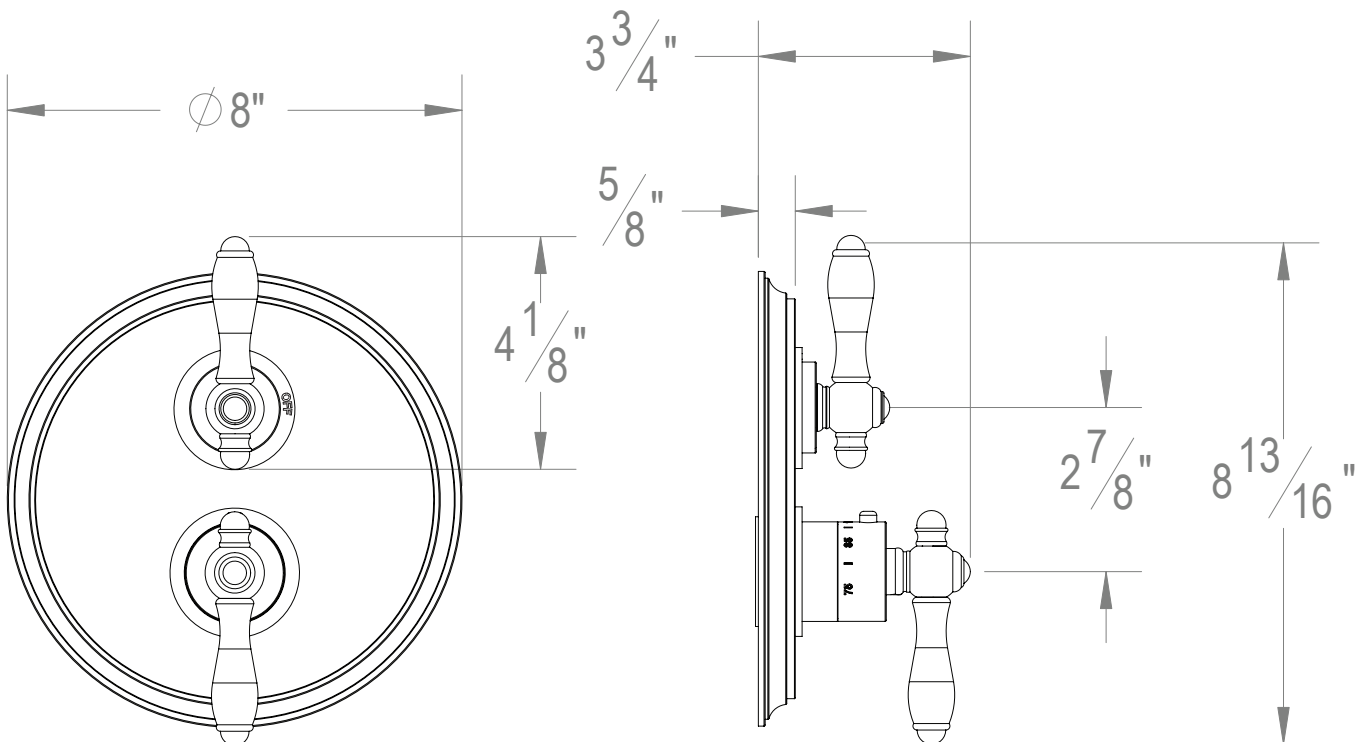

#### 1/2" Thermostatic trim with volume control

- "JZ" style handles
- Includes trim plate and handles
- VALVE NOT INCLUDED
- USE TH-8000 VALVE
- Volume Control for One Outlet

The measurements shown are for reference only. Products and specifications shown are subject to change without notice.