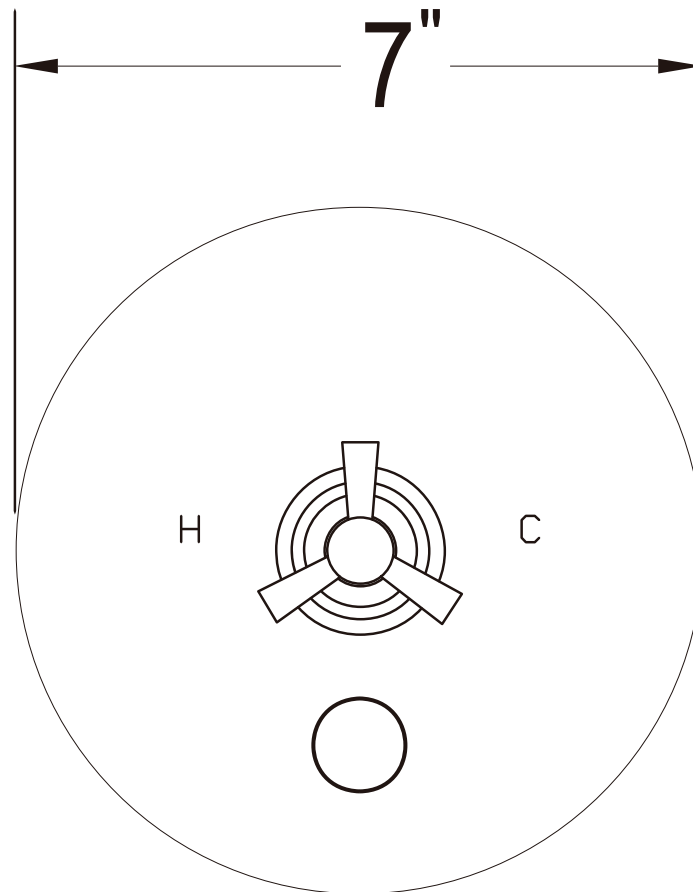

PRODUCT SPECIFICATION SHEET

ITEM # 3535TX-TM

TRIM

Pressure balanced control with diverter

- "TX" style handle
- Includes push button diverter, handle and plate
- VALVE NOT INCLUDED
- USE PB-3950 VALVE

The measurements shown are for reference only. Products and specifications shown are subject to change without notice.