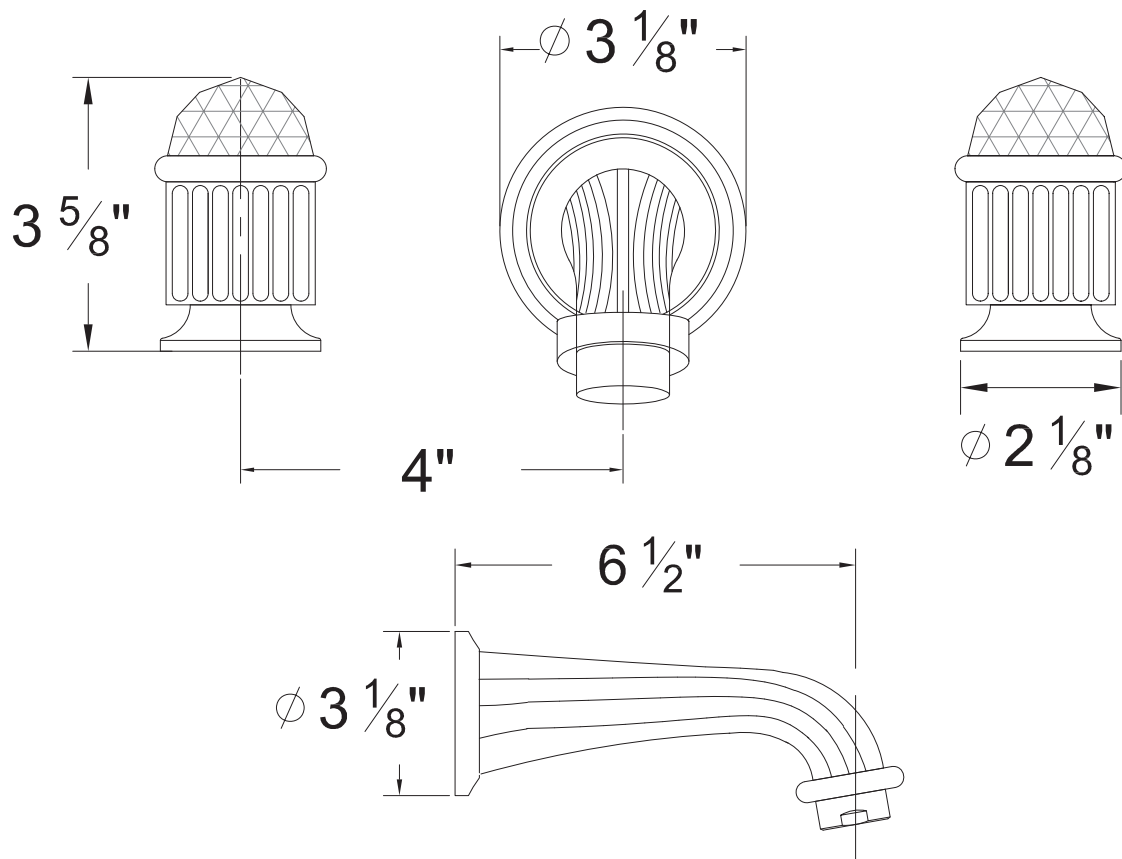

PRODUCT SPECIFICATION SHEET

ITEM # 1129CD-TM TRIM Wall mount Widespread lavatory set

- "CD" style handles
- Solid brass
- 1.2 GPM (CALGreen Compliant)
- **Swarovski crystal insert**
- VALVES NOT INCLUDED
- USE SA-CORNER-SET
- DRAIN ASSEMBLY NOT INCLUDED
- Pre-assembled handles
- 22 finishes available

The measurements shown are for reference only. Products and specifications shown are subject to change without notice.