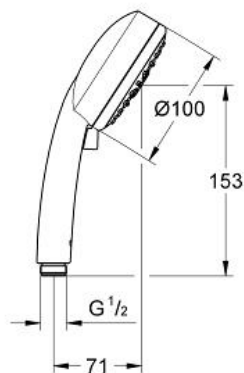

NEW TEMPESTA
COSMOPOLITAN 100
Hand shower 4 sprays
MODEL # 27575001

Pure Freude
an Wasser

GROHE
WAVE

Product Description:
Hand shower 4 sprays

Standard Specification:

GROHE Rain O², Rain

Massage, Jet

GROHE EcoJoy 9.5 l/min flow limiter

min. recommended pressure 1.0 bar

Color:

□ 27575001 001 chrome

NEW TEMPESTA
COSMOPOLITAN 100
Hand shower 4 sprays
MODEL # 27575EN1

Pure Freude
an Wasser

GROHE
WAVE

Product Description:
Hand shower 4 sprays

Standard Specification: