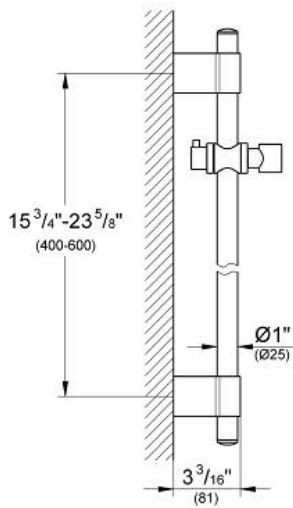

RAINSHOWER
Shower rail, 600 mm
MODEL # 28797001

Pure Freude
an Wasser

GROHE

Product Description:

Shower rail, 600 mm

Standard Specification:

with wall holders made of metal
glide element and swivel holder

GROHE QuickFix Plus (adjustable distance
between wall shower holders for adaption
to existing drillings)

Product Description:

Shower rail, 600 mm

Standard Specification:

with wall holders made of metal
glide element and swivel holder

GROHE QuickFix Plus (adjustable distance
between wall shower holders for adaption
to existing drillings)

130 mm Cosmopolitan (28 755)

160 mm Cosmopolitan (28 756)

GROHE StarLight chrome finish

Color:

□ 28797BE1 BE1 sterling / brilliant nickel

RAINSHOWER®
24" Shower Bar
MODEL # 28797EN1

Pure Freude an Wasser

GROHE America, Inc | 200 North Gary Avenue, Suite G, Roselle, IL 60172
Phone: +1 (800) 444-7643 | Fax: +1 (800) 225-2778 | us-customerservice@grohe.com

Product Description:
24" Shower Bar

Standard Specification:

- With wall holders
- **GROHE QuickFix** (adjustable distance between wall shower holders for adaption to existing drillings)
- Suitable for Relexa handshowers:
 - Trio (28 793)
 - Champagne spray (28 794)
 - Massage (28 795)
 - Five (28 796)
- Suitable for Rainshower handshowers:
 - 5 1/8" Classic (28 764)
 - 6 1/4" Classic (28 765)
 - 5 1/8" Cosmopolitan (28 755)
 - 6 1/4" Cosmopolitan (28 756)
- **GROHE StarLight** finish