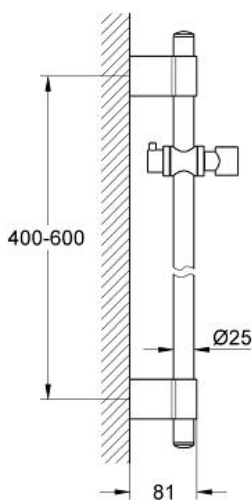

RAINSHOWER
Shower rail, 600 mm
MODEL # 28797001

Pure Freude
an Wasser

GROHE

Product Description:

Shower rail, 600 mm

Standard Specification:

with wall holders made of metal
glide element and swivel holder

GROHE QuickFix Plus (adjustable distance
between wall shower holders for adaption
to existing drillings)

130 mm Cosmopolitan (28 755)

160 mm Cosmopolitan (28 756)

GROHE StarLight chrome finish

Color:

□ 28797001 001 chrome

RAINSHOWER
Shower rail, 600 mm
MODEL # 28797BE1

Pure Freude
an Wasser

GROHE
WAVE

Product Description:

Shower rail, 600 mm

Standard Specification:

with wall holders made of metal
glide element and swivel holder

GROHE QuickFix Plus (adjustable distance
between wall shower holders for adaption
to existing drillings)

Product Description:
24" Shower Bar

Standard Specification:

- With wall holders
- **GROHE QuickFix** (adjustable distance between wall shower holders for adaption to existing drillings)
- Suitable for Relexa handshowers:
 - Trio (28 793)
 - Champagne spray (28 794)
 - Massage (28 795)
 - Five (28 796)
- Suitable for Rainshower handshowers:
 - 5 1/8" Classic (28 764)
 - 6 1/4" Classic (28 765)
 - 5 1/8" Cosmopolitan (28 755)
 - 6 1/4" Cosmopolitan (28 756)
- **GROHE StarLight** finish