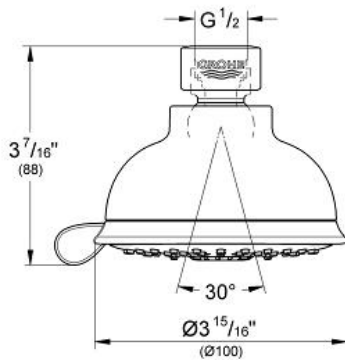

NEW TEMPESTA RUSTIC 100 Shower Head 4 Sprays

MODEL # 26045001

Pure Freude
an Wasser

GROHE

Product Description:
NEW TEMPESTA RUSTIC 100
Shower Head 4 Sprays

Standard Specification:

- 4 Sprays: GROHE Rain O², Rain, Massage and Jet
- Rotating ball joint ± 15°
- 1/2" Connection thread
- GROHE EcoJoy 1.75 gpm (6.6 l/min) flow limiter
- GROHE DreamSpray perfect spray pattern
- GROHE StarLight chrome finish
- SpeedClean® anti-lime system
- Inner WaterGuide for a longer life
- Max Flow Rate: 1.75 gpm (6.6 L/min)
- Min. recommended pressure: 15 psi