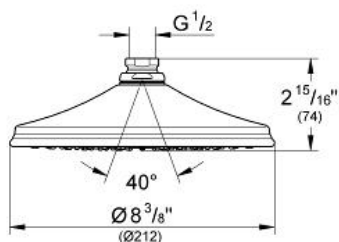

Pure Freude
an Wasser

GROHE

Product Description:

Standard Specification:

normal (wide) spray **starting at 0.5 bar**
flow pressure
Ø 210 mm
brass
ball joint with turning angle $20^\circ \pm 20^\circ$
connection thread 1/2"

Standard Specification:

normal (wide) spray **starting at 0.5 bar**
flow pressure
Ø 210 mm
brass
ball joint with turning angle $20^\circ \pm 20^\circ$
connection thread 1/2"

- GROHE EcoJoy
- GROHE StarLight** chrome finish
SpeedClean anti-lime system