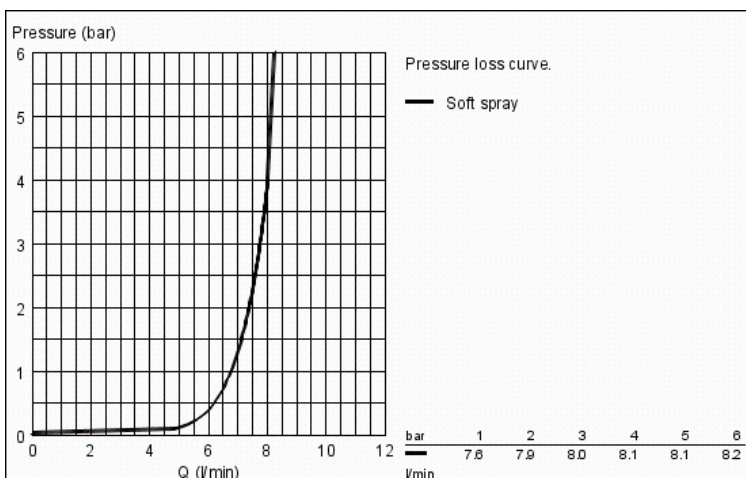

Color:

- 28375EN0 EN0 brushed nickel