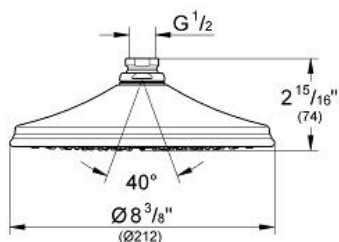

RAINSHOWER RUSTIC 210

MODEL # 28375000

GROHE CANADA, INC. | 5900 Avebury Road, Mississauga, Ontario, Canada L5R 3M3
Phone: 905-271-2929 | Fax: 905-271-9494 | info@grohe.ca

Pure Freude
an Wasser

GROHE