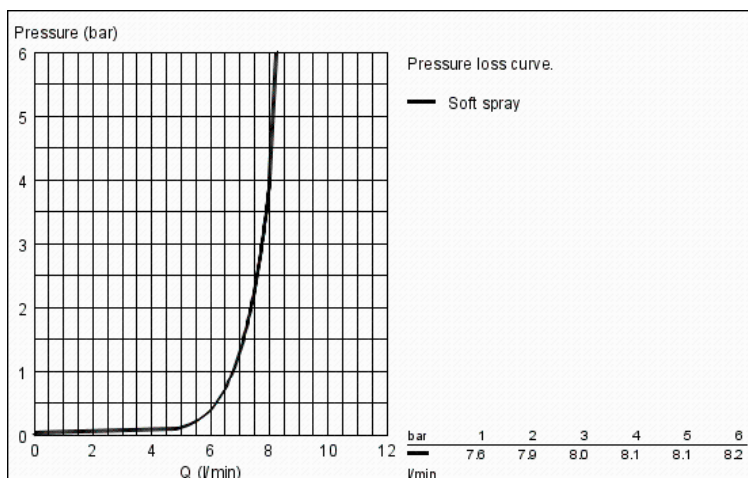

Color:

- 28375BE0 BE0 sterling / brilliant nickel