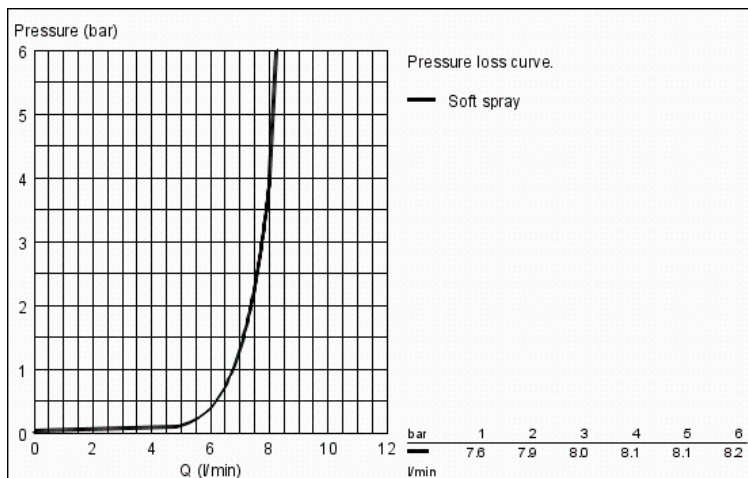

Color:

- 28375000 000 chrome