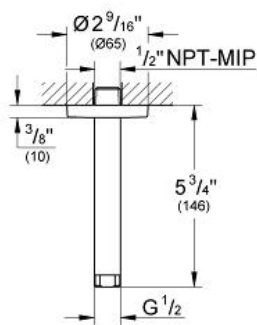

**Product Description:**  
6" Ceiling Shower Arm

**Standard Specification:**

- 6" spout reach
- 1/2" NPT Male Threads

**Applicable Codes & Standards:**

- Energy Policy Act of 1992
- ASME A112.18.1/CSA B125.1