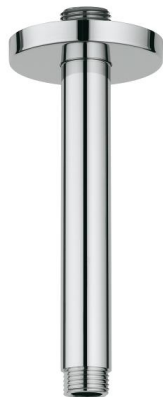

RAINSHOWER  
6" Ceiling Shower Arm  
MODEL # 27217000

Pure Freude an Wasser

GROHE America, Inc | 200 North Gary Avenue, Suite G, Roselle, IL 60172  
Phone: +1 (800) 444-7643 | Fax: +1 (800) 225-2778 | us-customerservice@grohe.com

**Product Description:**  
6" Ceiling Shower Arm

**Standard Specification:**

- 6" spout reach
- 1/2" NPT Male Threads

**Applicable Codes & Standards:**

- Energy Policy Act of 1992
- ASME A112.18.1/CSA B125.1

**Color:**

- 27217000 000 chrome

RAINSHOWER  
6" Ceiling Shower Arm  
MODEL # 27217EN0

Pure Freude an Wasser

GROHE America, Inc | 200 North Gary Avenue, Suite G, Roselle, IL 60172  
Phone: +1 (800) 444-7643 | Fax: +1 (800) 225-2778 | us-customerservice@grohe.com