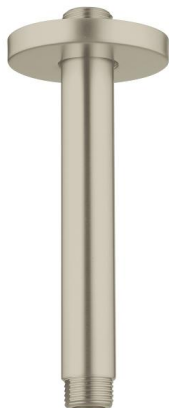

RAINSHOWER  
6" Ceiling Shower Arm  
MODEL # 27217000

Pure Freude an Wasser

GROHE America, Inc | 200 North Gary Avenue, Suite G, Roselle, IL 60172  
Phone: +1 (800) 444-7643 | Fax: +1 (800) 225-2778 | us-customerservice@grohe.com

**Product Description:**  
6" Ceiling Shower Arm

**Standard Specification:**

- 6" spout reach
- 1/2" NPT Male Threads

**Applicable Codes & Standards:**

- Energy Policy Act of 1992
- ASME A112.18.1/CSA B125.1

**Color:**

- 27217000 000 chrome

RAINSHOWER  
6" Ceiling Shower Arm  
MODEL # 27217EN0

Pure Freude an Wasser

GROHE America, Inc | 200 North Gary Avenue, Suite G, Roselle, IL 60172  
Phone: +1 (800) 444-7643 | Fax: +1 (800) 225-2778 | us-customerservice@grohe.com