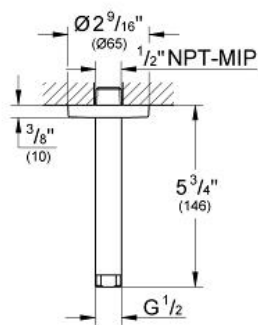

**Product Description:**  
6" Ceiling Shower Arm

**Standard Specification:**

- 6" spout reach
- 1/2" NPT Male Threads

**Applicable Codes & Standards:**

- Energy Policy Act of 1992
- ASME A112.18.1/CSA B125.1