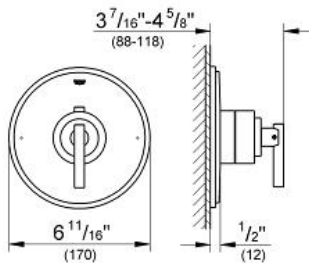

Pure Freude an Wasser

Product Description:
 Single function pressure balance trim with control module

- Standard Specification:**
- For shower only or shower/tub with diverter applications
 - Integrated bypass option when used with diverter tub spout
 - Requires GrohFlex™ universal rough-in box (35 026 000) (sold separately)
 - **GROHE SilkMove**
 - 6.1 gpm at 45 psi
 - **GROHE StarLight** finish

- Standard Specification:**
- For shower only or shower/tub with diverter applications
 - Integrated bypass option when used with diverter tub spout
 - Requires GrohFlex™ universal rough-in box (35 026 000) (sold separately)
 - **GROHE SilkMove**
 - 6.1 gpm at 45 psi
 - **GROHE StarLight** finish