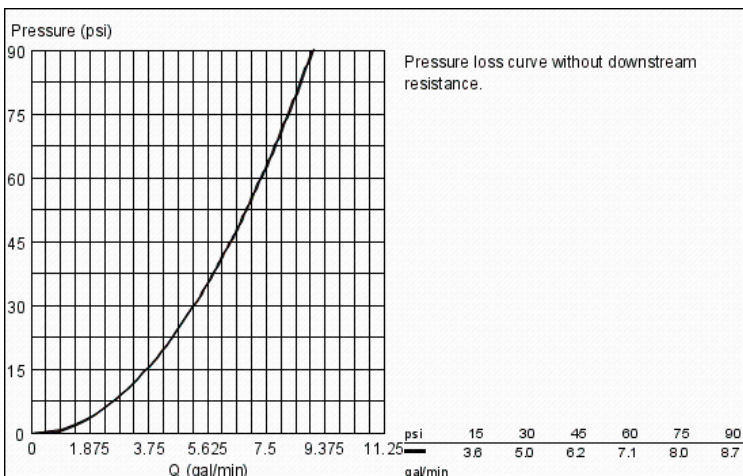

Product Description:
Single function pressure balance trim with control module

1. **Standard Specification:**
2. For shower only or shower/tub with diverter applications
   - Integrated bypass option when used with diverter tub spout
   - Requires GrohFlex™ universal rough-in box (35 026 000) (sold separately)
   - **GROHE SilkMove**
   - 6.1 gpm at 45 psi
   - **GROHE StarLight** finish

1. **Applicable Codes & Standards:**
2. Energy Policy Act of 1992
   - ASME A112.18.1/CSA B125.1
   - ICC/ANSI A117.1

Color:
☐ 19866000 000 chrome