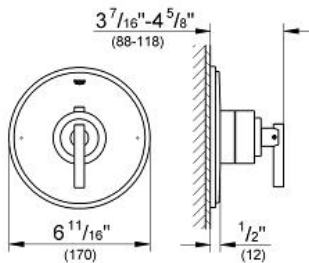

Pure Freude an Wasser

Product Description:
 Single function pressure balance trim with control module

- Standard Specification:**
- For shower only or shower/tub with diverter applications
 - Integrated bypass option when used with diverter tub spout
 - Requires GrohFlex™ universal rough-in box (35 026 000) (sold separately)
 - **GROHE SilkMove**
 - 6.1 gpm at 45 psi
 - **GROHE StarLight** finish

GROHE America, Inc | 200 North Gary Avenue, Suite G, Roselle, IL 60172
 Phone: +1 (800) 444-7643 | Fax: +1 (800) 225-2778 | us-customerservice@grohe.com

Pure Freude an Wasser

Product Description:
 Single function pressure balance trim with control module

- Standard Specification:**
- For shower only or shower/tub with diverter applications
 - Integrated bypass option when used with diverter tub spout
 - Requires GrohFlex™ universal rough-in box (35 026 000) (sold separately)
 - **GROHE SilkMove**
 - 6.1 gpm at 45 psi
 - **GROHE StarLight** finish