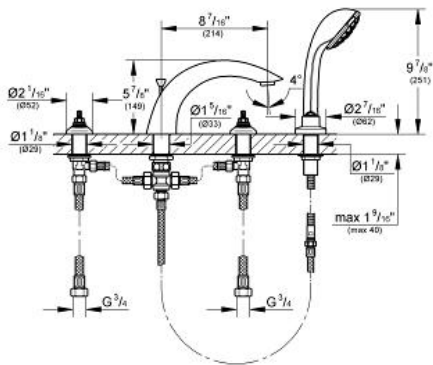

# Four-hole bath combination 1/2"

MODEL # 25072000

Pure Freude an Wasser

GROHE America, Inc | 200 North Gary Avenue, Suite G, Roselle, IL 60172  
 Phone: +1 (800) 444-7643 | Fax: +1 (800) 225-2778 | us-customerservice@grohe.com

**Product Description:**  
 Four-hole bath combination 1/2"

**Standard Specification:**

- 10" bath tub spout
- 1/2" valves
- Handshower
- Pressure resistant flexible connection hoses (between spout and side valves)
- **GROHE StarLight** finish
- **GROHE SilkMove**
- **GROHE DreamSpray** perfect flow
- 8 7/16" Diverter Spout reach
- 4 1/8" Aerator height
- Less handles – order (18 083) or (18 084) (sold separately)