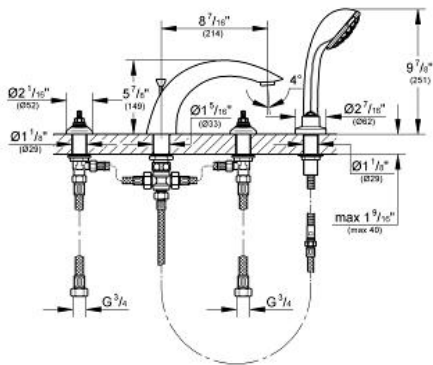

**Product Description:**  
 Four-hole bath combination 1/2"

**Standard Specification:**

- 10" bath tub spout
- 1/2" valves
- Handshower
- Pressure resistant flexible connection hoses (between spout and side valves)
- **GROHE StarLight** finish
- **GROHE SilkMove**
- **GROHE DreamSpray** perfect flow
- 8 7/16" Diverter Spout reach
- 4 1/8" Aerator height
- Less handles – order (18 083) or (18 084) (sold separately)

# Four-hole bath combination 1/2"

MODEL # 25072EN0

Pure Freude an Wasser

GROHE America, Inc | 200 North Gary Avenue, Suite G, Roselle, IL 60172  
 Phone: +1 (800) 444-7643 | Fax: +1 (800) 225-2778 | us-customerservice@grohe.com