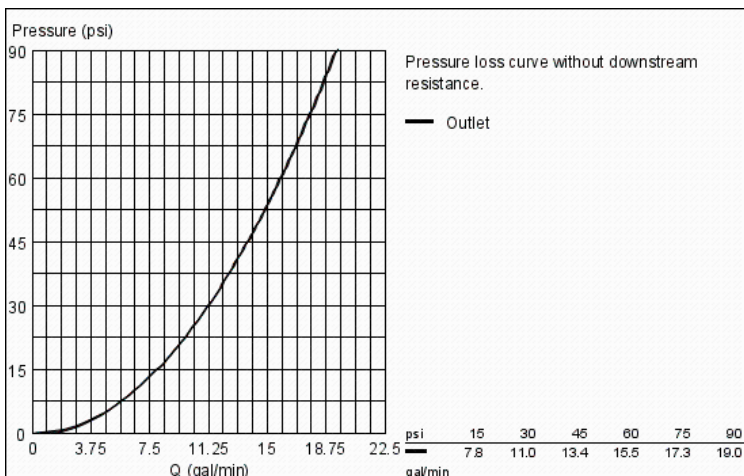

Color:

- 25072000 000 chrome