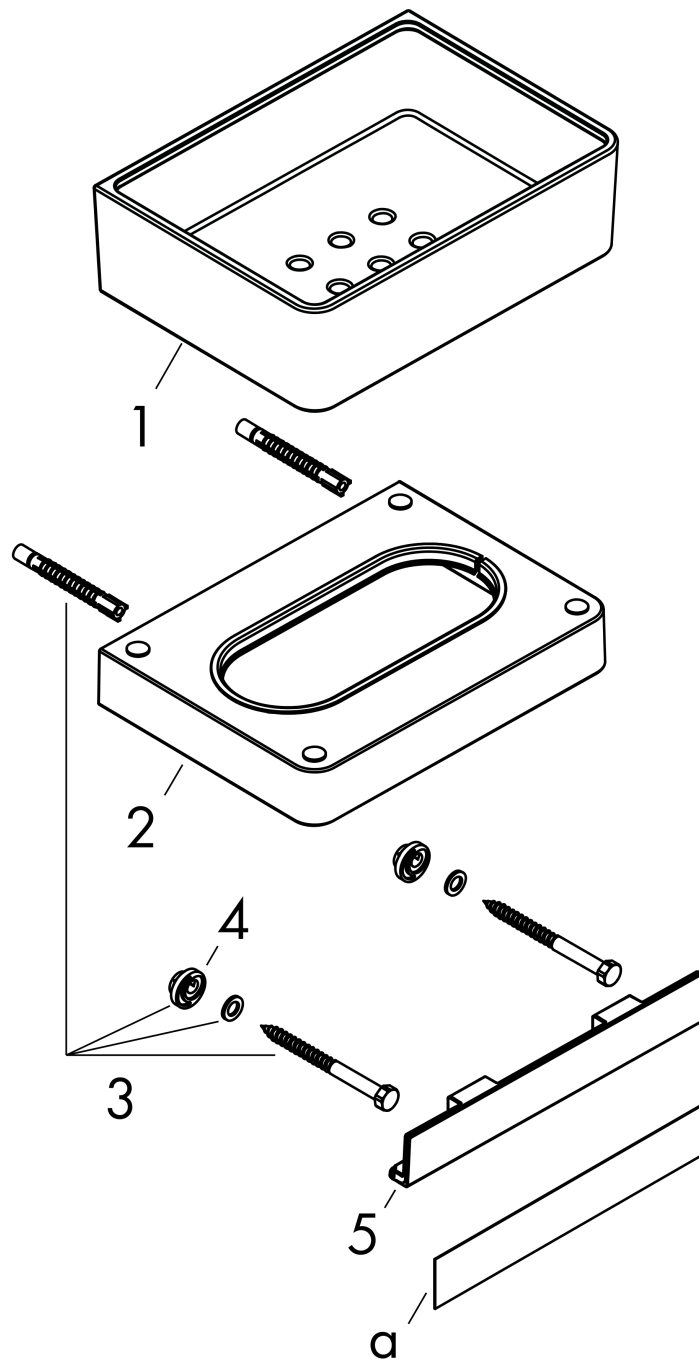

AXOR Universal Accessories Axor Universal Shower Basket

Finishes : **chrome** Part no. : **42802000**

Description

Features

- Suitable for installation inside shower compartment
- Wall-mounted
- Adaptor set #42870000 must be used when installing on a rail
- With drain holes

Optional accessories

- Axor Universal Modular Adaptor Set (#42870XXX)
- Axor Universal Towel Bar/Rail, Short (#42830XXX)
- Axor Universal Towel Bar/Rail, Medium (#42832XXX)
- Axor Universal Towel Bar/Rail, Long (#42833XXX)
- Cover, 6" (#42890XXX)

Year of production: >11/14

AXOR Universal Accessories
Axor Universal Shower Basket
 Finishes : **chrome** Part no. : **42802000**

Spare parts list

Year of production: >11/14

Pos.	Description	Part no.	Price	PU
1	soap dish	92423000	-	1
2	support element	92424000	-	1
3	mounting set	92841000	-	1
4	excentric socket	97604000	-	1
5	cover	92427000	-	1
a	cover	42890000	-	1
b	set of adapters	42870000	-	1
c	set of covers	42871000	-	1
d	mounting kit for two-sided glass montage	42841000	-	1

AXOR Universal Accessories Axor Universal Shower Basket

Finishes : **brushed nickel** Part no. : **42802820**

Description

Features

- Suitable for installation inside shower compartment
- Wall-mounted
- Adaptor set #42870000 must be used when installing on a rail
- With drain holes