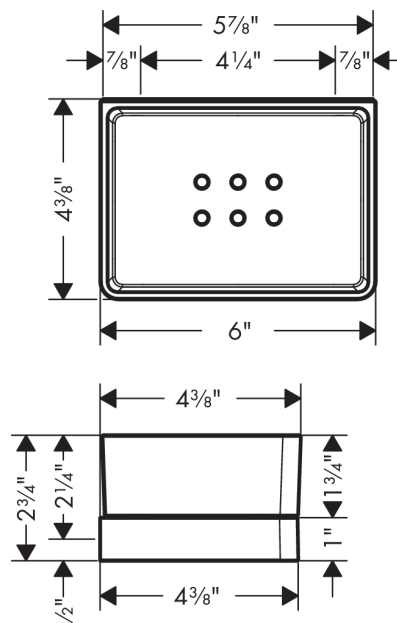

Item details

List Price \$ 280.00

Design awards

Compliance

Product image

Scale drawing

AXOR Universal Accessories
Axor Universal Shower Basket

Finishes : **brushed nickel** Part no. : **42802820**

Exploded drawing

Year of production: >02/16

AXOR Universal Accessories
Axor Universal Shower Basket

Finishes : **brushed nickel** Part no. : **42802820**

Spare parts list

Year of production: >02/16

Pos.	Description	Part no.	Price	PU
1	soap dish	92423000	-	1
2	support element	92424820	-	1
3	mounting set	92841000	-	1
4	excentric socket	97604000	-	1
5	cover	92427820	-	1
a	cover	42890820	-	1
b	set of adapters	42870000	-	1
c	set of covers	42871820	-	1
d	mounting kit for two-sided glass montage	42841000	-	1