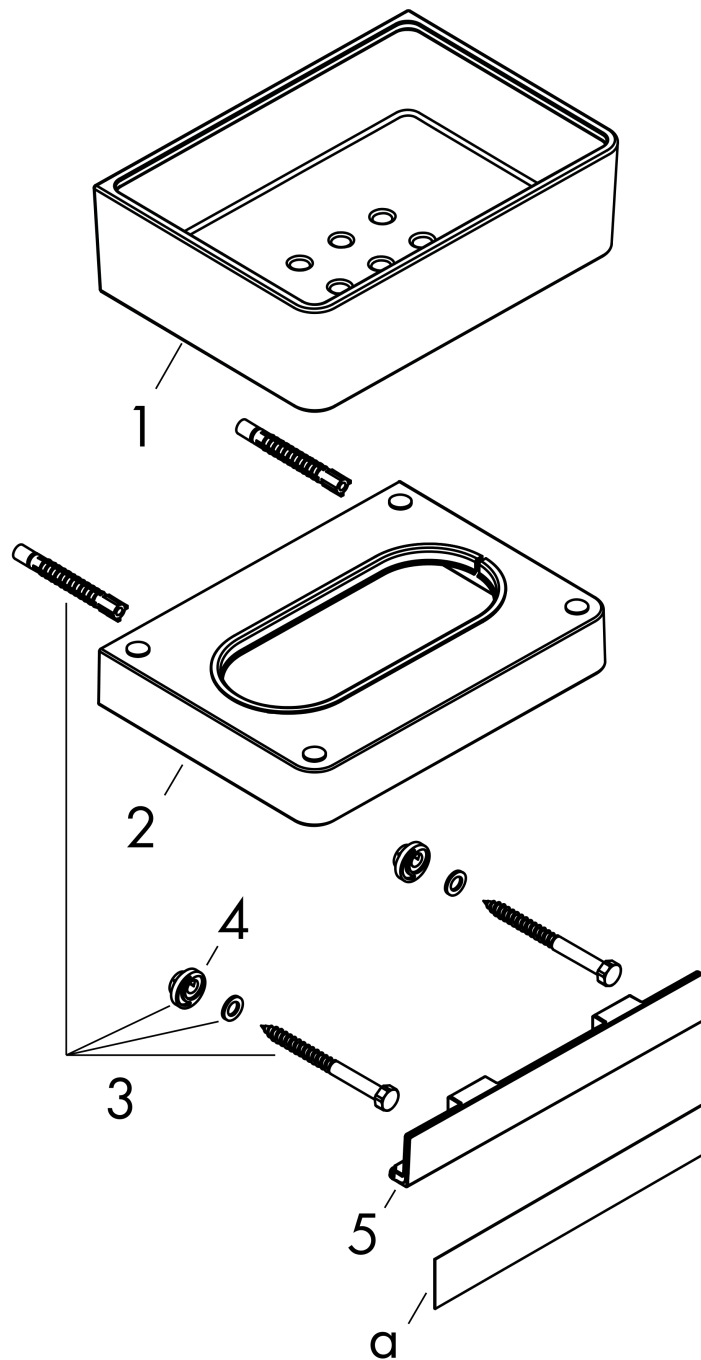

AXOR Universal Accessories Axor Universal Shower Basket

Finishes : **brushed nickel** Part no. : **42802820**

Description

Features

- Suitable for installation inside shower compartment
- Wall-mounted
- Adaptor set #42870000 must be used when installing on a rail
- With drain holes

Optional accessories

- Axor Universal Modular Adaptor Set (#42870XXX)
- Axor Universal Towel Bar/Rail, Short (#42830XXX)
- Axor Universal Towel Bar/Rail, Medium (#42832XXX)
- Axor Universal Towel Bar/Rail, Long (#42833XXX)
- Cover, 6" (#42890XXX)

Item details

List Price \$ 280.00

Design awards

Compliance

Product image

Scale drawing

AXOR Universal Accessories
Axor Universal Shower Basket

Finishes : **brushed nickel** Part no. : **42802820**

Exploded drawing

Year of production: >02/16

AXOR Universal Accessories
Axor Universal Shower Basket

Finishes : **brushed nickel** Part no. : **42802820**

Spare parts list

Year of production: >02/16

Pos.	Description	Part no.	Price	PU
1	soap dish	92423000	-	1
2	support element	92424820	-	1
3	mounting set	92841000	-	1
4	excentric socket	97604000	-	1
5	cover	92427820	-	1
a	cover	42890820	-	1
b	set of adapters	42870000	-	1
c	set of covers	42871820	-	1
d	mounting kit for two-sided glass montage	42841000	-	1