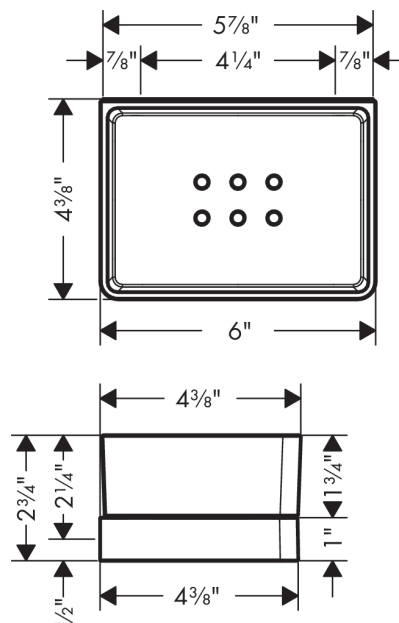

Item details

List Price \$ 220.00

Design awards

Compliance

Product image

Scale drawing

AXOR Universal Accessories
Axor Universal Shower Basket
Finishes : **chrome** Part no. : **42802000**

Exploded drawing