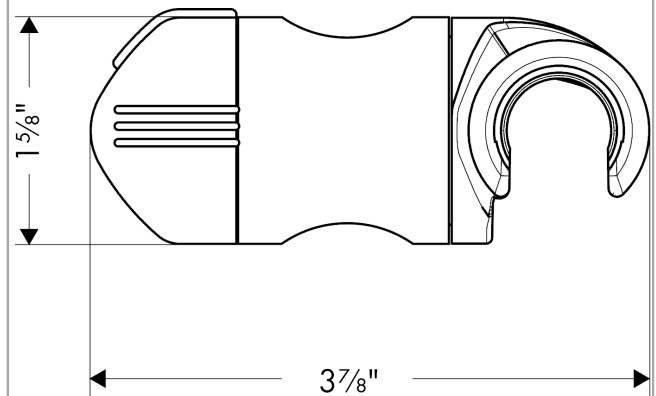

Scale drawing