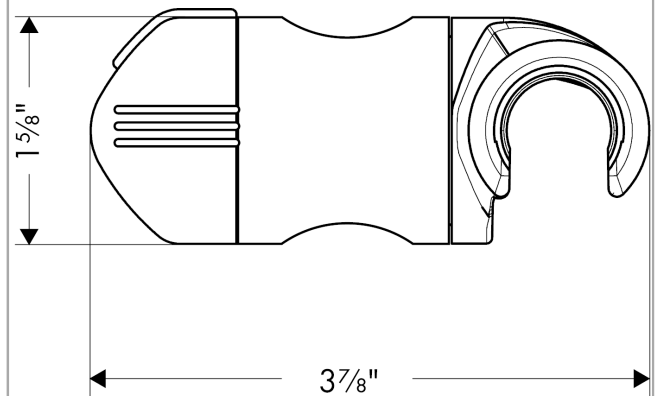

Product image

Scale drawing

Unica E Wallbar Slider

Finishes : **brushed nickel** Part no. : **88590820**

Description

Optional accessories

- Unica E Wallbar, 24" (#06890USA)
- Unica E Wallbar Set, 24" (#04265USA)
- Croma E 75 3-Jet Wallbar Set, 24" (#06494USA)
- Unica E Green Wallbar Set 24", 1.5 GPM (#27744USA)

Item details

List Price \$ 40.00

Product image

Scale drawing

Unica E Wallbar Slider

Finishes : **polished nickel** Part no. : **88590830**

Description

Optional accessories