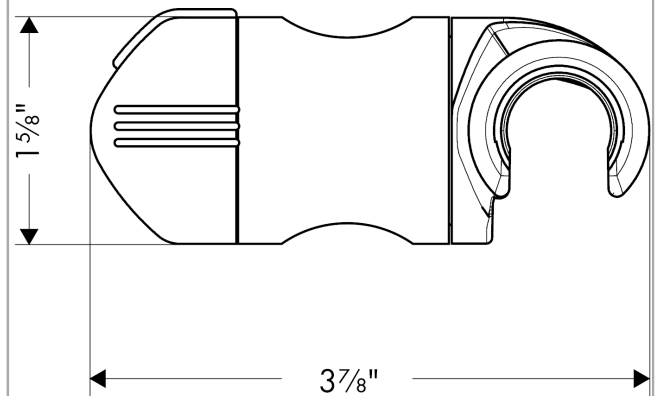

Unica E Wallbar Slider

Finishes : **chrome** Part no. : **88590000**

Description

Optional accessories

- Unica E Wallbar, 24" (#06890USA)
- Unica E Wallbar Set, 24" (#04265USA)
- Croma E 75 3-Jet Wallbar Set, 24" (#06494USA)
- Unica E Green Wallbar Set 24", 1.5 GPM (#27744USA)

Item details

List Price \$ 36.00

Product image

Scale drawing

Unica E Wallbar Slider

Finishes : oil rub bronze Part no. : 88590620

Description

Optional accessories