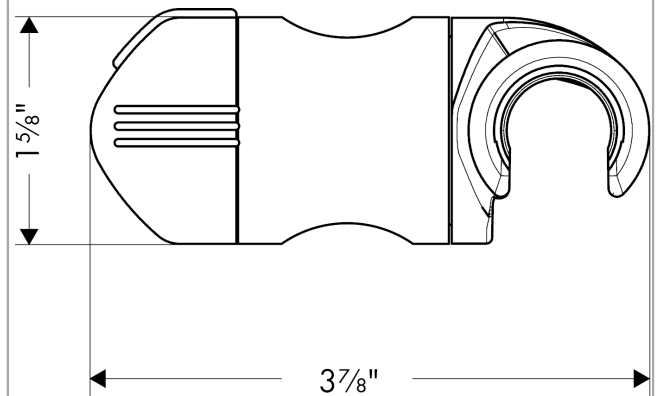

Product image

Scale drawing

Unica E Wallbar Slider

Finishes : **rubbed bronze** Part no. : **88590920**

Description

Optional accessories

- Unica E Wallbar, 24" (#06890USA)
- Unica E Wallbar Set, 24" (#04265USA)
- Croma E 75 3-Jet Wallbar Set, 24" (#06494USA)
- Unica E Green Wallbar Set 24", 1.5 GPM (#27744USA)

Item details

List Price \$ 40.00

Product image

Scale drawing

Unica E Wallbar Slider

Finishes : **polished brass** Part no. : **88590930**

Description

Optional accessories

Product image

Scale drawing