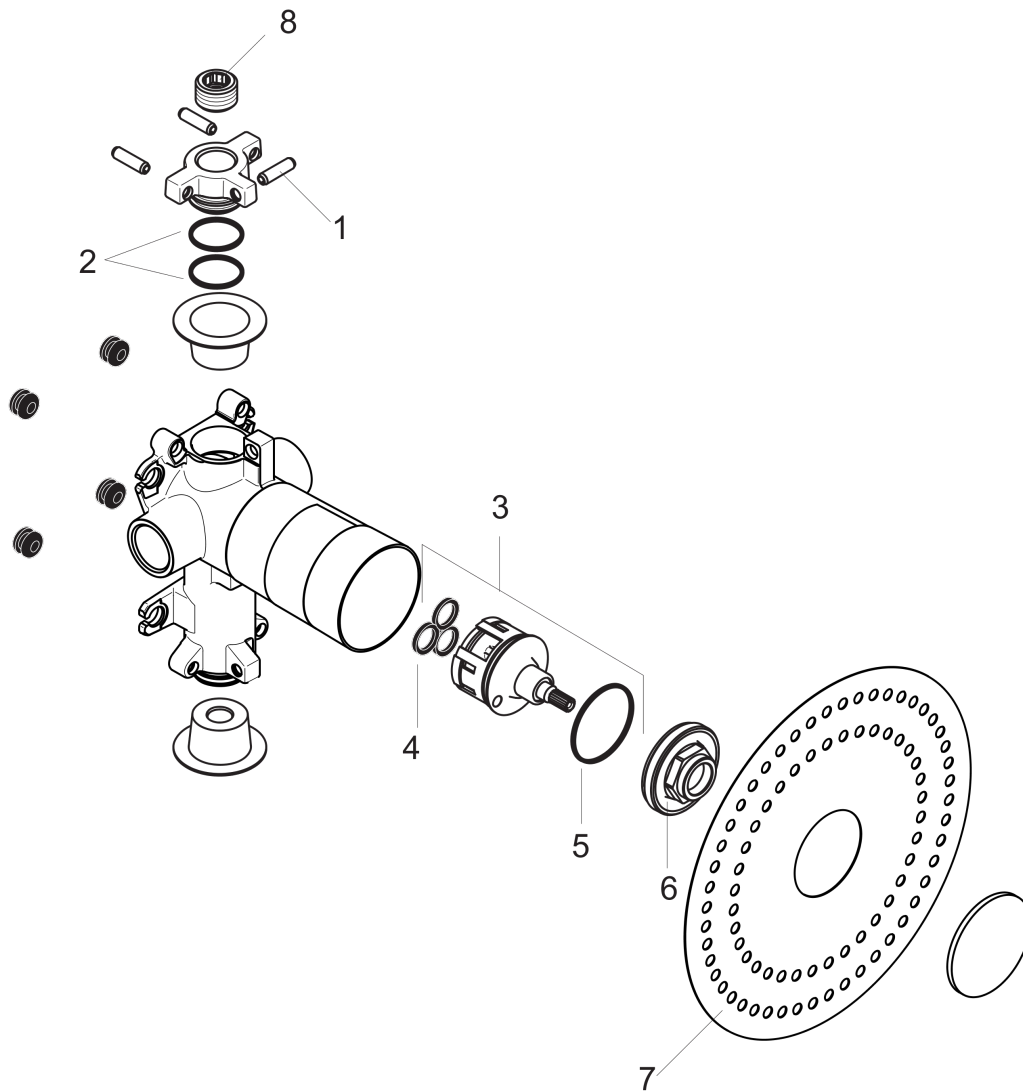

AXOR Citterio E

Rough, Axor ShowerCollection Trio Diverter with Shut-Off, 5"x5"

Finishes : n.a. Part no. : 36770181

Description

Features

- Flow: 10.5 GPM

Item details

List Price

\$ 465.00

Compliance

Product image

Scale drawing

AXOR Citterio E

Rough, Axor ShowerCollection Trio Diverter with Shut-Off, 5"x5"

Finishes : n.a. Part no. : 36770181

Exploded drawing

Year of production: >01/16

AXOR Citterio E

Rough, Axor ShowerCollection Trio Diverter with Shut-Off, 5"x5"

Finishes : n.a. Part no. : 36770181

Spare parts list

Year of production: >01/16

Pos.	Description	Part no.	Price	PU
1	pin	95334000	-	1
2	O-Ring 23x2,5	98183000	-	1
3	diverter unit	96604000	-	1
4	sealing set	98798000	-	1
5	O-ring 39x2,5	92322000	-	1
6	nut	97550000	-	1
7	sealing foil	96493000	-	1
8	plug	97998001	-	1