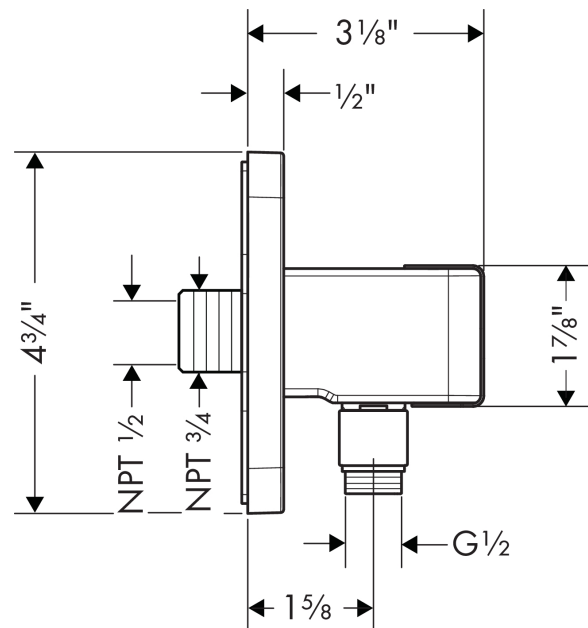

Scale drawing