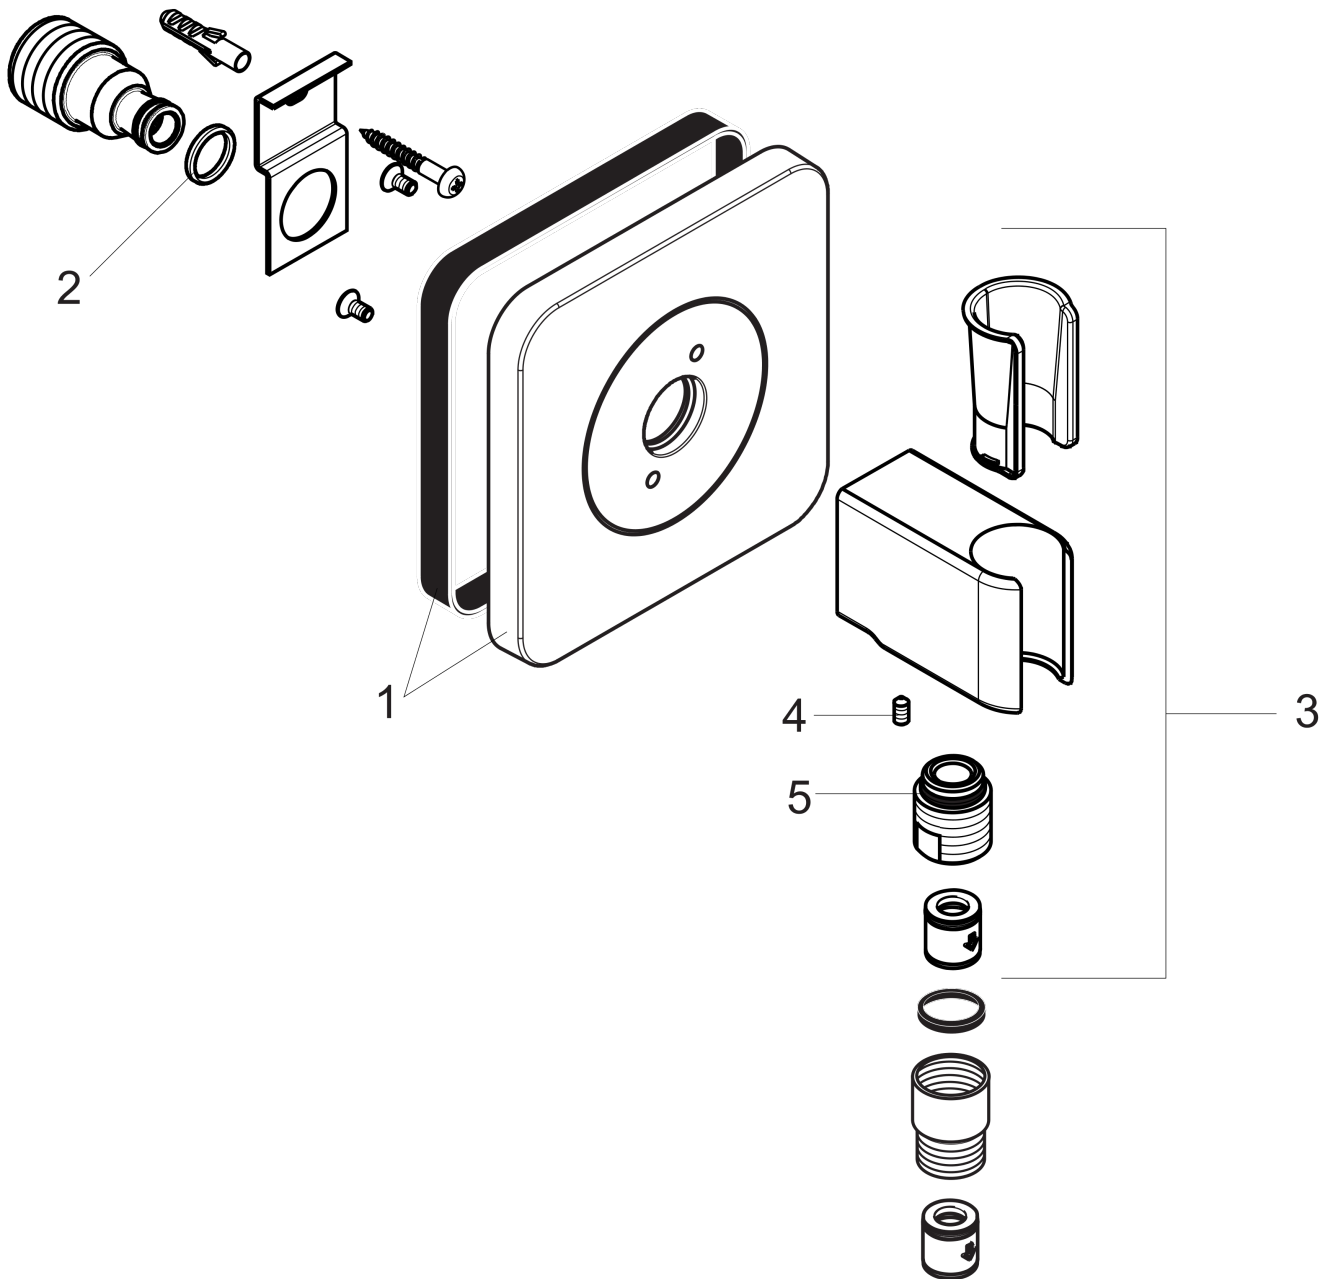

#### Product image

#### Scale drawing

**AXOR Citterio E**  
**Axor Citterio E Handshower Porter with Outlet**  
Finishes : **chrome**    Part no. : **36724001**

## Exploded drawing

Year of production: >01/16

**AXOR Citterio E**  
**Axor Citterio E Handshower Porter with Outlet**  
 Finishes : **chrome**    Part no. : **36724001**

## Spare parts list

Year of production: >01/16

Pos.	Description	Part no.	Price	PU
1	escutcheon	92457000	-	1
2	O-ring 11x2	98127000	-	1
3	shower holder	95187000	-	1
4	hollow set screw M4x8	97669000	-	1
5	O-ring 14x2	98129000	-	1
a	set of non return valves DW 15	94074000	-	1
b	guide	92858000	-	1