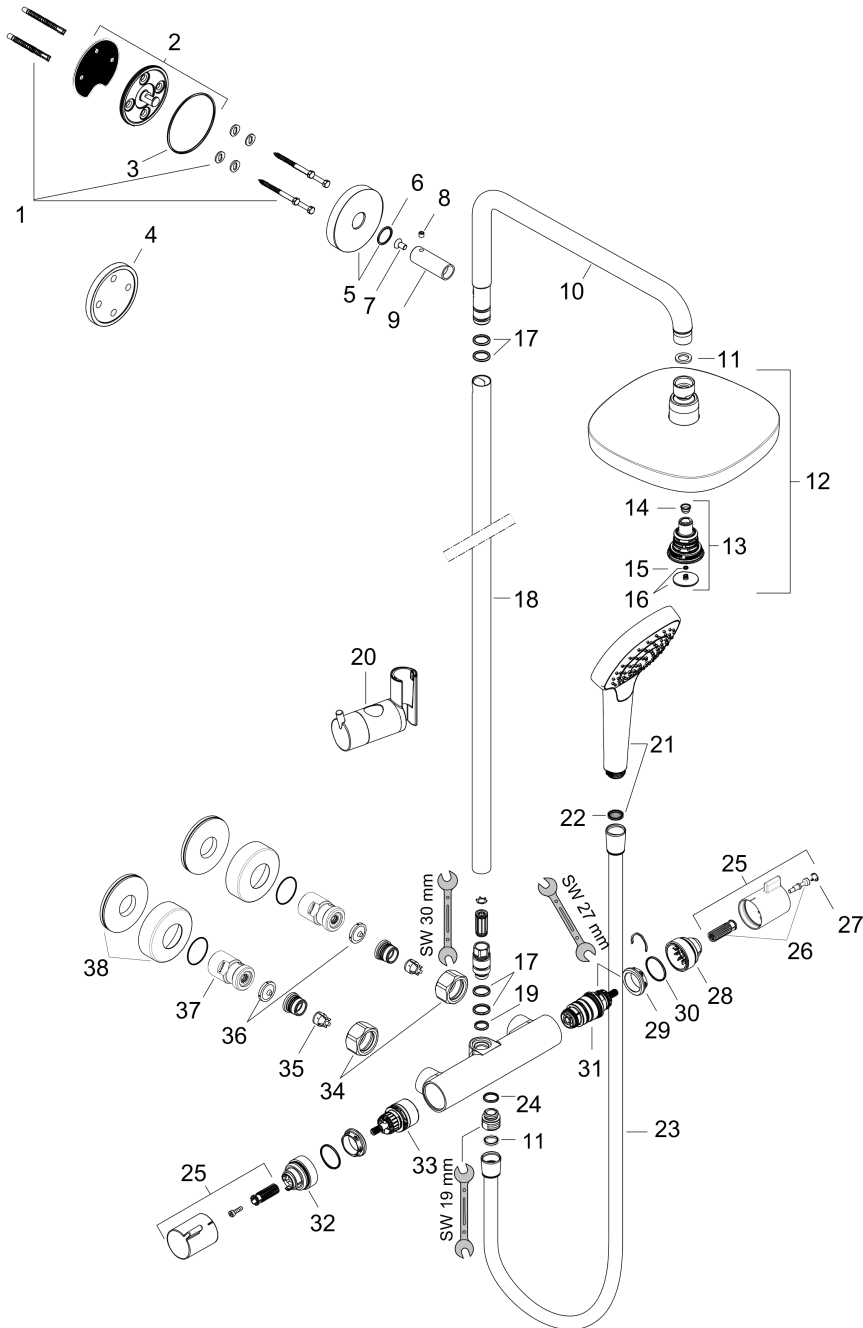

## Scale drawing

**Croma Select E**  
**Croma Select E 180 Showerpipe**  
Finishes : **chrome**    Part no. : **27257001**

## Exploded drawing

Year of production: >01/16

**Croma Select E**  
**Croma Select E 180 Showerpipe**  
 Finishes : **chrome** Part no. : **27257001**

## Spare parts list

Year of production: >01/16

Pos.	Description	Part no.	Price	PU
1	mounting set	98716000	-	1
2	wall flange	95687000	-	1
3	O-ring 72x2	98395000	-	1
4	tile-matching-disk	98681000	-	1
5	escutcheon Ø 80 mm	95691000	-	1
6	O-ring 20x2	98165000	-	1
7	screw	92137000	-	1
8	hollow set screw M6x5	98447000	-	1
9	sleeve	92166000	-	1
10	shower arm	92348000	-	1
11	seal	98058000	-	1
12	showerhead cpl.	26528001	-	1
13	selector assy	98343000	-	1
14	filter	97735000	-	1
15	O-ring 3x1	98384000	-	1
16	cover	98344000	-	1
17	O-ring 15x2,5	98131000	-	1
18	pipe 973 mm	92468000	-	1
19	O-ring 12x2,25	98382000	-	1
20	support, assy	97651000	-	1
21	handshower	26811401	-	1
22	filter packing	94246000	-	1
23	shower hose 1,60 m	28276003	-	1
24	O-ring 14x2	98129000	-	1
25	handle	95836001	-	1
26	handle fixing set	95843001	-	1
27	cover cap	95433000	-	1
28	safety set for temperature control	95839001	-	1
29	nut	98913000	-	1
30	O-ring 26x1,5	98390000	-	1
31	thermostat cartridge	98282001	-	1
32	stop ring for flow control	95927000	-	1
33	shut off unit with selector	98283000	-	1
34	set of nuts	96157000	-	1
35	non return valve	96737000	-	1
36	filter packing	96922000	-	1
37	isolation valve	98341000	-	1
38	escutcheon	98340000	-	1