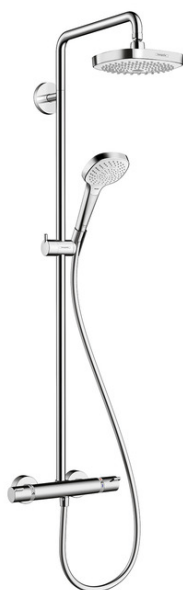

Croma Select E
Croma Select E 180 Showerpipe
Finishes : **brushed nickel** Part no. : **27257821**

Description

Features

- Shower outlet flow: 2.0 GPM
- Anti-scald 100° safety stop
- Integrated volume control/diverter for 2 functions
- Exposed installation

Comprised of

- Croma Select E 180 Green 2-Jet Showerhead, 2.0 GPM (#26528USA)
- Croma Select E 110 Green 3#Jet Handshower, 2.0 GPM (#26811USA)
- Techniflex Hose, 63" (#28276USA)

Required accessories

- Showerpipe Basic Set (#16181USA)

Item details

List Price $ 1,234.00

Technology

Compliance

Product image