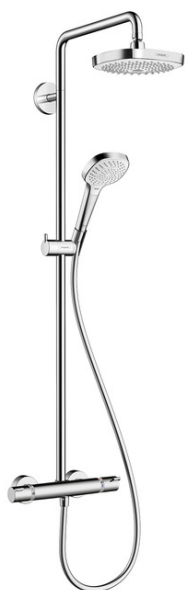

Croma Select E
Croma Select E 180 Showerpipe
Finishes : **chrome** Part no. : **27257001**

Description

Features

- Shower outlet flow: 2.0 GPM
- Anti-scald 100° safety stop
- Integrated volume control/diverter for 2 functions
- Exposed installation

Comprised of

- Croma Select E 180 Green 2-Jet Showerhead, 2.0 GPM (#26528USA)
- Croma Select E 110 Green 3#Jet Handshower, 2.0 GPM (#26811USA)
- Techniflex Hose, 63" (#28276USA)

Required accessories

- Showerpipe Basic Set (#16181USA)

Item details

List Price $ 949.00

Technology

Compliance

Product image