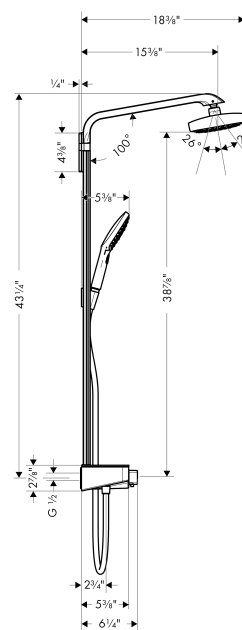

Raindance Select
Raindance Select E 300 ShowerSelect Showerpipe, 2.0 GPM
 Finishes : **chrome** Part no. : **27126001**

Description

Features

- Anti-scald 100° safety stop
- Convenient diversion via Select button
- Exposed installation

Required accessories

- Showerpipe Basic Set (#16181USA)

Item details

List Price \$ 1,890.00

Technology

Compliance

Product image

Scale drawing

Raindance Select

Raindance Select E 300 ShowerSelect Showerpipe, 2.0 GPM

Finishes : **white/chrome** Part no. : **27126401**

Description

Features

- Anti-scald 100° safety stop
- Convenient diversion via Select button
- Exposed installation