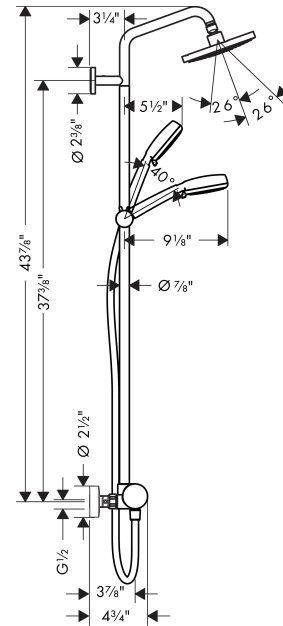

##### Features

- Shower outlet flow: 2.0 GPM
- Locking push-button diverts flow to handshower

#### Technology

#### Scale drawing