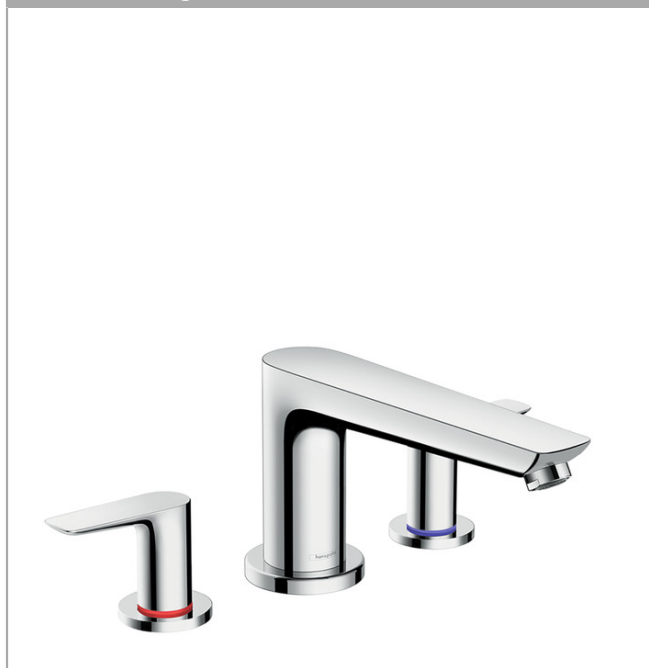

Talis E

3-hole rim-mounted bath faucet

Surfaces: **chrome** Article Number: **71747001**

Description

product features

- projection 196 mm
- flow rate: 22 l/min
- ceramic valves 90°
- temperature limitation adjustable
- material: solid brass
- with silencer

Mandatory Accessoires

- Rough, 3-Hole Roman Tub Set (#06607USA)

Product image

Talis E

3-hole rim-mounted bath faucet

Surfaces: **brushed nickel** Article Number: **71747821**

Description

product features

- projection 196 mm
- flow rate: 22 l/min
- ceramic valves 90°
- temperature limitation adjustable
- material: solid brass
- with silencer

Mandatory Accessoires

- Rough, 3-Hole Roman Tub Set (#06607USA)