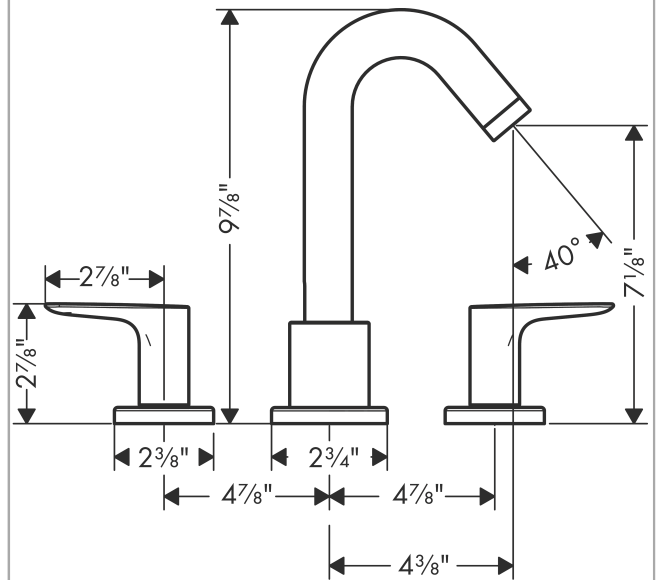

Scale drawing