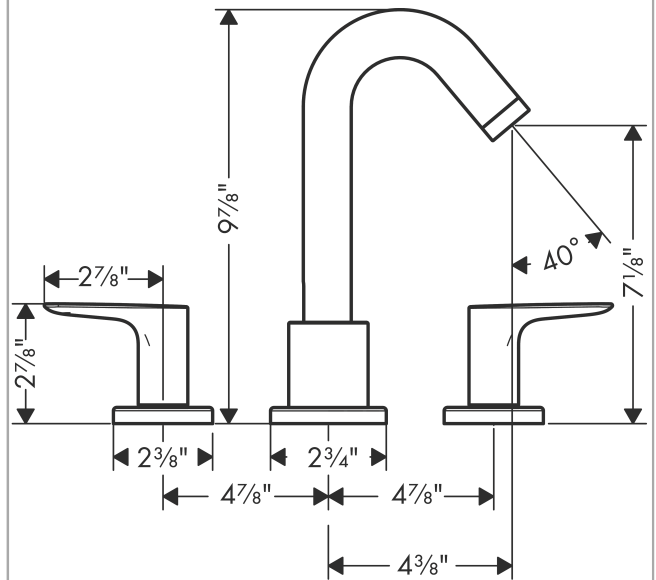

Exploded drawing

Year of production: >07/15

Logis

Logis 3-Hole Roman Tub Set Trim

Finishes : **chrome** Part no. : **71500001**

Spare parts list

Year of production: >07/15

Pos.	Description	Part no.	Price	PU
1	hollow set screw M6x6	97660000	-	1
2	handle fixing set	94184000	-	1
3	adapter for spout	88512000	-	1
4	escutcheon Ø 70 mm	97779000	-	1
5	escutcheon	31098000	-	1
6	set of color-rings cold / hot water	95819000	-	1
7	handle	92779000	-	1
8	aerator M24x1 (25 l/min)	92512000	-	1
a	spout cpl.	95463000	-	1

Logis

Logis 3-Hole Roman Tub Set Trim

Finishes : **brushed nickel** Part no. : **71500821**

Description

Features

- Flow: 5.8 GPM
- 90° ceramic valves
- Solid brass

Required accessories

- Rough, 3-Hole Roman Tub Set (#06607USA)

Item details

List Price \$ 538.00

Compliance

Product image

Scale drawing

Logis

Logis 3-Hole Roman Tub Set Trim

Finishes : brushed nickel Part no. : 71500821

Exploded drawing

Year of production: >07/15

Logis

Logis 3-Hole Roman Tub Set Trim

Finishes : **brushed nickel** Part no. : **71500821**

Spare parts list

Year of production: >07/15

Pos.	Description	Part no.	Price	PU
1	hollow set screw M6x6	97660000	-	1
2	handle fixing set	94184000	-	1
3	adapter for spout	88512000	-	1
4	escutcheon Ø 70 mm	97779820	-	1
5	escutcheon	31098820	-	1
6	set of color-rings cold / hot water	95819000	-	1
7	handle	92779820	-	1
8	aerator M24x1 (25 l/min)	92512820	-	1