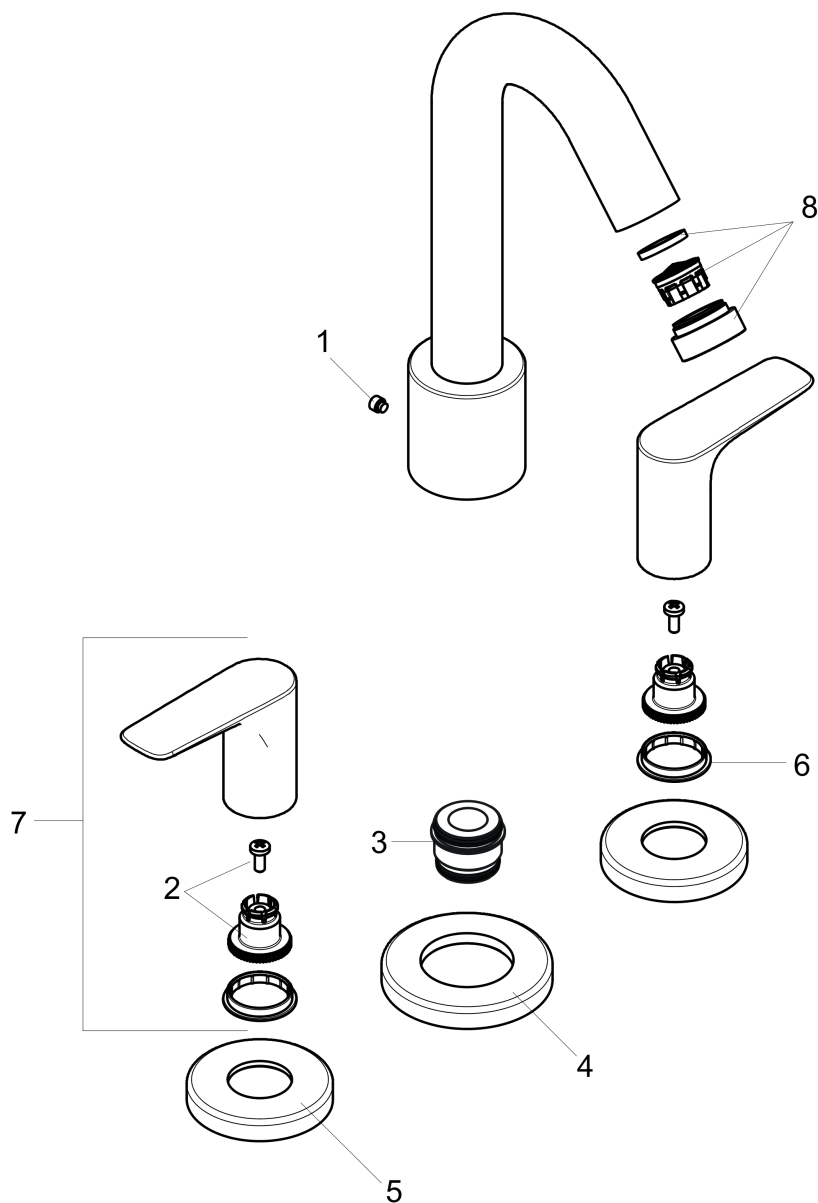

Exploded drawing

Year of production: >07/15

Logis

Logis 3-Hole Roman Tub Set Trim

Finishes : **chrome** Part no. : **71500001**

Spare parts list

Year of production: >07/15

Pos.	Description	Part no.	Price	PU
1	hollow set screw M6x6	97660000	-	1
2	handle fixing set	94184000	-	1
3	adapter for spout	88512000	-	1
4	escutcheon Ø 70 mm	97779000	-	1
5	escutcheon	31098000	-	1
6	set of color-rings cold / hot water	95819000	-	1
7	handle	92779000	-	1
8	aerator M24x1 (25 l/min)	92512000	-	1
a	spout cpl.	95463000	-	1

Logis

Logis 3-Hole Roman Tub Set Trim

Finishes : **brushed nickel** Part no. : **71500821**

Description

Features

- Flow: 5.8 GPM
- 90° ceramic valves
- Solid brass

Required accessories

- Rough, 3-Hole Roman Tub Set (#06607USA)

Item details

List Price \$ 538.00

Compliance

Product image

Scale drawing

Logis

Logis 3-Hole Roman Tub Set Trim

Finishes : brushed nickel Part no. : 71500821

Exploded drawing

Year of production: >07/15

Logis

Logis 3-Hole Roman Tub Set Trim

Finishes : **brushed nickel** Part no. : **71500821**

Spare parts list

Year of production: >07/15

Pos.	Description	Part no.	Price	PU
1	hollow set screw M6x6	97660000	-	1
2	handle fixing set	94184000	-	1
3	adapter for spout	88512000	-	1
4	escutcheon Ø 70 mm	97779820	-	1
5	escutcheon	31098820	-	1
6	set of color-rings cold / hot water	95819000	-	1
7	handle	92779820	-	1
8	aerator M24x1 (25 l/min)	92512820	-	1