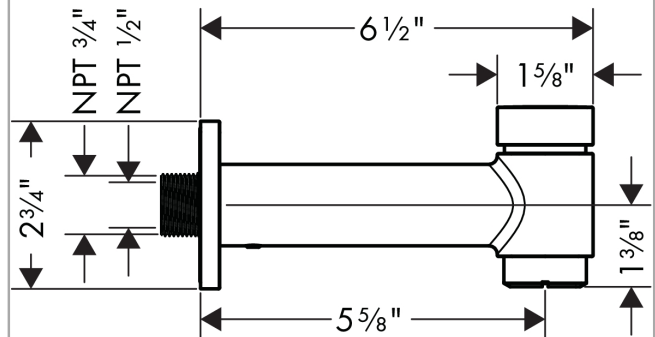

Year of production: >11/16

Pos.	Description	Part no.	Price	PU
1	connecting thread	96472001	-	1
2	O-ring 16x2,5	98134000	-	1

Talis Select S

Talis S Tub Spout with Diverter

Finishes : **brushed nickel** Part no. : **72411821**

Description

Features

- Solid brass
- 1/2" female and 3/4" male adaptor included

Item details

List Price \$ 205.00

Compliance

Product image

Scale drawing

Talis Select S

Talis S Tub Spout with Diverter

Finishes : brushed nickel Part no. : 72411821

Exploded drawing

Year of production: >11/16