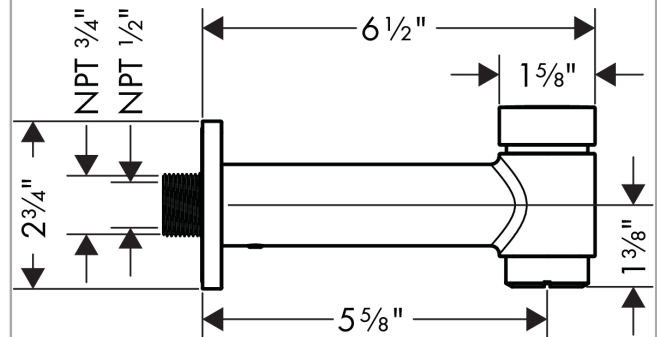

Talis Select S

Talis S Tub Spout with Diverter

Finishes : **chrome** Part no. : **72411001**

Description

Features

- Solid brass
- 1/2" female and 3/4" male adaptor included

Item details

List Price \$ 164.00

Compliance

Product image

Scale drawing

Talis Select S
Talis S Tub Spout with Diverter
Finishes : **chrome** Part no. : **72411001**

Exploded drawing

Year of production: >11/16

Talis Select S**Talis S Tub Spout with Diverter**Finishes : **chrome** Part no. : **72411001****Spare parts list**

Year of production: >11/16

Pos.	Description	Part no.	Price	PU
1	connecting thread	96472001	-	1
2	O-ring 16x2,5	98134000	-	1

Talis Select S

Talis S Tub Spout with Diverter

Finishes : **brushed nickel** Part no. : **72411821**

Description

Features

- Solid brass
- 1/2" female and 3/4" male adaptor included

Item details

List Price \$ 205.00

Compliance

Product image

Scale drawing