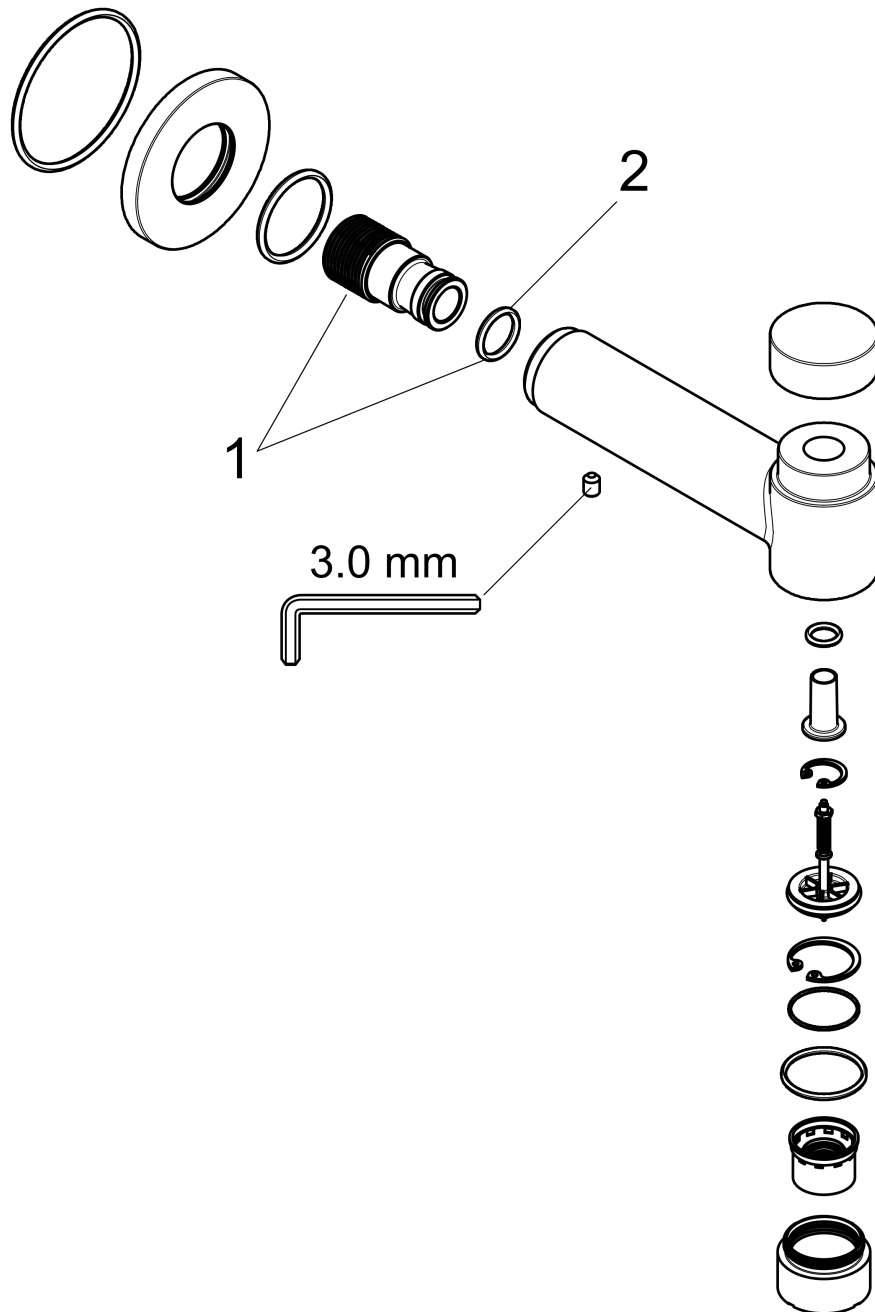

Talis Select S

Talis S Tub Spout with Diverter

Finishes : **chrome** Part no. : **72411001**

Description

Features

- Solid brass
- 1/2" female and 3/4" male adaptor included

Item details

List Price \$ 164.00

Compliance

Product image

Scale drawing

Talis Select S
Talis S Tub Spout with Diverter
Finishes : **chrome** Part no. : **72411001**

Exploded drawing

Year of production: >11/16

Talis Select S**Talis S Tub Spout with Diverter**Finishes : **chrome** Part no. : **72411001****Spare parts list**

Year of production: >11/16

Pos.	Description	Part no.	Price	PU
1	connecting thread	96472001	-	1
2	O-ring 16x2,5	98134000	-	1

Talis Select S

Talis S Tub Spout with Diverter

Finishes : **brushed nickel** Part no. : **72411821**

Talis Select S

Talis S Tub Spout with Diverter

Finishes : brushed nickel Part no. : 72411821

Exploded drawing

Year of production: >11/16