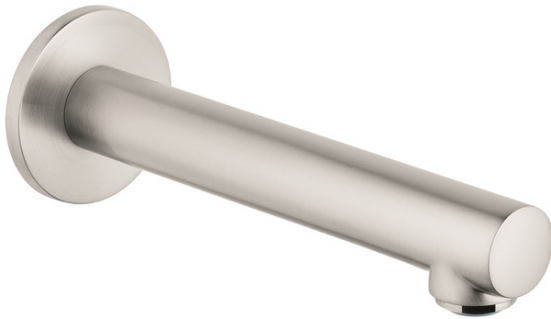

Talis S
Talis S Tub Spout

Finishes : **chrome** Part no. : **72410001**

Description

Features

- Solid brass
- 1/2" female and 3/4" male adaptor included

Item details

List Price \$ 136.00

Compliance

Product image

Scale drawing

Talis S
Talis S Tub Spout

Finishes : **chrome** Part no. : **72410001**

Exploded drawing

Year of production: **11/16 - 03/17**

Talis S

Talis S Tub Spout

Finishes : **brushed nickel** Part no. : **72410821**

Description

Features

- Solid brass
- 1/2" female and 3/4" male adaptor included

Item details

List Price \$ 170.00

Compliance

Product image

Scale drawing

Talis S

Talis S Tub Spout

Finishes : brushed nickel

Part no. : 72410821

Exploded drawing

Year of production: 11/16 - 03/17

Talis S**Talis S Tub Spout**Finishes : **brushed nickel** Part no. : **72410821****Spare parts list**Year of production: **11/16 - 03/17**