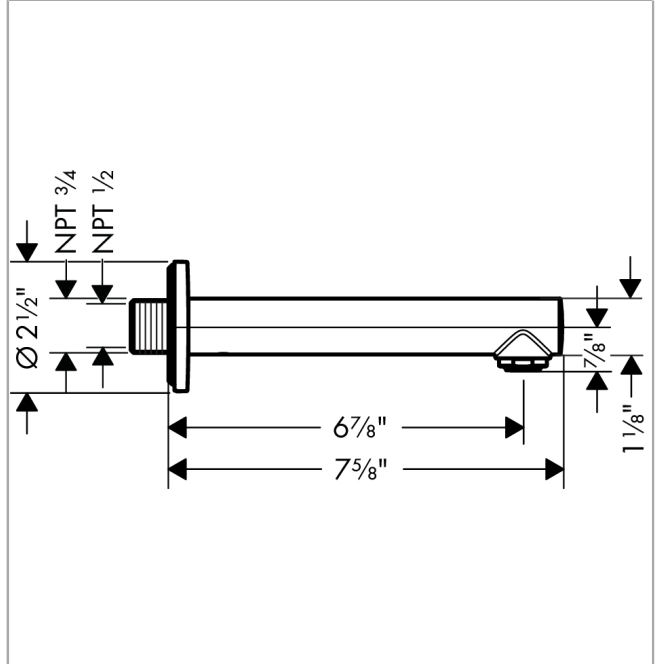

Talis S
Talis S Tub Spout

Finishes : **chrome** Part no. : **72410001**

Description

Features

- Solid brass
- 1/2" female and 3/4" male adaptor included

Item details

List Price \$ 136.00

Compliance

Product image

Scale drawing

Talis S
Talis S Tub Spout

Finishes : **chrome** Part no. : **72410001**

Exploded drawing

Year of production: **11/16 - 03/17**

Talis S

Talis S Tub Spout

Finishes : **brushed nickel** Part no. : **72410821**

Description

Features

- Solid brass
- 1/2" female and 3/4" male adaptor included

Item details

List Price \$ 170.00

Compliance

Product image

Scale drawing

Talis S

Talis S Tub Spout

Finishes : brushed nickel

Part no. : 72410821

Exploded drawing

Year of production: 11/16 - 03/17

Talis S**Talis S Tub Spout**Finishes : **brushed nickel** Part no. : **72410821****Spare parts list**Year of production: **11/16 - 03/17**