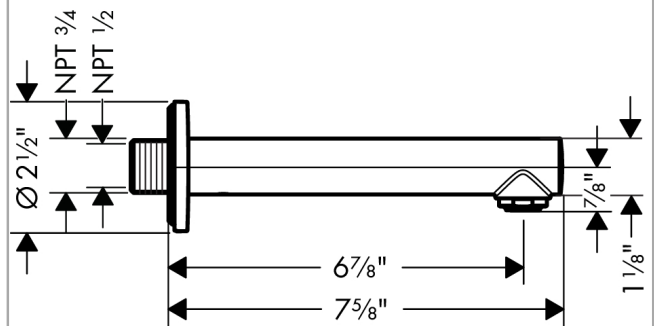

Talis S
Talis S Tub Spout

Finishes : **chrome** Part no. : **72410001**

Description

Features

- Solid brass
- 1/2" female and 3/4" male adaptor included

Item details

List Price \$ 136.00

Compliance

Product image

Scale drawing

Talis S
Talis S Tub Spout

Finishes : **chrome** Part no. : **72410001**

Exploded drawing

Year of production: **11/16 - 03/17**

Talis S

Talis S Tub Spout

Finishes : **brushed nickel** Part no. : **72410821**

Description

Features

- Solid brass
- 1/2" female and 3/4" male adaptor included

Item details

List Price \$ 170.00

Compliance

Product image

Scale drawing

Talis S

Talis S Tub Spout

Finishes : brushed nickel

Part no. : 72410821

Exploded drawing

Year of production: 11/16 - 03/17

Talis S**Talis S Tub Spout**Finishes : **brushed nickel** Part no. : **72410821****Spare parts list**Year of production: **11/16 - 03/17**