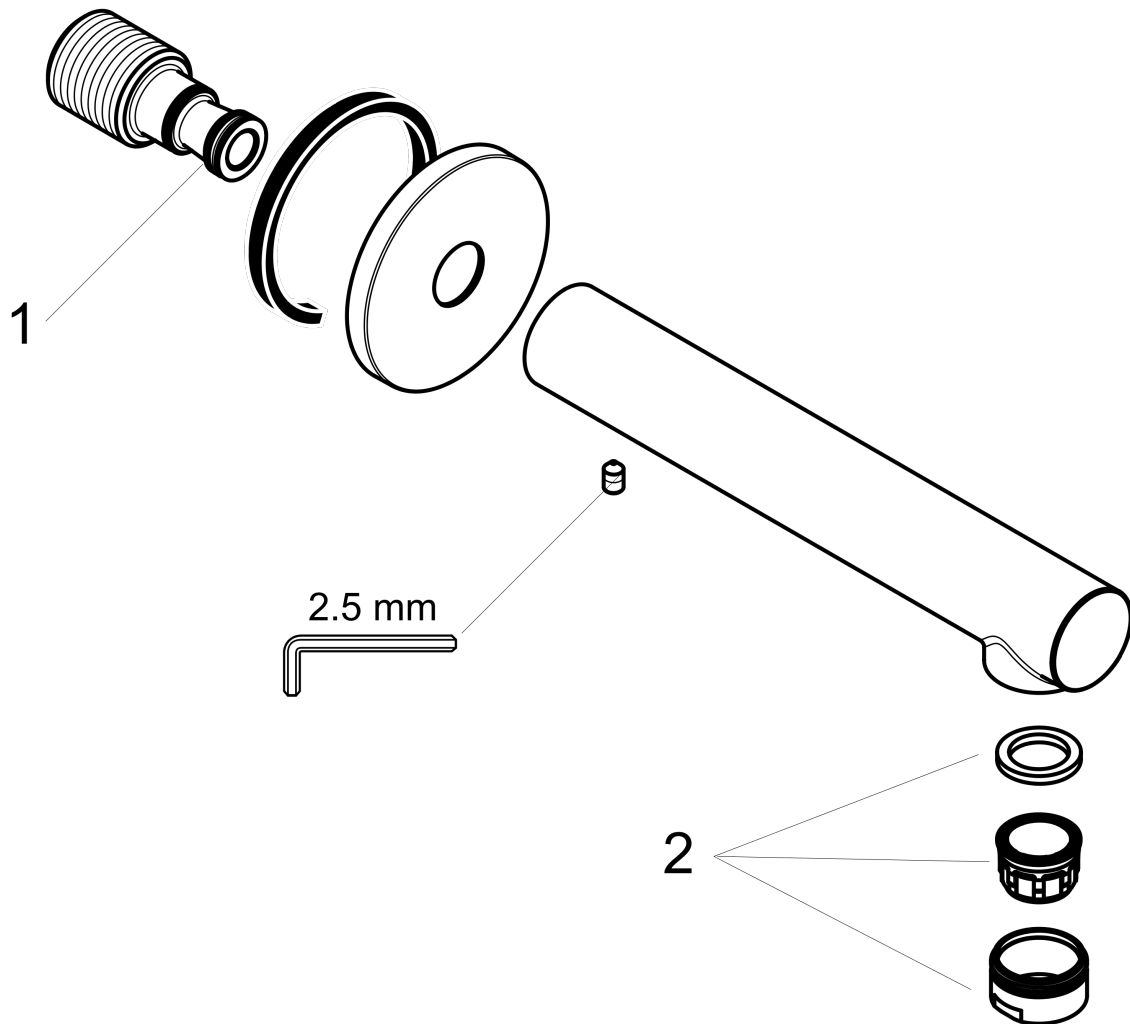

Talis S
Talis S Tub Spout

Finishes : **chrome** Part no. : **72410001**

Description

Features

- Solid brass
- 1/2" female and 3/4" male adaptor included

Item details

List Price \$ 136.00

Compliance

Product image

Scale drawing

Talis S
Talis S Tub Spout

Finishes : **chrome** Part no. : **72410001**

Exploded drawing

Year of production: **11/16 - 03/17**

Talis S

Talis S Tub Spout

Finishes : **brushed nickel** Part no. : **72410821**

Description

Features

- Solid brass
- 1/2" female and 3/4" male adaptor included

Item details

List Price \$ 170.00

Compliance

Product image

Scale drawing

Talis S

Talis S Tub Spout

Finishes : brushed nickel

Part no. : 72410821

Exploded drawing

Year of production: 11/16 - 03/17

Talis S**Talis S Tub Spout**Finishes : **brushed nickel** Part no. : **72410821****Spare parts list**Year of production: **11/16 - 03/17**