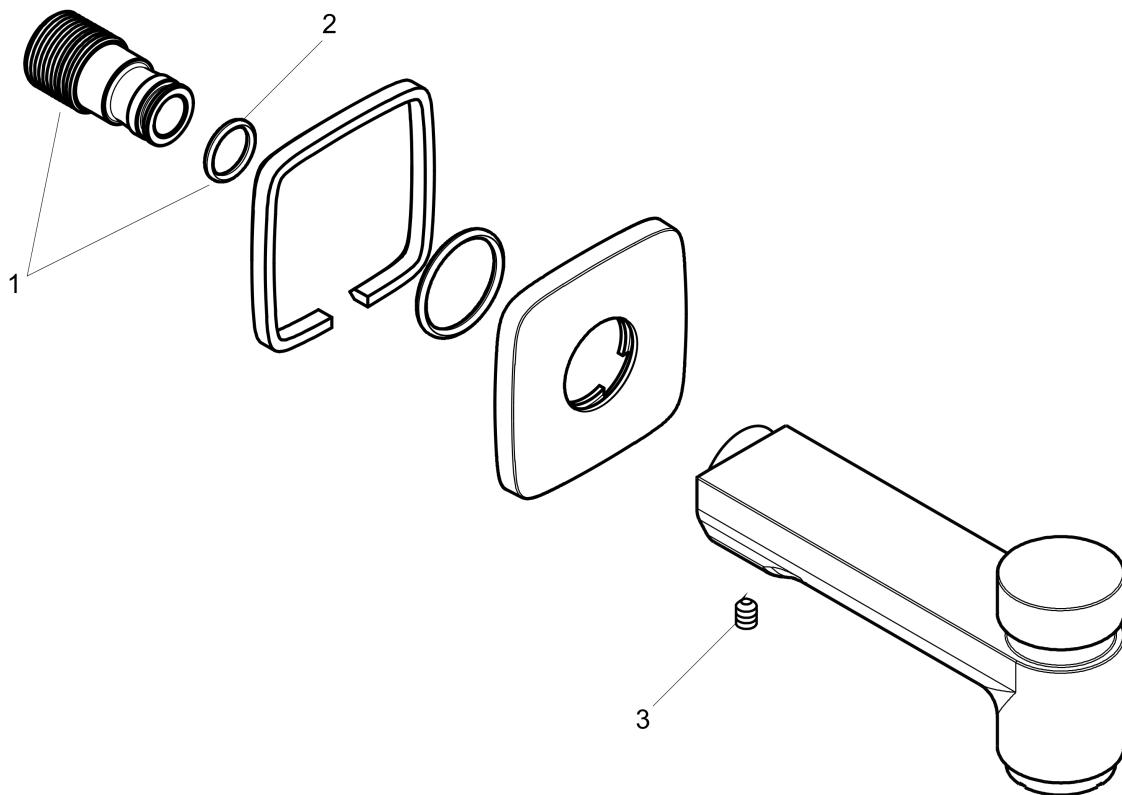

#### Scale drawing

## Exploded drawing

Year of production: >01/16

**Logis**

**Logis Tub Spout with Diverter**

Finishes : **chrome** Part no. : **71412001**

**Spare parts list**

Year of production: >01/16

Pos.	Description	Part no.	Price	PU
1	connecting thread	96472001	-	1
2	O-ring 16x2,5	98134000	-	1
3	hollow set screw M6x8	97810000	-	1