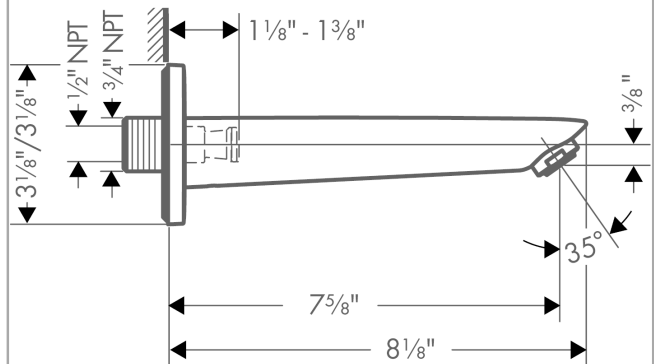

Logis

Logis Tub Spout

Finishes : **chrome**

Part no. : **71410001**

Description

Features

- Solid brass
- 1/2" female and 3/4" male adaptor included

Item details

List Price

\$ 138.00

Compliance

Product image

Scale drawing

Logis

Logis Tub Spout

Finishes : chrome

Part no. : 71410001

Exploded drawing

Year of production: >01/16

Logis

Logis Tub Spout

Finishes : **brushed nickel** Part no. : **71410821**

Description

Features

- Solid brass
- 1/2" female and 3/4" male adaptor included

Item details

List Price \$ 188.00

Compliance

Product image

Scale drawing

Logis

Logis Tub Spout