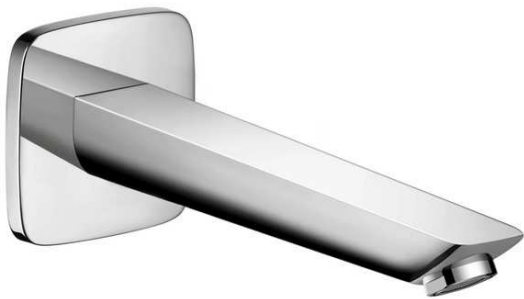

Logis

Logis Tub Spout

Finishes : **chrome**

Part no. : **71410001**

Description

Features

- Solid brass
- 1/2" female and 3/4" male adaptor included

Item details

List Price

\$ 138.00

Compliance

Product image

Scale drawing

Logis

Logis Tub Spout

Finishes : chrome

Part no. : 71410001

Exploded drawing

Year of production: >01/16

Logis

Logis Tub Spout

Finishes : **brushed nickel** Part no. : **71410821**

Description

Features

- Solid brass
- 1/2" female and 3/4" male adaptor included

Item details

List Price \$ 188.00

Compliance

Product image

Scale drawing

Logis

Logis Tub Spout