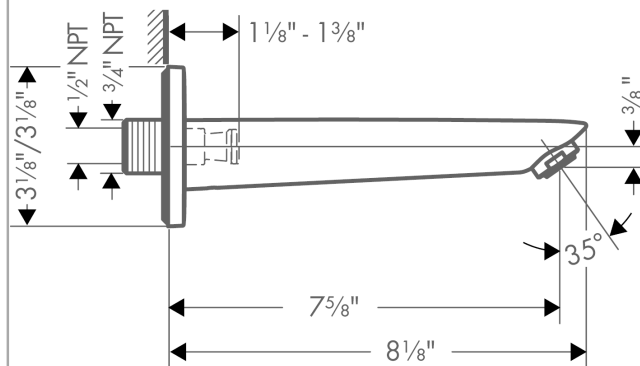

Part no. : 71410001

Exploded drawing

Year of production: >01/16

Logis

Logis Tub Spout

Finishes : **brushed nickel** Part no. : **71410821**

Description

Features

- Solid brass
- 1/2" female and 3/4" male adaptor included

Item details

List Price \$ 188.00

Compliance

Product image

Scale drawing

Logis

Logis Tub Spout

Finishes : brushed nickel

Part no. : 71410821

Exploded drawing

Year of production: >01/16

Logis**Logis Tub Spout**Finishes : **brushed nickel** Part no. : **71410821****Spare parts list**

Year of production: >01/16

Pos.	Description	Part no.	Price	PU
1	O-ring 13x2	98128000	-	1
2	pin	97766000	-	1
3	aerator M24x1 (30 l/min)	96512820	-	1