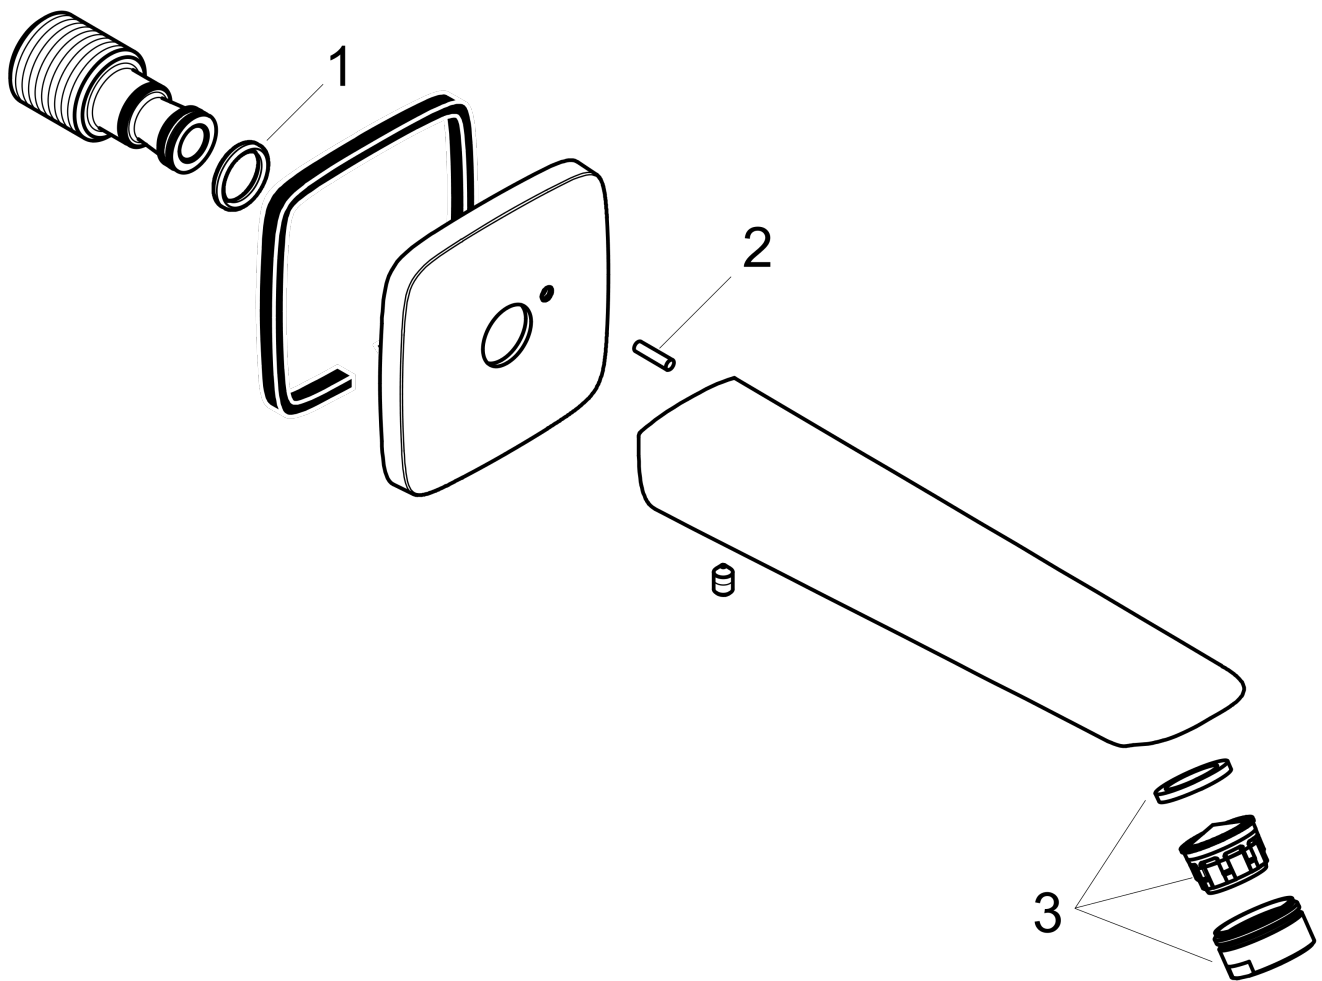

Logis

Logis Tub Spout

Finishes : **chrome**

Part no. : **71410001**

Description

Features

- Solid brass
- 1/2" female and 3/4" male adaptor included

Item details

Part no. : 71410001

Exploded drawing

Year of production: >01/16

Logis

Logis Tub Spout

Finishes : **brushed nickel** Part no. : **71410821**

Description

Features

- Solid brass
- 1/2" female and 3/4" male adaptor included

Item details

List Price \$ 188.00

Compliance

Product image

Scale drawing

Logis

Logis Tub Spout

Finishes : brushed nickel

Part no. : 71410821

Exploded drawing

Year of production: >01/16

Logis**Logis Tub Spout**Finishes : **brushed nickel** Part no. : **71410821****Spare parts list**

Year of production: >01/16