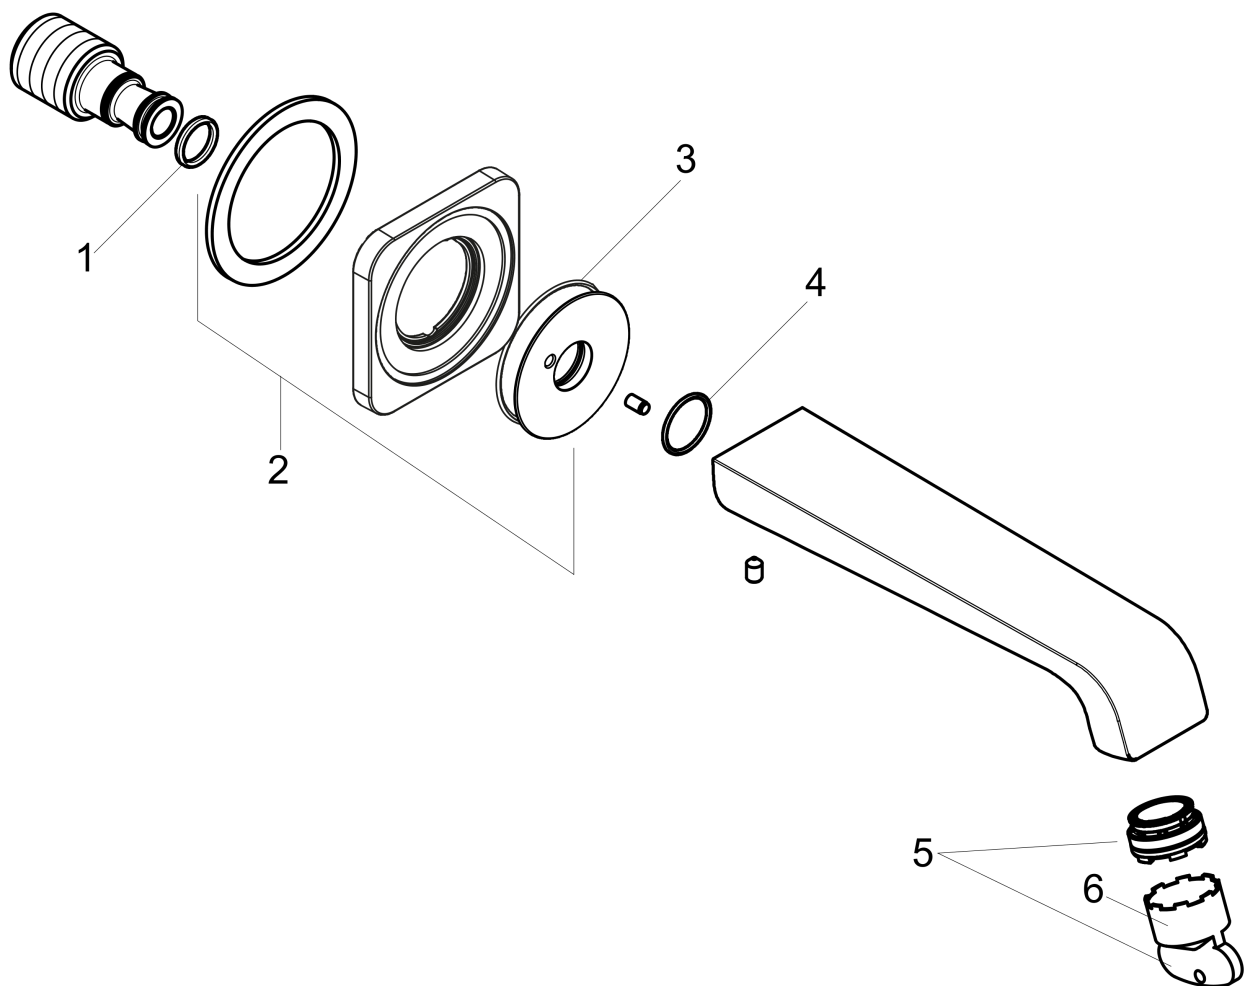

AXOR Citterio E

Axor Citterio E Tub Spout

Finishes : **chrome** Part no. : **36425001**

Description

Features

- Solid brass
- 1/2" female and 3/4" male adaptor included

Item details

List Price \$ 401.00

Compliance

Product image

Scale drawing

AXOR Citterio E

Axor Citterio E Tub Spout

Finishes : **chrome** Part no. : **36425001**

Exploded drawing

Year of production: >01/16

AXOR Citterio E

Axor Citterio E Tub Spout

Finishes : **chrome** Part no. : **36425001**

Spare parts list

Year of production: >01/16

Pos.	Description	Part no.	Price	PU
1	O-ring 13x2	98128000	-	1
2	escutcheon for spout	92337000	-	1
3	O-Ring 46x2	98195000	-	1
4	O-ring 18x1,5	98231000	-	1
5	aerator laminar M24x1 C	98337000	-	1
6	special tool	95290000	-	1
a	hollow set screw M5x8	92851000	-	1