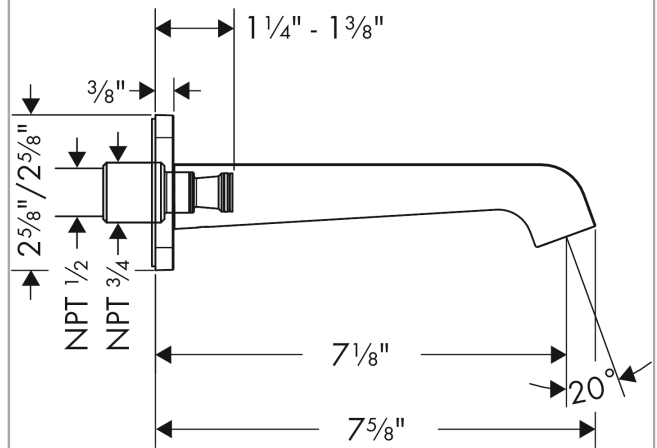

AXOR Citterio E

Axor Citterio E Tub Spout

Finishes : **chrome** Part no. : **36425001**

Description

Features

- Solid brass
- 1/2" female and 3/4" male adaptor included

Item details

List Price \$ 401.00

Compliance

Product image

Scale drawing

AXOR Citterio E

Axor Citterio E Tub Spout

Finishes : **chrome** Part no. : **36425001**

Exploded drawing

Year of production: >01/16

AXOR Citterio E

Axor Citterio E Tub Spout

Finishes : **chrome** Part no. : **36425001**

Spare parts list

Year of production: >01/16

Pos.	Description	Part no.	Price	PU
1	O-ring 13x2	98128000	-	1
2	escutcheon for spout	92337000	-	1
3	O-Ring 46x2	98195000	-	1
4	O-ring 18x1,5	98231000	-	1
5	aerator laminar M24x1 C	98337000	-	1
6	special tool	95290000	-	1
a	hollow set screw M5x8	92851000	-	1