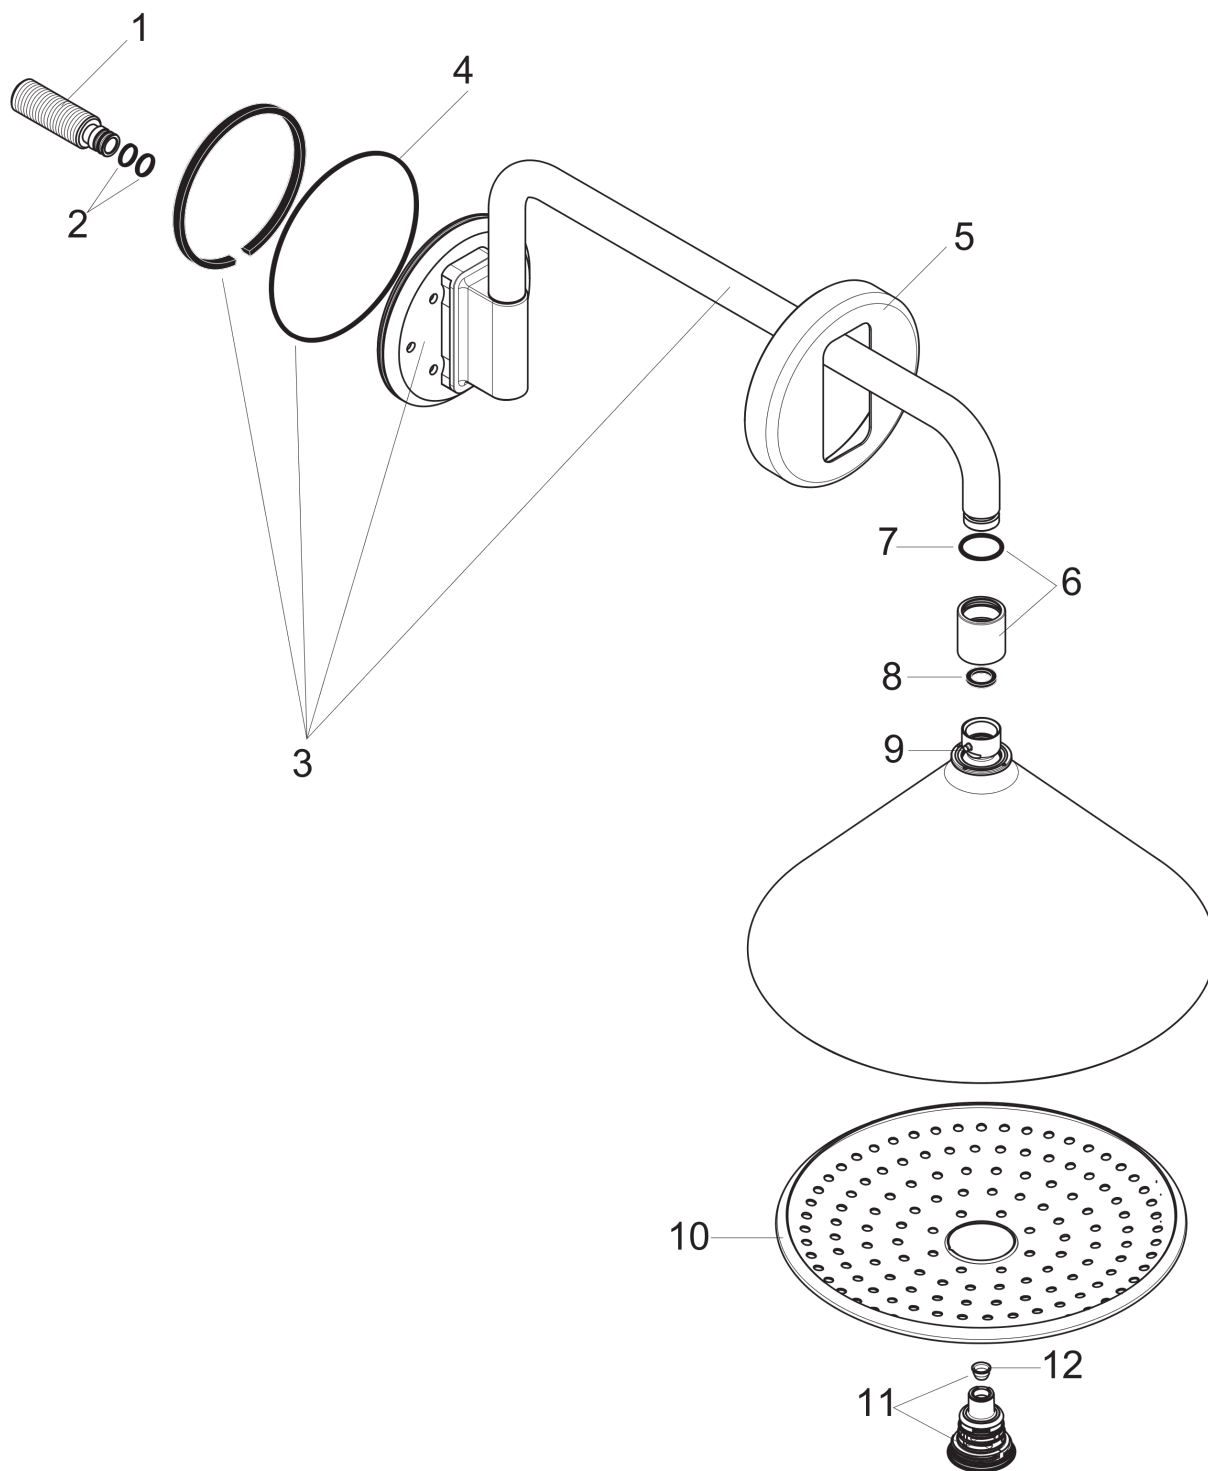

### Scale drawing

## AXOR Showers/Front

Axor 240 2-Jet Wall-Mounted Showerhead Trim designed by Front

Finishes : **chrome** Part no. : **26021001**

## AXOR Showers/Front

**Axor 240 2-Jet Wall-Mounted Showerhead Trim designed by Front**

Finishes : **chrome** Part no. : **26021001**

### Spare parts list

Year of production: >03/14

Pos.	Description	Part no.	Price	PU
1	connecting thread G½	92195000	-	1
2	O-ring 11x2	98127000	-	1
3	shower arm	92194000	-	1
4	O-ring 100x2,5	98417000	-	1
5	escutcheon	92193000	-	1
6	deco-ring	92203000	-	1
7	O-Ring 21x3	98182000	-	1
8	seal	98058000	-	1
9	hollow set screw M4x6	97767000	-	1
10	spray body	92192000	-	1
11	selector assy	98343001	-	1
12	filter	97735000	-	1