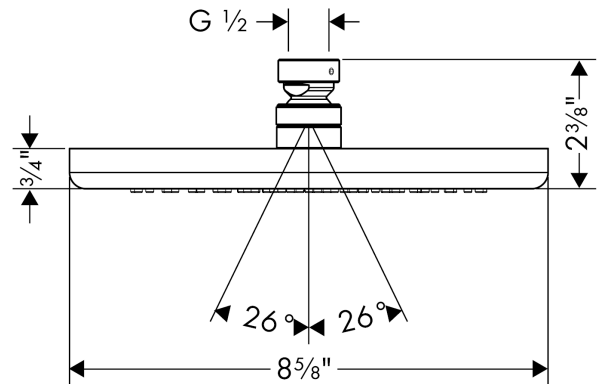

Scale drawing