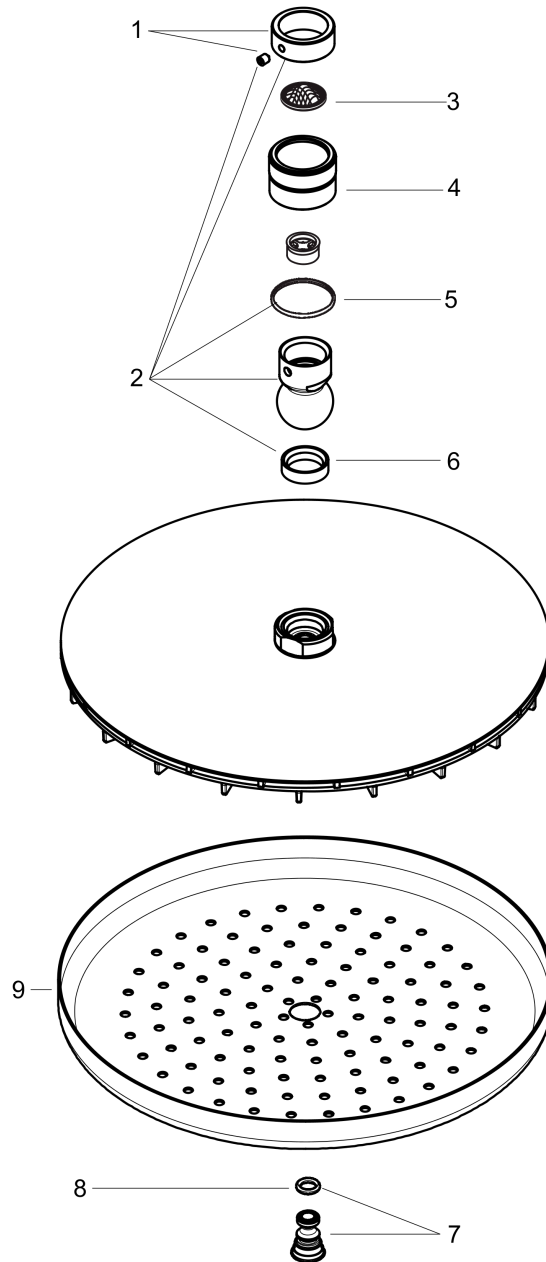

Croma
Croma 220 AIR Green 1-Jet Showerhead, 2.0 GPM
Finishes : **brushed nickel** Part no. : **26478821**

Exploded drawing

Year of production: >11/14

Croma

Croma 220 AIR Green 1-Jet Showerhead, 2.0 GPM

Finishes : **brushed nickel** Part no. : **26478821**

Spare parts list

Year of production: >11/14

Pos.	Description	Part no.	Price	PU
1	lock washer	98942820	-	1
2	ball joint	98941820	-	1
3	filter packing	94246000	-	1
4	nut	97958820	-	1
5	lever collar	97536000	-	1
6	seal	97606000	-	1
7	air jet (Eco)	95795820	-	1
8	O-ring 7x2	98419000	-	1
9	spray body	92882000	-	1