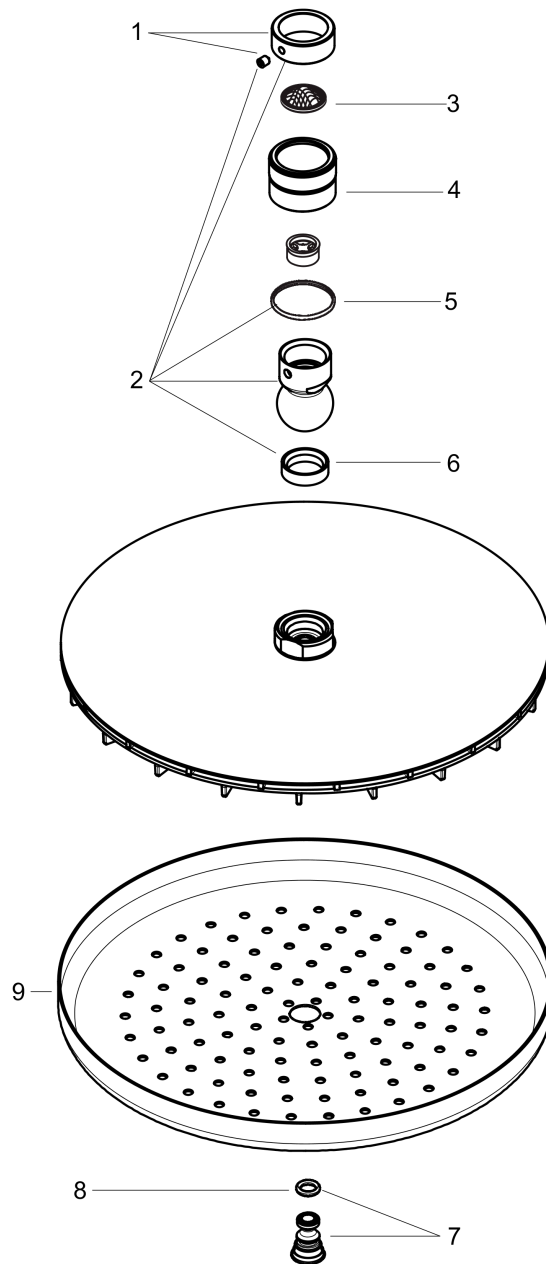

#### Product image

#### Scale drawing

**Croma**  
**Croma 220 AIR Green 1-Jet Showerhead, 2.0 GPM**  
Finishes : **chrome**    Part no. : **26478001**

## Exploded drawing

Year of production: >03/14

**Croma**

**Croma 220 AIR Green 1-Jet Showerhead, 2.0 GPM**

Finishes : **chrome** Part no. : **26478001**

**Spare parts list**

Year of production: >03/14

Pos.	Description	Part no.	Price	PU
1	lock washer	98942000	-	1
2	ball joint	98941000	-	1
3	filter packing	94246000	-	1
4	nut	97958000	-	1
5	lever collar	97536000	-	1
6	seal	97606000	-	1
7	air jet (Eco)	95795000	-	1
8	O-ring 7x2	98419000	-	1
9	spray body	92882000	-	1