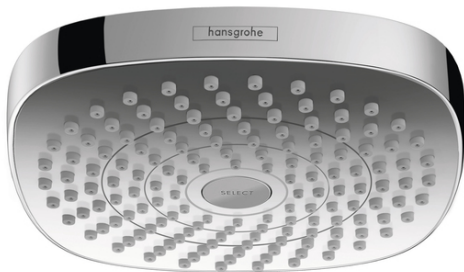

Croma Select E
Croma Select E 180 Green 2-Jet Showerhead, 2.0 GPM
Finishes : **chrome**   Part no. : **26528001**

Description

Features

- 147 no-clog spray channels
- Spray modes: Rain, IntenseRain
- Flow: 2.0 GPM
- Select button for comfortable alternation of spray modes
- Fully-finished matching spray face

Item details

List Price $ 270.00

Technology

Compliance

Product image