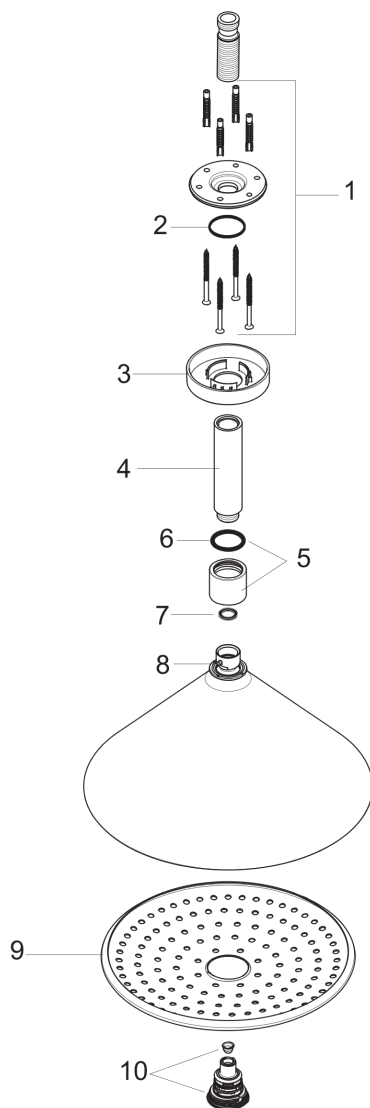

### Scale drawing

## AXOR Showers/Front

Axor 240 2-Jet Showerhead with Ceiling Connector designed by Front

Finishes : **chrome** Part no. : **26022001**

## AXOR Showers/Front

**Axor 240 2-Jet Showerhead with Ceiling Connector designed by Front**

Finishes : **chrome** Part no. : **26022001**

### Spare parts list

Year of production: >03/14

Pos.	Description	Part no.	Price	PU
1	mounting kit	95208000	-	1
2	O-ring 34x2	98383000	-	1
3	escutcheon Ø 80 mm	98940000	-	1
4	shower arm	27479000	-	1
5	deco-ring	92203000	-	1
6	O-ring 26x4	92191000	-	1
7	seal	98058000	-	1
8	hollow set screw M4x6	97767000	-	1
9	spray body	92192000	-	1
10	selector assy	98343001	-	1