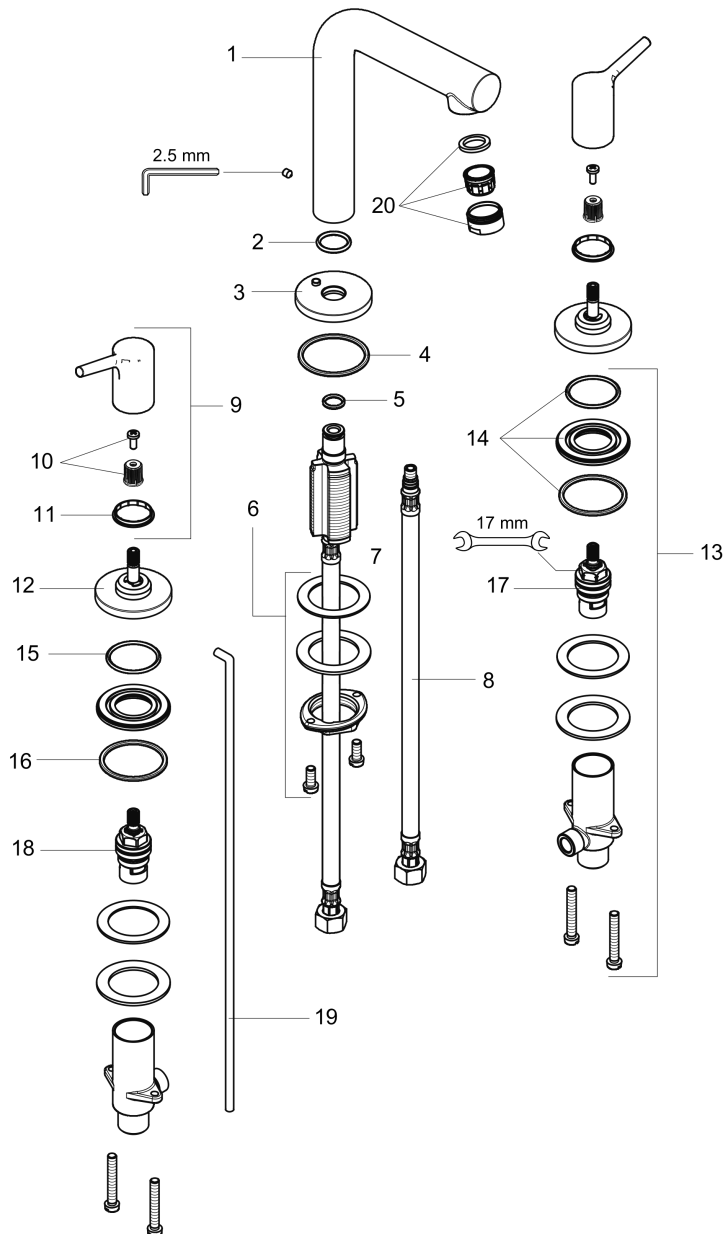

Talis S
Talis S 150 Widespread Faucet
Finishes : **chrome** Part no. : **72130001**

Exploded drawing

Year of production: >11/16

Talis S
Talis S 150 Widespread Faucet

 Finishes : **chrome** Part no. : **72130001**

Spare parts list

Year of production: >11/16

Pos.	Description	Part no.	Price	PU
1	spout cpl.	92769000	-	1
2	O-ring 18x2,5	98139000	-	1
3	escutcheon Ø 53 mm	95272000	-	1
4	O-ring	92768000	-	1
5	O-ring 11x2	98127000	-	1
6	fixing set (Ø 32)	13961000	-	1
7	lever collar	97548000	-	1
8	connection hose 450 mm M8x0,75 G3/8	97206000	-	1
9	handle	92770000	-	1
10	handle fixing set	98932000	-	1
11	set of color-rings cold / hot water	92225000	-	1
12	escutcheon Ø 52 mm	97285000	-	1
13	stop valve cpl.	97357001	-	1
14	nut	92854000	-	1
15	O-Ring 32x2,5	96364000	-	1
16	O-ring 40x3	92634000	-	1
17	shut off unit left closing	94008000	-	1
18	shut off unit right closing	94009000	-	1
19	pull rod	94083000	-	1
20	aerator M24x1 (4,5 l/min)	92877000	-	1
a	pop up waste	88509000	-	1