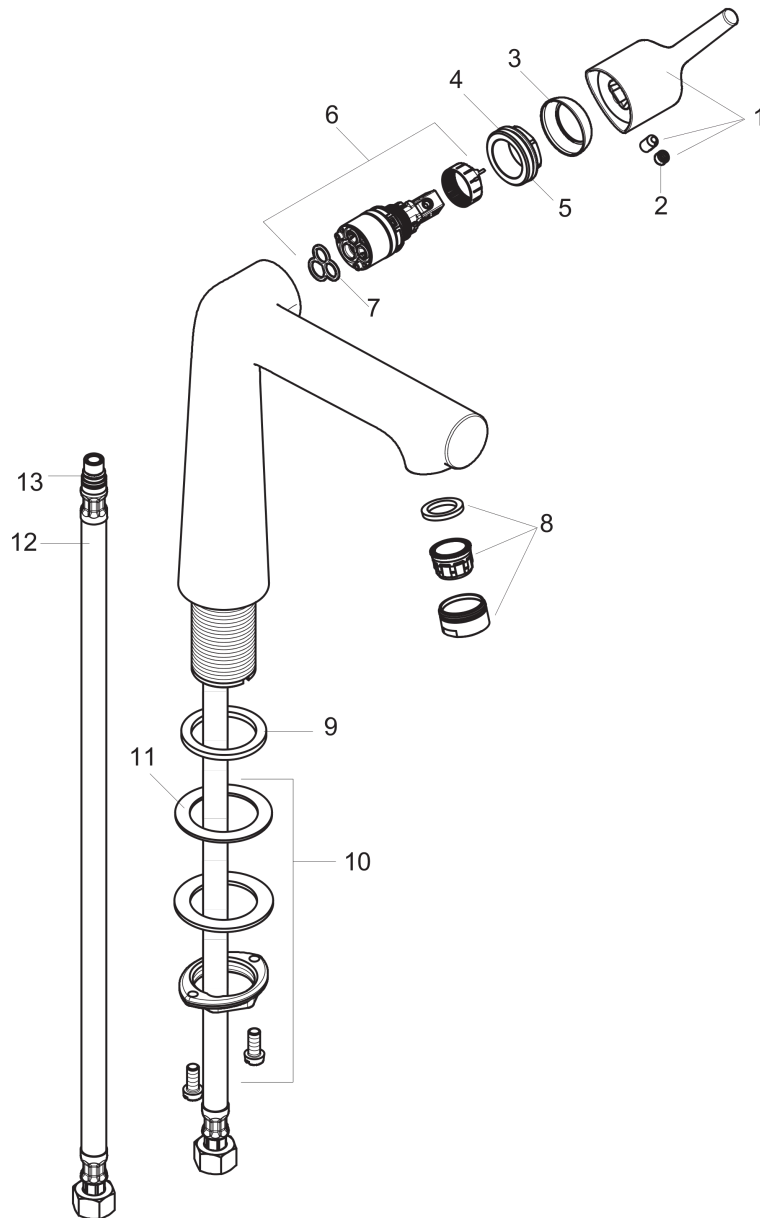

Talis

Talis S 250 Single-Hole Faucet without Pop-Up

Finishes : **chrome** Part no. : **72116001**

Exploded drawing

Year of production: >09/16

Talis

Talis S 250 Single-Hole Faucet without Pop-Up

Finishes : **chrome** Part no. : **72116001**

Spare parts list

Year of production: >09/16

Pos.	Description	Part no.	Price	PU
1	handle	92771000	-	1
2	screw cover	95704000	-	1
3	flange	95493000	-	1
4	nut	95178000	-	1
5	O-ring 24x2	98388000	-	1
6	cartridge, assy	95973001	-	1
7	seal	98865000	-	1
8	aerator M24x1 (4,5 l/min)	92812000	-	1
9	flat seal	98749000	-	1
10	fixing set (Ø 32)	13961000	-	1
11	lever collar	97548000	-	1
12	connection hose 23½" M10x1 3/8"	14099001	-	1
13	O-ring 8x1,75	97827000	-	1
a	fixation extension 35 mm	13898000	-	1

Talis

Talis S 250 Single-Hole Faucet without Pop-Up

Finishes : **brushed nickel** Part no. : **72116821**

Description

Features

- Solid brass
- Aerated spray
- Flow: 1.2 GPM
- Ceramic cartridge
- Pop-up assembly not included

Spare parts list

Year of production: >09/16

Pos.	Description	Part no.	Price	PU
1	handle	92771820	-	1
2	screw cover	95704000	-	1
3	flange	95493820	-	1
4	nut	95178000	-	1
5	O-ring 24x2	98388000	-	1
6	cartridge, assy	95973001	-	1
7	seal	98865000	-	1
8	aerator M24x1 (4,5 l/min)	92812820	-	1
9	flat seal	98749000	-	1
10	fixing set (Ø 32)	13961000	-	1
11	lever collar	97548000	-	1
12	connection hose 23½" M10x1 3/8"	14099001	-	1
13	O-ring 8x1,75	97827000	-	1
a	fixation extension 35 mm	13898000	-	1