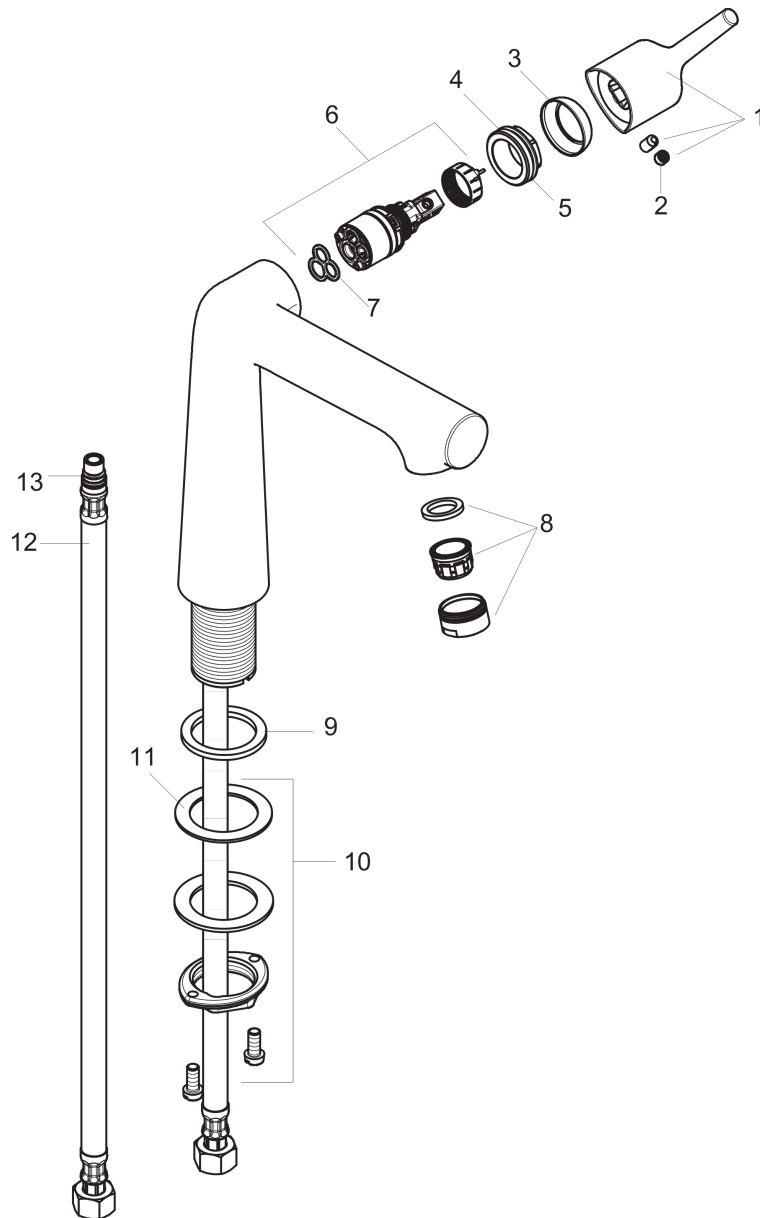

Spare parts list

Year of production: >09/16

Pos.	Description	Part no.	Price	PU
1	handle	92771000	-	1
2	screw cover	95704000	-	1
3	flange	95493000	-	1
4	nut	95178000	-	1
5	O-ring 24x2	98388000	-	1
6	cartridge, assy	95973001	-	1
7	seal	98865000	-	1
8	aerator M24x1 (4,5 l/min)	92812000	-	1
9	flat seal	98749000	-	1
10	fixing set (Ø 32)	13961000	-	1
11	lever collar	97548000	-	1
12	connection hose 23½" M10x1 3/8"	14099001	-	1
13	O-ring 8x1,75	97827000	-	1
a	fixation extension 35 mm	13898000	-	1

Talis

Talis S 250 Single-Hole Faucet without Pop-Up

Finishes : **brushed nickel** Part no. : **72116821**

Description

Features

- Solid brass
- Aerated spray
- Flow: 1.2 GPM
- Ceramic cartridge
- Pop-up assembly not included

Talis S 250 Single-Hole Faucet without Pop-Up

Finishes : **brushed nickel** Part no. : **72116821**

Exploded drawing

Year of production: >09/16

Talis

Talis S 250 Single-Hole Faucet without Pop-Up

Finishes : **brushed nickel** Part no. : **72116821**

Spare parts list

Year of production: >09/16

Pos.	Description	Part no.	Price	PU
1	handle	92771820	-	1
2	screw cover	95704000	-	1
3	flange	95493820	-	1
4	nut	95178000	-	1
5	O-ring 24x2	98388000	-	1
6	cartridge, assy	95973001	-	1
7	seal	98865000	-	1
8	aerator M24x1 (4,5 l/min)	92812820	-	1
9	flat seal	98749000	-	1
10	fixing set (Ø 32)	13961000	-	1
11	lever collar	97548000	-	1
12	connection hose 23½" M10x1 3/8"	14099001	-	1
13	O-ring 8x1,75	97827000	-	1
a	fixation extension 35 mm	13898000	-	1