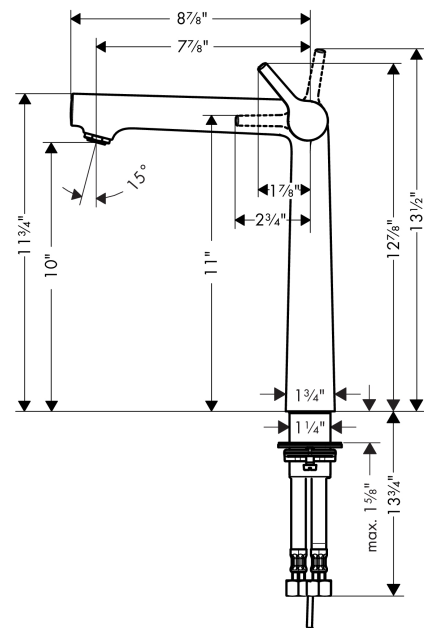

Scale drawing