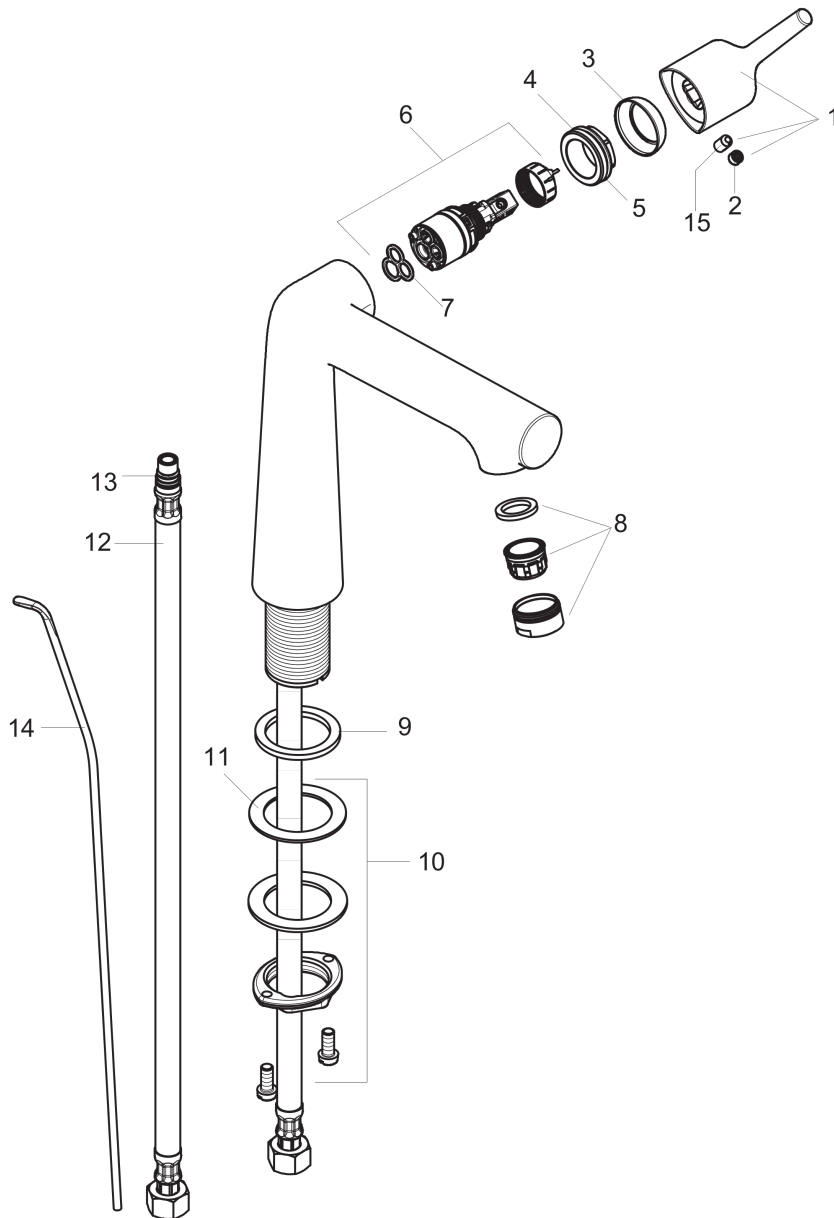

Talis

Talis S 140 Single-Hole Faucet

Finishes : **chrome**   Part no. : **72113001**

Exploded drawing

Year of production: >09/16

Talis

Talis S 140 Single-Hole Faucet

Finishes : **chrome** Part no. : **72113001**

Spare parts list

Year of production: >09/16

Pos.	Description	Part no.	Price	PU
1	handle	92771000	-	1
2	screw cover	95704000	-	1
3	flange	95493000	-	1
4	nut	95178000	-	1
5	O-ring 24x2	98388000	-	1
6	cartridge, assy	95973001	-	1
7	seal	98865000	-	1
8	aerator M24x1 (4,5 l/min)	92812000	-	1
9	flat seal	98749000	-	1
10	fixing set (Ø 32)	13961000	-	1
11	lever collar	97548000	-	1
12	connection hose 23½" M10x1 3/8"	14099001	-	1
13	O-ring 8x1,75	97827000	-	1
14	pull rod	96657000	-	1
15	hollow set screw M6x10 DIN 916	96029000	-	1
a	pop up waste	88509000	-	1
b	fixation extension 35 mm	13898000	-	1