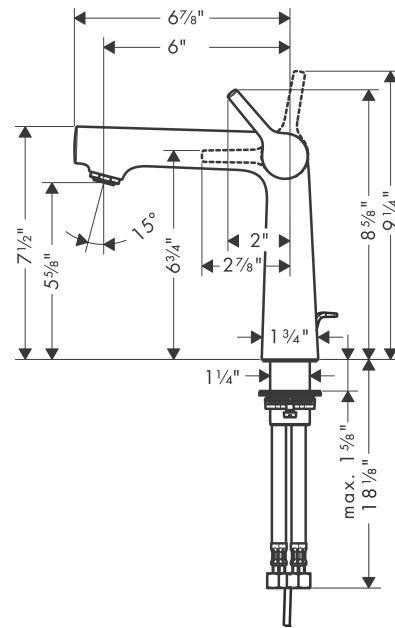

Talis

Talis S 140 Single-Hole Faucet

Finishes : **brushed nickel** Part no. : **72113821**

Description

Features

- Solid brass
- Aerated spray
- Flow: 1.2 GPM
- Ceramic cartridge
- Includes pop-up assembly

Item details

List Price

\$ 482.00

Technology

Compliance

Product image

Scale drawing

Talis

Talis S 140 Single-Hole Faucet

Finishes : brushed nickel Part no. : 72113821

Exploded drawing

Year of production: >09/16

Talis

Talis S 140 Single-Hole Faucet

Finishes : **brushed nickel** Part no. : **72113821**

Spare parts list

Year of production: >09/16

Pos.	Description	Part no.	Price	PU
1	handle	92771820	-	1
2	screw cover	95704000	-	1
3	flange	95493820	-	1
4	nut	95178000	-	1
5	O-ring 24x2	98388000	-	1
6	cartridge, assy	95973001	-	1
7	seal	98865000	-	1
8	aerator M24x1 (4,5 l/min)	92812820	-	1
9	flat seal	98749000	-	1
10	fixing set (Ø 32)	13961000	-	1
11	lever collar	97548000	-	1
12	connection hose 23½" M10x1 3/8"	14099001	-	1
13	O-ring 8x1,75	97827000	-	1
14	pull rod	96657820	-	1
15	hollow set screw M6x10 DIN 916	96029000	-	1
a	fixation extension 35 mm	13898000	-	1
b	pop up waste	88509820	-	1