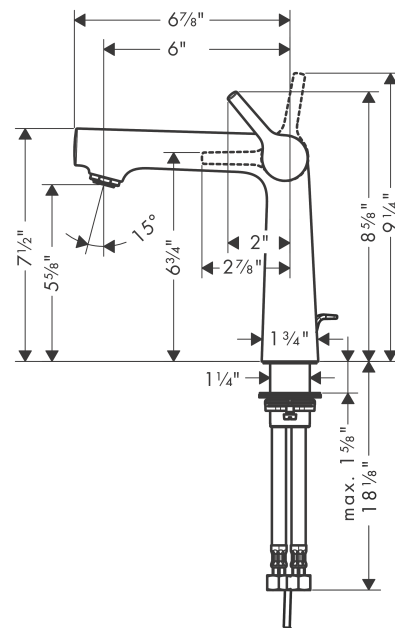

Scale drawing