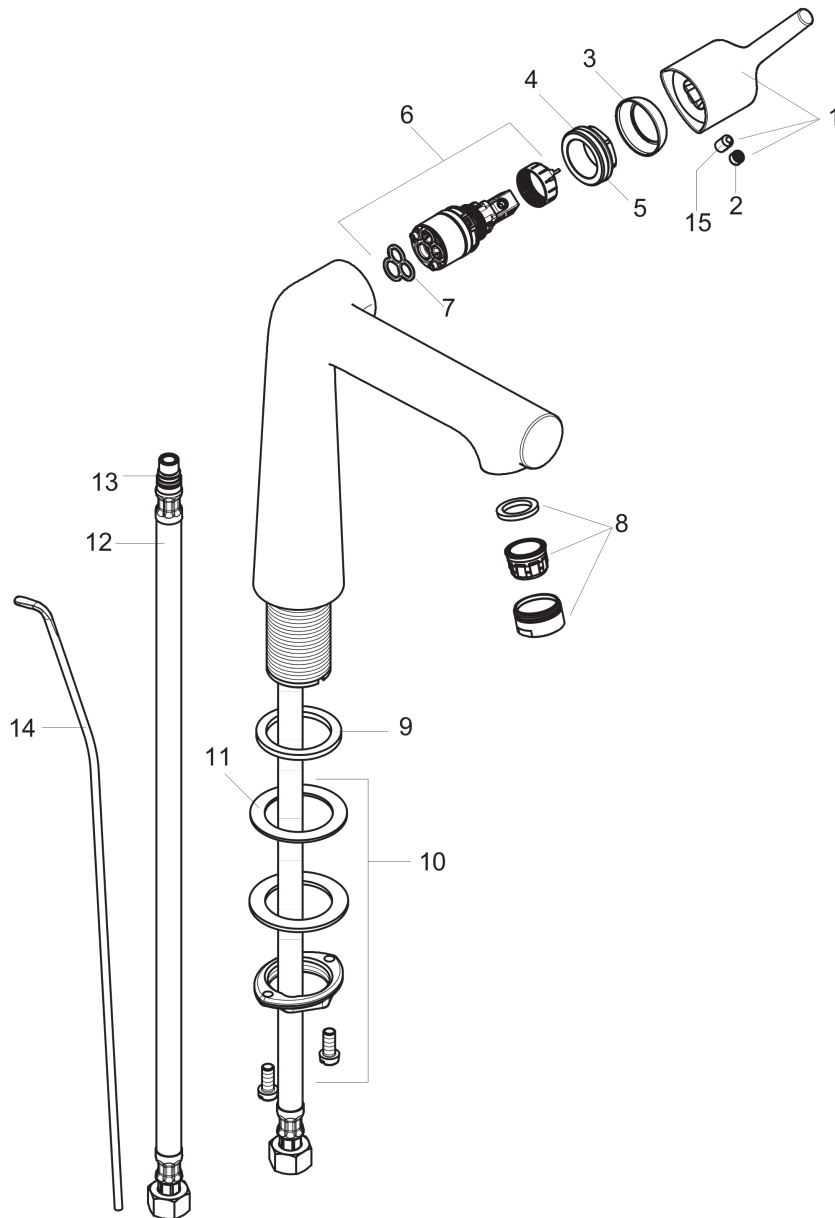

Pos.	Description	Part no.	Price	PU
1	handle	92771000	-	1
2	screw cover	95704000	-	1
3	flange	95493000	-	1
4	nut	95178000	-	1
5	O-ring 24x2	98388000	-	1
6	cartridge, assy	95973001	-	1
7	seal	98865000	-	1
8	aerator M24x1 (4,5 l/min)	92812000	-	1
9	flat seal	98749000	-	1
10	fixing set (Ø 32)	13961000	-	1
11	lever collar	97548000	-	1
12	connection hose 23½" M10x1 3/8"	14099001	-	1
13	O-ring 8x1,75	97827000	-	1
14	pull rod	96657000	-	1
15	hollow set screw M6x10 DIN 916	96029000	-	1
a	pop up waste	88509000	-	1
b	fixation extension 35 mm	13898000	-	1

Talis

Talis S 140 Single-Hole Faucet

Finishes : **brushed nickel** Part no. : **72113821**

Description

Features

- Solid brass
- Aerated spray
- Flow: 1.2 GPM
- Ceramic cartridge
- Includes pop-up assembly

Item details

Finishes : brushed nickel Part no. : 72113821

Exploded drawing

Year of production: >09/16

Talis

Talis S 140 Single-Hole Faucet

Finishes : **brushed nickel** Part no. : **72113821**

Spare parts list

Year of production: >09/16

Pos.	Description	Part no.	Price	PU
1	handle	92771820	-	1
2	screw cover	95704000	-	1
3	flange	95493820	-	1
4	nut	95178000	-	1
5	O-ring 24x2	98388000	-	1
6	cartridge, assy	95973001	-	1
7	seal	98865000	-	1
8	aerator M24x1 (4,5 l/min)	92812820	-	1
9	flat seal	98749000	-	1
10	fixing set (Ø 32)	13961000	-	1
11	lever collar	97548000	-	1
12	connection hose 23½" M10x1 3/8"	14099001	-	1
13	O-ring 8x1,75	97827000	-	1
14	pull rod	96657820	-	1
15	hollow set screw M6x10 DIN 916	96029000	-	1
a	fixation extension 35 mm	13898000	-	1
b	pop up waste	88509820	-	1