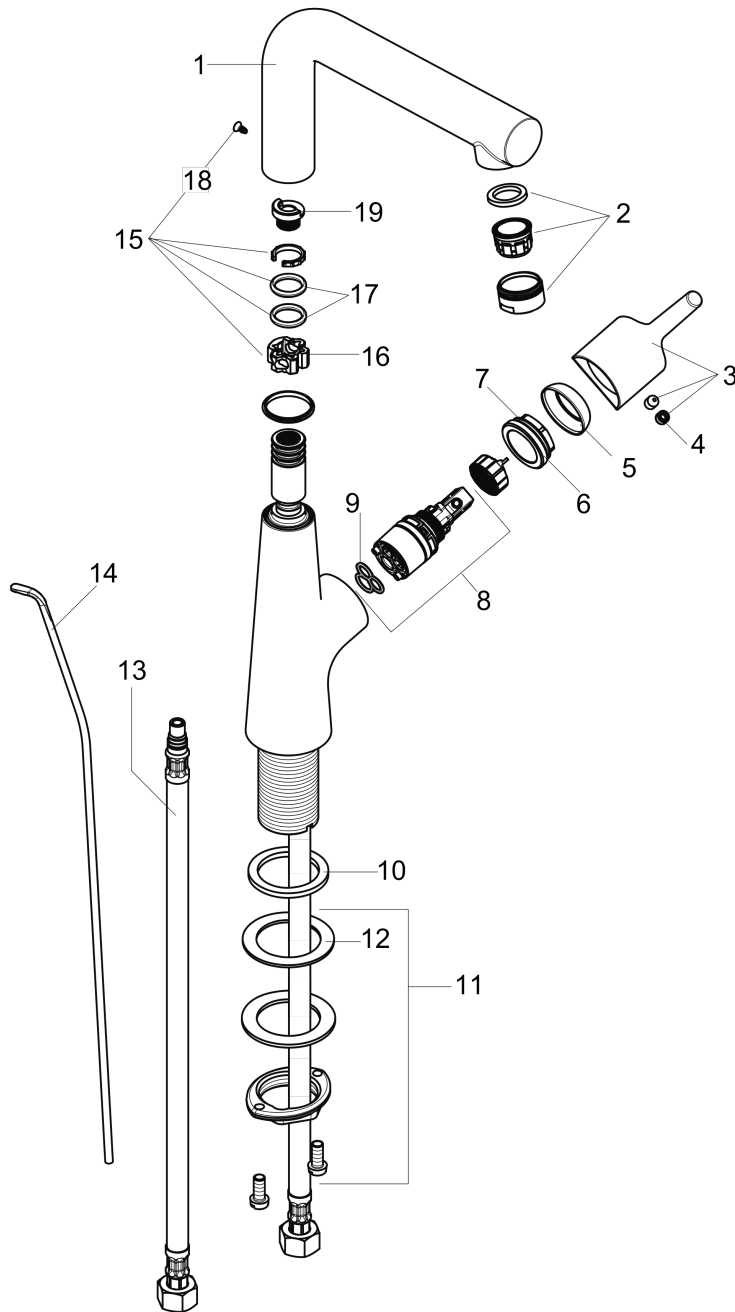

Talis S
Talis S 210 Single-Hole Faucet
 Finishes : **chrome** Part no. : **72105001**

Description

Features

- Solid brass
- Aerated spray
- Flow: 1.2 GPM
- Ceramic cartridge
- Includes pop-up assembly
- Swivel range 120°

Item details

List Price \$ 386.00

Technology

Compliance

Product image

Scale drawing

Talis S
Talis S 210 Single-Hole Faucet
Finishes : **chrome** Part no. : **72105001**

Exploded drawing

Year of production: >09/16

Talis S
Talis S 210 Single-Hole Faucet

 Finishes : **chrome** Part no. : **72105001**

Spare parts list

Year of production: >09/16

Pos.	Description	Part no.	Price	PU
1	spout cpl.	92775000	-	1
2	aerator M24x1 (4,5 l/min)	92877000	-	1
3	handle	92771000	-	1
4	screw cover	95704000	-	1
5	flange	95493000	-	1
6	nut	95178000	-	1
7	O-ring 24x2	98388000	-	1
8	cartridge, assy	95973001	-	1
9	seal	98865000	-	1
10	flat seal	98749000	-	1
11	fixing set (Ø 32)	13961000	-	1
12	lever collar	97548000	-	1
13	connection hose 18½" M8x0,75 3/8"	96321001	-	1
14	pull rod	96657000	-	1
15	sealing set	92646000	-	1
16	axialring	97558000	-	1
17	O-Ring 14x2,5	98189000	-	1
18	screw	97662000	-	1
19	set of locating rings (110° / 150°)	98486000	-	1
a	pop up waste	88509000	-	1
b	fixation extension 35 mm	13898000	-	1

Talis S

Talis S 210 Single-Hole Faucet

Finishes : **brushed nickel** Part no. : **72105821**

Description

Features

- Solid brass
- Aerated spray
- Flow: 1.2 GPM
- Ceramic cartridge
- Includes pop-up assembly
- Swivel range 120°