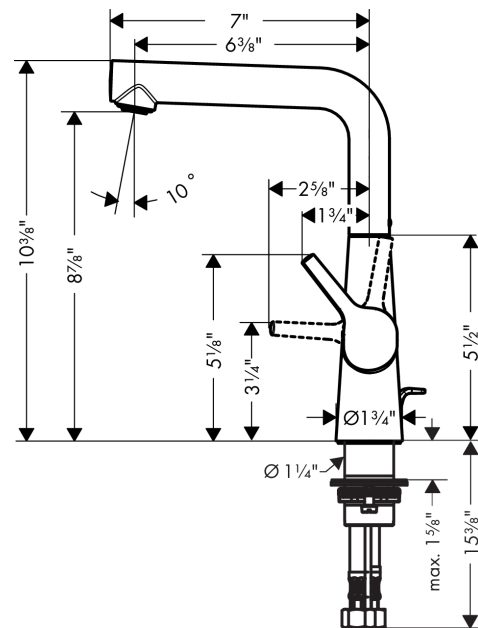

Talis S
Talis S 210 Single-Hole Faucet
 Finishes : **chrome** Part no. : **72105001**

Description

Features

- Solid brass
- Aerated spray
- Flow: 1.2 GPM
- Ceramic cartridge
- Includes pop-up assembly
- Swivel range 120°

Item details

List Price \$ 386.00

Technology

Compliance

Product image

Scale drawing

Talis S
Talis S 210 Single-Hole Faucet
Finishes : **chrome** Part no. : **72105001**

Exploded drawing

Year of production: >09/16

Talis S
Talis S 210 Single-Hole Faucet

 Finishes : **chrome** Part no. : **72105001**

Spare parts list

Year of production: >09/16

Pos.	Description	Part no.	Price	PU
1	spout cpl.	92775000	-	1
2	aerator M24x1 (4,5 l/min)	92877000	-	1
3	handle	92771000	-	1
4	screw cover	95704000	-	1
5	flange	95493000	-	1
6	nut	95178000	-	1
7	O-ring 24x2	98388000	-	1
8	cartridge, assy	95973001	-	1
9	seal	98865000	-	1
10	flat seal	98749000	-	1
11	fixing set (Ø 32)	13961000	-	1
12	lever collar	97548000	-	1
13	connection hose 18½" M8x0,75 3/8"	96321001	-	1
14	pull rod	96657000	-	1
15	sealing set	92646000	-	1
16	axialring	97558000	-	1
17	O-Ring 14x2,5	98189000	-	1
18	screw	97662000	-	1
19	set of locating rings (110° / 150°)	98486000	-	1
a	pop up waste	88509000	-	1
b	fixation extension 35 mm	13898000	-	1

Talis S

Talis S 210 Single-Hole Faucet

Finishes : **brushed nickel** Part no. : **72105821**

Description

Features

- Solid brass
- Aerated spray
- Flow: 1.2 GPM
- Ceramic cartridge
- Includes pop-up assembly
- Swivel range 120°