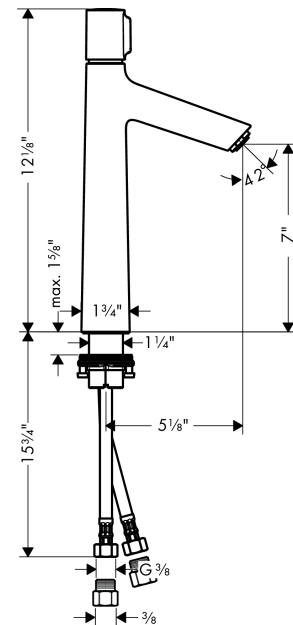

Talis S
Talis Select S 190 Single-Hole Faucet without Pop-Up
 Finishes : **chrome** Part no. : **72045001**

Description

Features

- Solid brass
- Aerated spray
- Flow: 1.2 GPM
- Select cartridge for easy, intuitive operation: Push handle to turn water on and off, and turn to adjust temperature
- Pop-up assembly not included

Item details

List Price \$ 344.00

Technology

Compliance

Product image

Scale drawing

Talis S
Talis Select S 190 Single-Hole Faucet without Pop-Up
Finishes : **chrome** Part no. : **72045001**

Exploded drawing

Year of production: >09/16

Talis S

Talis Select S 190 Single-Hole Faucet without Pop-Up

Finishes : **chrome** Part no. : **72045001**

Spare parts list

Year of production: >09/16

Pos.	Description	Part no.	Price	PU
1	handle	92525000	-	1
2	adapter for handle	92526000	-	1
3	nut	92528000	-	1
4	O-ring 27x1,5	92527000	-	1
5	cartridge, assy	92529000	-	1
6	adapter for cartridge	98866000	-	1
7	O-ring 23x2	98398000	-	1
8	aerator M24x1 (4,5 l/min)	92877000	-	1
9	flat seal	98749000	-	1
10	fixing set (Ø 32)	13961000	-	1
11	lever collar	97548000	-	1
12	connection hose 600 mm M8x0,75 G3/8	92629000	-	1
13	O-ring 7x1,5	98422000	-	1
14	non return valve DW 10	96456000	-	1
15	filter	92532000	-	1
16	sealing set	92533000	-	1
17	adapter for connection hose	88802000	-	1

Talis S
Talis Select S 190 Single-Hole Faucet without Pop-Up
 Finishes : **brushed nickel** Part no. : **72045821**

Description

Features

- Solid brass
- Aerated spray
- Flow: 1.2 GPM
- Select cartridge for easy, intuitive operation: Push handle to turn water on and off, and turn to adjust temperature
- Pop-up assembly not included