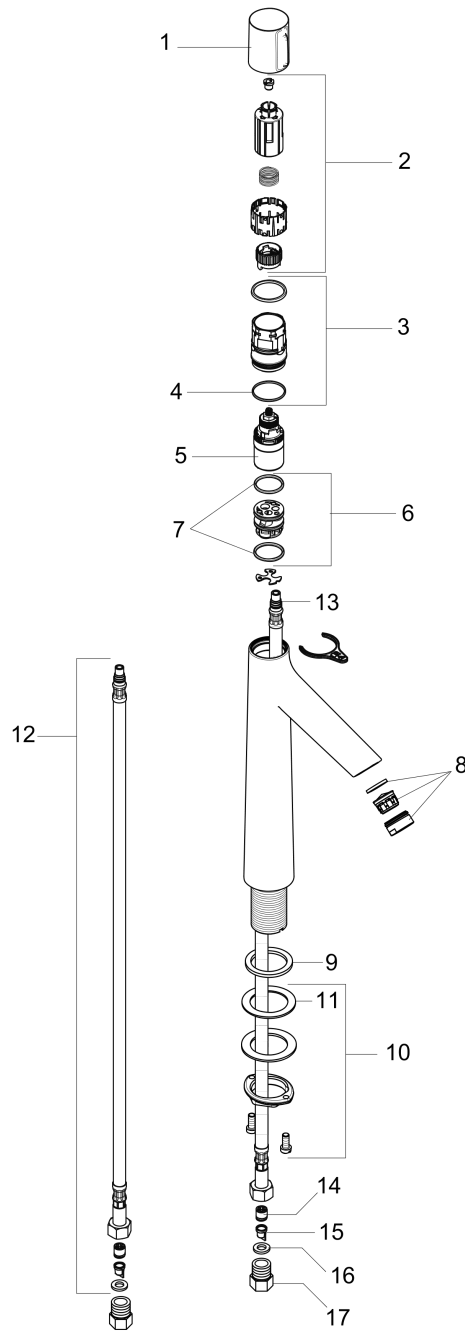

Talis S
Talis Select S 190 Single-Hole Faucet without Pop-Up
 Finishes : **chrome** Part no. : **72045001**

Description

Features

- Solid brass
- Aerated spray
- Flow: 1.2 GPM
- Select cartridge for easy, intuitive operation: Push handle to turn water on and off, and turn to adjust temperature
- Pop-up assembly not included

Item details

List Price \$ 344.00

Technology

Compliance

Product image

Scale drawing

Talis S
Talis Select S 190 Single-Hole Faucet without Pop-Up
Finishes : **chrome** Part no. : **72045001**

Exploded drawing

Year of production: >09/16

Talis S

Talis Select S 190 Single-Hole Faucet without Pop-Up

Finishes : **chrome** Part no. : **72045001**

Spare parts list

Year of production: >09/16

Pos.	Description	Part no.	Price	PU
1	handle	92525000	-	1
2	adapter for handle	92526000	-	1
3	nut	92528000	-	1
4	O-ring 27x1,5	92527000	-	1
5	cartridge, assy	92529000	-	1
6	adapter for cartridge	98866000	-	1
7	O-ring 23x2	98398000	-	1
8	aerator M24x1 (4,5 l/min)	92877000	-	1
9	flat seal	98749000	-	1
10	fixing set (Ø 32)	13961000	-	1
11	lever collar	97548000	-	1
12	connection hose 600 mm M8x0,75 G3/8	92629000	-	1
13	O-ring 7x1,5	98422000	-	1
14	non return valve DW 10	96456000	-	1
15	filter	92532000	-	1
16	sealing set	92533000	-	1
17	adapter for connection hose	88802000	-	1

Talis S
Talis Select S 190 Single-Hole Faucet without Pop-Up
 Finishes : **brushed nickel** Part no. : **72045821**

Description

Features

- Solid brass
- Aerated spray
- Flow: 1.2 GPM
- Select cartridge for easy, intuitive operation: Push handle to turn water on and off, and turn to adjust temperature
- Pop-up assembly not included