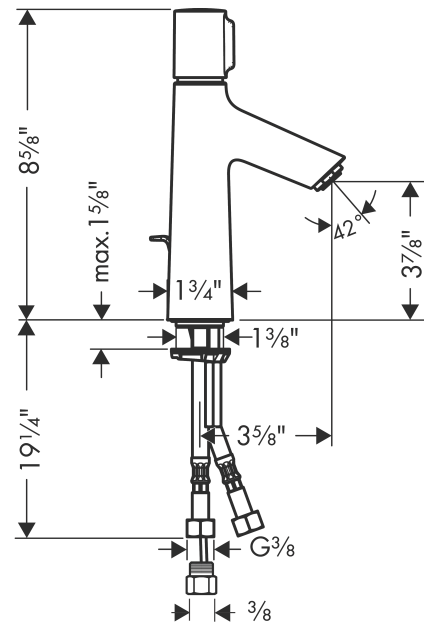

Talis S
Talis Select S 100 Single-Hole Faucet
 Finishes : **brushed nickel** Part no. : **72042821**

Description

Features

- Solid brass
- Aerated spray
- Flow: 1.2 GPM
- Select cartridge for easy, intuitive operation: Push handle to turn water on and off, and turn to adjust temperature
- Includes pop-up assembly

Item details

List Price \$ 344.00

Technology

Compliance

Product image

Scale drawing

Talis S
Talis Select S 100 Single-Hole Faucet
Finishes : **brushed nickel** Part no. : **72042821**

Exploded drawing

Year of production: >09/16

Talis S

Talis Select S 100 Single-Hole Faucet

Finishes : **brushed nickel** Part no. : **72042821**

Spare parts list

Year of production: >09/16

Pos.	Description	Part no.	Price	PU
1	handle	92525820	-	1
2	adapter for handle	92526000	-	1
3	nut	92528000	-	1
4	O-ring 27x1,5	92527000	-	1
5	cartridge, assy	92529000	-	1
6	adapter for cartridge	98866000	-	1
7	O-ring 23x2	98398000	-	1
8	aerator M24x1 (4,5 l/min)	92877820	-	1
9	screw M8 x 68	97736000	-	1
10	seal Ø 42	98722000	-	1
11	fixing set	96016000	-	1
12	connection hose 600 mm M8x0,75 G3/8	92629000	-	1
13	O-ring 7x1,5	98422000	-	1
14	non return valve DW 10	96456000	-	1
15	filter	92532000	-	1
16	sealing set	92533000	-	1
17	adapter for connection hose	88802000	-	1
18	pull rod	96657820	-	1
a	pop up waste	88509820	-	1