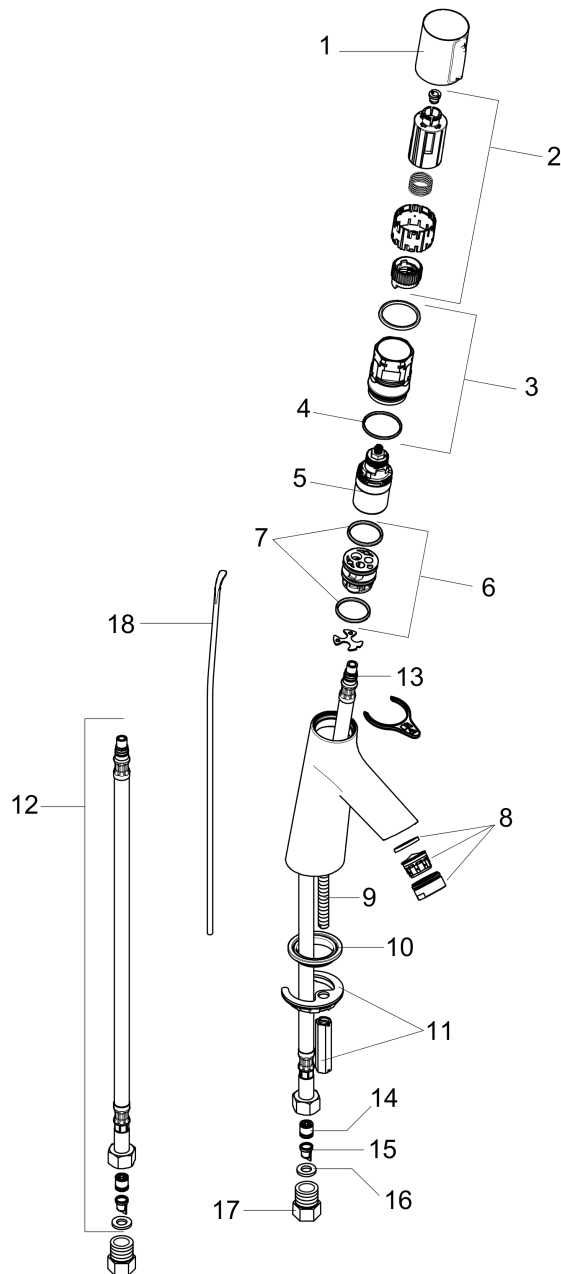

Year of production: >09/16

Talis S
Talis Select S 100 Single-Hole Faucet

 Finishes : **chrome** Part no. : **72042001**

Spare parts list

Year of production: >09/16

Pos.	Description	Part no.	Price	PU
1	handle	92525000	-	1
2	adapter for handle	92526000	-	1
3	nut	92528000	-	1
4	O-ring 27x1,5	92527000	-	1
5	cartridge, assy	92529000	-	1
6	adapter for cartridge	98866000	-	1
7	O-ring 23x2	98398000	-	1
8	aerator M24x1 (4,5 l/min)	92877000	-	1
9	screw M8 x 68	97736000	-	1
10	seal Ø 42	98722000	-	1
11	fixing set	96016000	-	1
12	connection hose 600 mm M8x0,75 G3/8	92629000	-	1
13	O-ring 7x1,5	98422000	-	1
14	non return valve DW 10	96456000	-	1
15	filter	92532000	-	1
16	sealing set	92533000	-	1
17	adapter for connection hose	88802000	-	1
18	pull rod	96657000	-	1
a	pop up waste	88509000	-	1

Item details

List Price \$ 344.00

Technology

Compliance

Product image

Scale drawing

Talis S
Talis Select S 100 Single-Hole Faucet
Finishes : **brushed nickel** Part no. : **72042821**

Exploded drawing

Year of production: >09/16

Talis S

Talis Select S 100 Single-Hole Faucet

Finishes : **brushed nickel** Part no. : **72042821**

Spare parts list

Year of production: >09/16

Pos.	Description	Part no.	Price	PU
1	handle	92525820	-	1
2	adapter for handle	92526000	-	1
3	nut	92528000	-	1
4	O-ring 27x1,5	92527000	-	1
5	cartridge, assy	92529000	-	1
6	adapter for cartridge	98866000	-	1
7	O-ring 23x2	98398000	-	1
8	aerator M24x1 (4,5 l/min)	92877820	-	1
9	screw M8 x 68	97736000	-	1
10	seal Ø 42	98722000	-	1
11	fixing set	96016000	-	1
12	connection hose 600 mm M8x0,75 G3/8	92629000	-	1
13	O-ring 7x1,5	98422000	-	1
14	non return valve DW 10	96456000	-	1
15	filter	92532000	-	1
16	sealing set	92533000	-	1
17	adapter for connection hose	88802000	-	1
18	pull rod	96657820	-	1
a	pop up waste	88509820	-	1