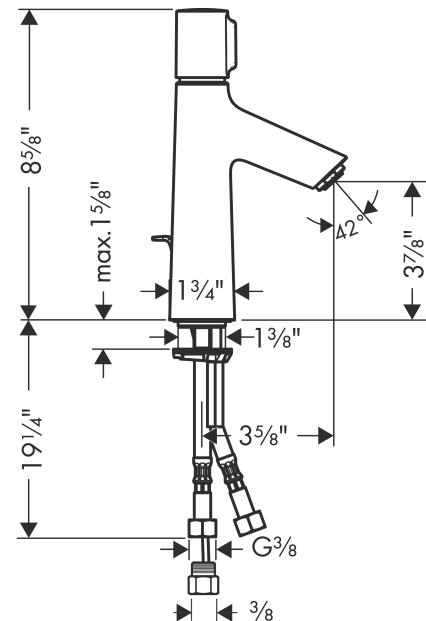

Scale drawing