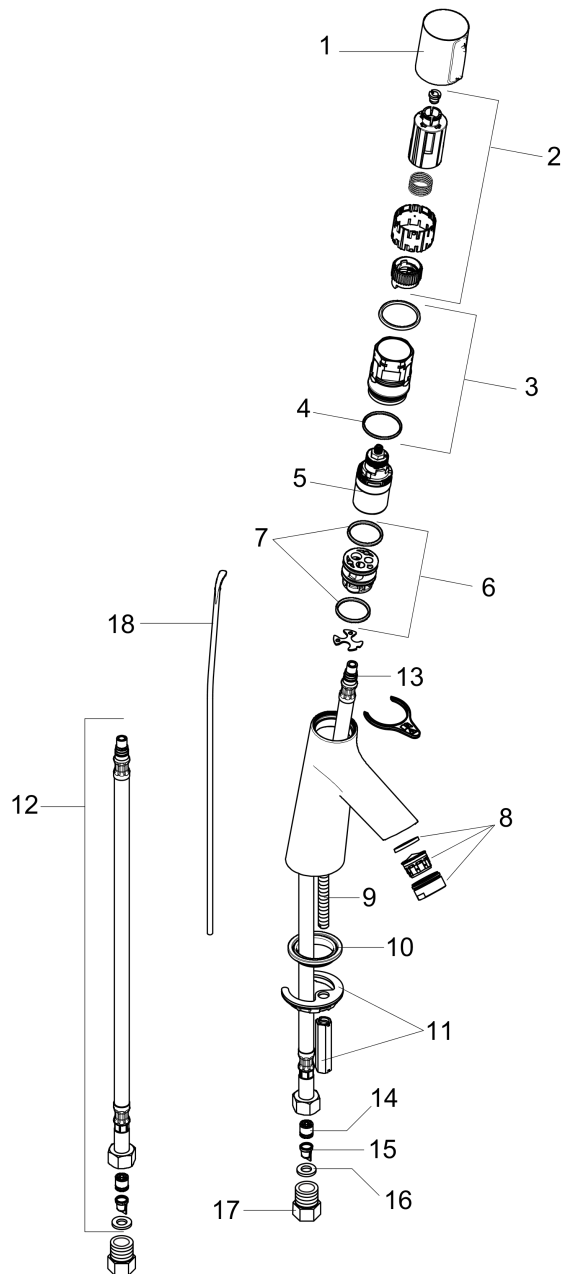

Year of production: >09/16

Talis S
Talis Select S 100 Single-Hole Faucet

 Finishes : **chrome** Part no. : **72042001**

Spare parts list

Year of production: >09/16

Pos.	Description	Part no.	Price	PU
1	handle	92525000	-	1
2	adapter for handle	92526000	-	1
3	nut	92528000	-	1
4	O-ring 27x1,5	92527000	-	1
5	cartridge, assy	92529000	-	1
6	adapter for cartridge	98866000	-	1
7	O-ring 23x2	98398000	-	1
8	aerator M24x1 (4,5 l/min)	92877000	-	1
9	screw M8 x 68	97736000	-	1
10	seal Ø 42	98722000	-	1
11	fixing set	96016000	-	1
12	connection hose 600 mm M8x0,75 G3/8	92629000	-	1
13	O-ring 7x1,5	98422000	-	1
14	non return valve DW 10	96456000	-	1
15	filter	92532000	-	1
16	sealing set	92533000	-	1
17	adapter for connection hose	88802000	-	1
18	pull rod	96657000	-	1
a	pop up waste	88509000	-	1

Talis S
Talis Select S 100 Single-Hole Faucet
 Finishes : **brushed nickel** Part no. : **72042821**

Description

Features

- Solid brass
- Aerated spray
- Flow: 1.2 GPM
- Select cartridge for easy, intuitive operation: Push handle to turn water on and off, and turn to adjust temperature
- Includes pop-up assembly

Year of production: >09/16

Talis S

Talis Select S 100 Single-Hole Faucet

Finishes : **brushed nickel** Part no. : **72042821**

Spare parts list

Year of production: >09/16

Pos.	Description	Part no.	Price	PU
1	handle	92525820	-	1
2	adapter for handle	92526000	-	1
3	nut	92528000	-	1
4	O-ring 27x1,5	92527000	-	1
5	cartridge, assy	92529000	-	1
6	adapter for cartridge	98866000	-	1
7	O-ring 23x2	98398000	-	1
8	aerator M24x1 (4,5 l/min)	92877820	-	1
9	screw M8 x 68	97736000	-	1
10	seal Ø 42	98722000	-	1
11	fixing set	96016000	-	1
12	connection hose 600 mm M8x0,75 G3/8	92629000	-	1
13	O-ring 7x1,5	98422000	-	1
14	non return valve DW 10	96456000	-	1
15	filter	92532000	-	1
16	sealing set	92533000	-	1
17	adapter for connection hose	88802000	-	1
18	pull rod	96657820	-	1
a	pop up waste	88509820	-	1