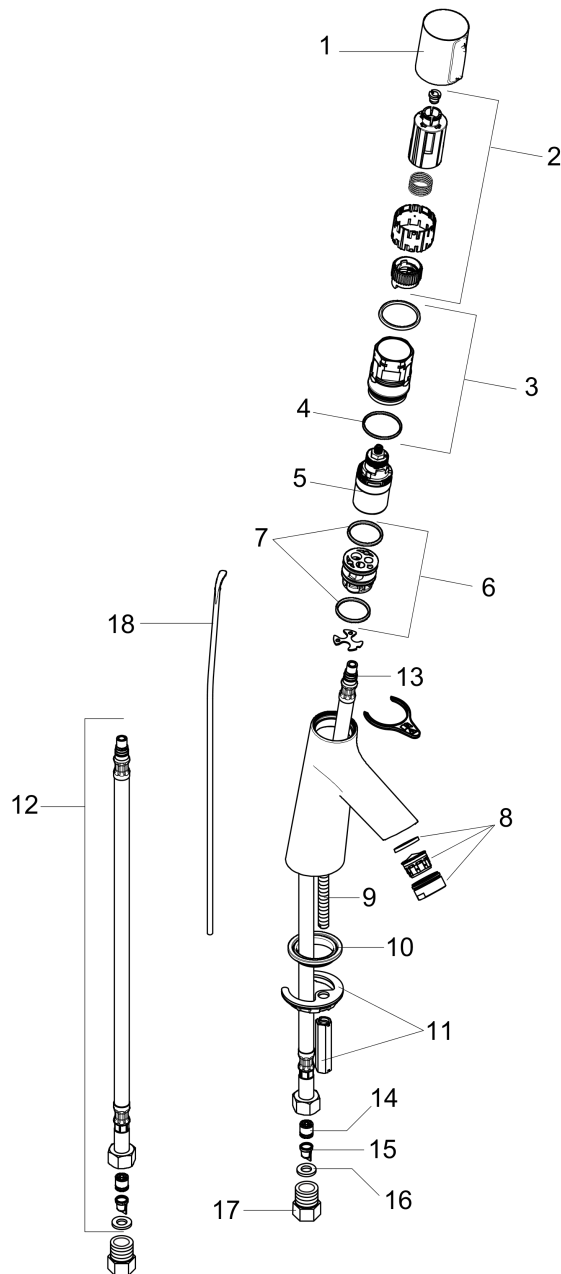

## Scale drawing

**Talis S**  
**Talis Select S 80 Single-Hole Faucet**  
Finishes : **chrome**    Part no. : **72040001**

## Exploded drawing

Year of production: >09/16

**Talis S**
**Talis Select S 80 Single-Hole Faucet**

 Finishes : **chrome**    Part no. : **72040001**

**Spare parts list**

Year of production: &gt;09/16

Pos.	Description	Part no.	Price	PU
1	handle	92525000	-	1
2	adapter for handle	92526000	-	1
3	nut	92528000	-	1
4	O-ring 27x1,5	92527000	-	1
5	cartridge, assy	92529000	-	1
6	adapter for cartridge	98866000	-	1
7	O-ring 23x2	98398000	-	1
8	aerator M24x1 (4,5 l/min)	92877000	-	1
9	screw M8 x 68	97736000	-	1
10	seal Ø 42	98722000	-	1
11	fixing set	96016000	-	1
12	connection hose 600 mm M8x0,75 G3/8	92629000	-	1
13	O-ring 7x1,5	98422000	-	1
14	non return valve DW 10	96456000	-	1
15	filter	92532000	-	1
16	sealing set	92533000	-	1
17	adapter for connection hose	88802000	-	1
18	pull rod	96657000	-	1
a	pop up waste	88509000	-	1

## Exploded drawing

Year of production: >09/16

#### Spare parts list

Year of production: >09/16

Pos.	Description	Part no.	Price	PU
1	handle	92525820	-	1
2	adapter for handle	92526000	-	1
3	nut	92528000	-	1
4	O-ring 27x1,5	92527000	-	1
5	cartridge, assy	92529000	-	1
6	adapter for cartridge	98866000	-	1
7	O-ring 23x2	98398000	-	1
8	aerator M24x1 (4,5 l/min)	92877820	-	1
9	screw M8 x 68	97736000	-	1
10	seal Ø 42	98722000	-	1
11	fixing set	96016000	-	1
12	connection hose 600 mm M8x0,75 G3/8	92629000	-	1
13	O-ring 7x1,5	98422000	-	1
14	non return valve DW 10	96456000	-	1
15	filter	92532000	-	1
16	sealing set	92533000	-	1
17	adapter for connection hose	88802000	-	1
18	pull rod	96657820	-	1
a	pop up waste	88509820	-	1