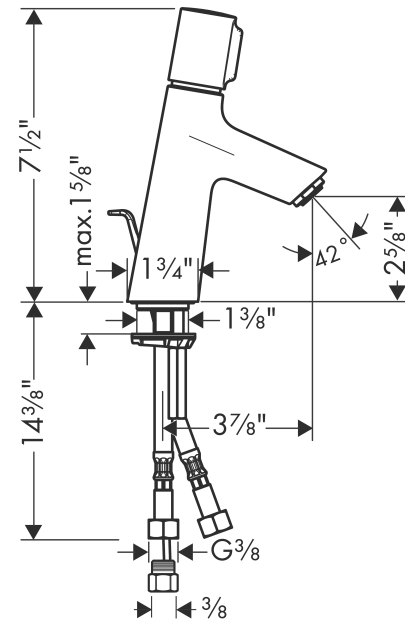

Scale drawing