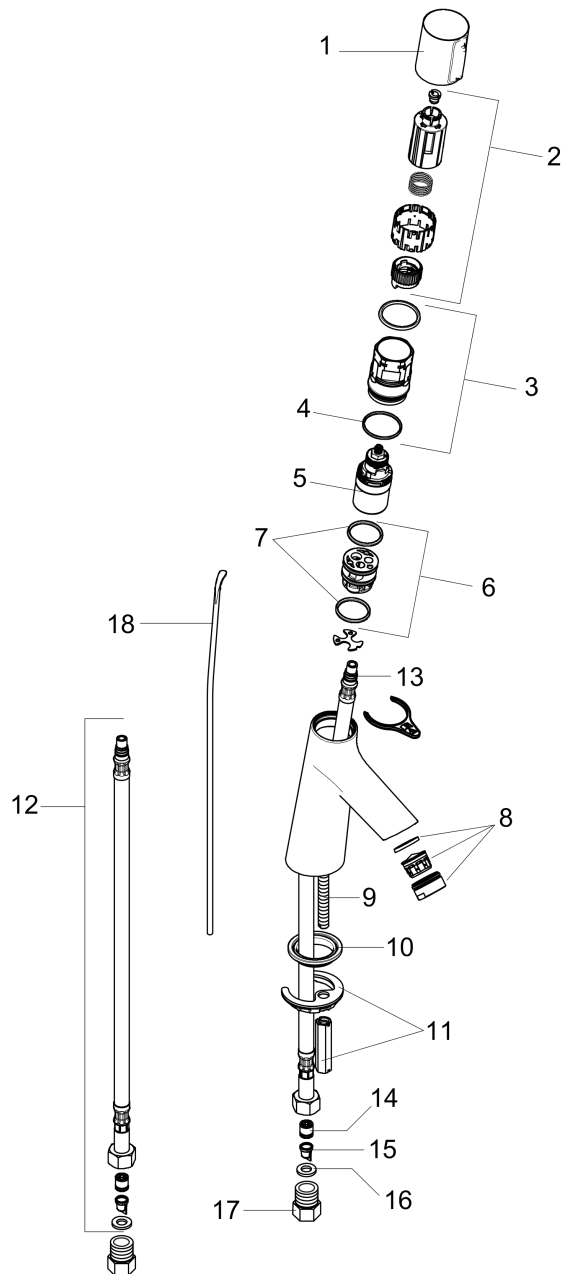

## Exploded drawing

Year of production: >09/16

**Talis S**
**Talis Select S 80 Single-Hole Faucet**

 Finishes : **chrome**    Part no. : **72040001**

**Spare parts list**

Year of production: &gt;09/16

Pos.	Description	Part no.	Price	PU
1	handle	92525000	-	1
2	adapter for handle	92526000	-	1
3	nut	92528000	-	1
4	O-ring 27x1,5	92527000	-	1
5	cartridge, assy	92529000	-	1
6	adapter for cartridge	98866000	-	1
7	O-ring 23x2	98398000	-	1
8	aerator M24x1 (4,5 l/min)	92877000	-	1
9	screw M8 x 68	97736000	-	1
10	seal Ø 42	98722000	-	1
11	fixing set	96016000	-	1
12	connection hose 600 mm M8x0,75 G3/8	92629000	-	1
13	O-ring 7x1,5	98422000	-	1
14	non return valve DW 10	96456000	-	1
15	filter	92532000	-	1
16	sealing set	92533000	-	1
17	adapter for connection hose	88802000	-	1
18	pull rod	96657000	-	1
a	pop up waste	88509000	-	1

#### Scale drawing

**Talis S**  
**Talis Select S 80 Single-Hole Faucet**  
Finishes : **brushed nickel** Part no. : **72040821**

## Exploded drawing

Year of production: >09/16

#### Spare parts list

Year of production: >09/16

Pos.	Description	Part no.	Price	PU
1	handle	92525820	-	1
2	adapter for handle	92526000	-	1
3	nut	92528000	-	1
4	O-ring 27x1,5	92527000	-	1
5	cartridge, assy	92529000	-	1
6	adapter for cartridge	98866000	-	1
7	O-ring 23x2	98398000	-	1
8	aerator M24x1 (4,5 l/min)	92877820	-	1
9	screw M8 x 68	97736000	-	1
10	seal Ø 42	98722000	-	1
11	fixing set	96016000	-	1
12	connection hose 600 mm M8x0,75 G3/8	92629000	-	1
13	O-ring 7x1,5	98422000	-	1
14	non return valve DW 10	96456000	-	1
15	filter	92532000	-	1
16	sealing set	92533000	-	1
17	adapter for connection hose	88802000	-	1
18	pull rod	96657820	-	1
a	pop up waste	88509820	-	1