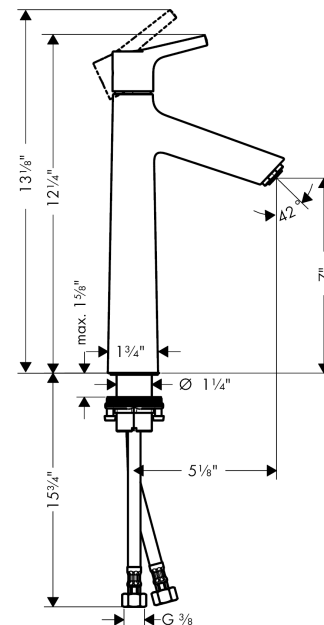

Talis S
Talis S 190 Single-Hole Faucet without Pop-Up
 Finishes : **brushed nickel** Part no. : **72032821**

Description

Features

- Solid brass
- Aerated spray
- Flow: 1.2 GPM
- Ceramic cartridge
- Pop-up assembly not included

Item details

List Price \$ 428.00

Technology

Compliance

Product image

Scale drawing

Talis S
Talis S 190 Single-Hole Faucet without Pop-Up
Finishes : **brushed nickel** Part no. : **72032821**

Exploded drawing

Year of production: >08/16

Talis S

Talis S 190 Single-Hole Faucet without Pop-Up

Finishes : **brushed nickel** Part no. : **72032821**

Spare parts list

Year of production: >08/16

Pos.	Description	Part no.	Price	PU
1	handle	92626820	-	1
2	screw cover	95704000	-	1
3	flange	92625820	-	1
4	nut	92627000	-	1
5	O-ring 27x1,5	92527000	-	1
6	cartridge, assy	95973001	-	1
7	seal	98865000	-	1
8	adapter for cartridge	92628000	-	1
9	adapter for cartridge	98866000	-	1
10	O-ring 23x2	98398000	-	1
11	aerator M24x1 (4,5 l/min)	92877820	-	1
12	flat seal	98749000	-	1
13	fixing set (Ø 32)	13961000	-	1
14	lever collar	97548000	-	1
15	connection hose 23½" M8x0,75 3/8"	98600001	-	1
16	O-ring 7x1,5	98422000	-	1