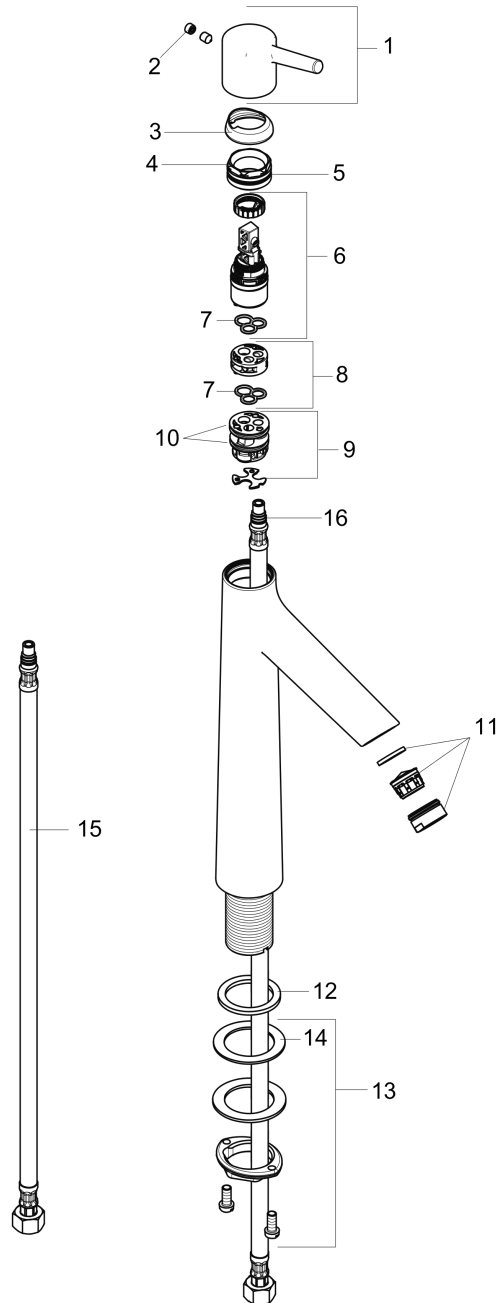

Talis S
Talis S 190 Single-Hole Faucet without Pop-Up
 Finishes : **brushed nickel** Part no. : **72032821**

Description

Features

- Solid brass
- Aerated spray
- Flow: 1.2 GPM
- Ceramic cartridge
- Pop-up assembly not included

Item details

List Price \$ 428.00

Technology

Compliance

Product image

Scale drawing

Talis S
Talis S 190 Single-Hole Faucet without Pop-Up
Finishes : **brushed nickel** Part no. : **72032821**

Exploded drawing

Year of production: >08/16

Talis S

Talis S 190 Single-Hole Faucet without Pop-Up

Finishes : **brushed nickel** Part no. : **72032821**

Spare parts list

Year of production: >08/16

Pos.	Description	Part no.	Price	PU
1	handle	92626820	-	1
2	screw cover	95704000	-	1
3	flange	92625820	-	1
4	nut	92627000	-	1
5	O-ring 27x1,5	92527000	-	1
6	cartridge, assy	95973001	-	1
7	seal	98865000	-	1
8	adapter for cartridge	92628000	-	1
9	adapter for cartridge	98866000	-	1
10	O-ring 23x2	98398000	-	1
11	aerator M24x1 (4,5 l/min)	92877820	-	1
12	flat seal	98749000	-	1
13	fixing set (Ø 32)	13961000	-	1
14	lever collar	97548000	-	1
15	connection hose 23½" M8x0,75 3/8"	98600001	-	1
16	O-ring 7x1,5	98422000	-	1