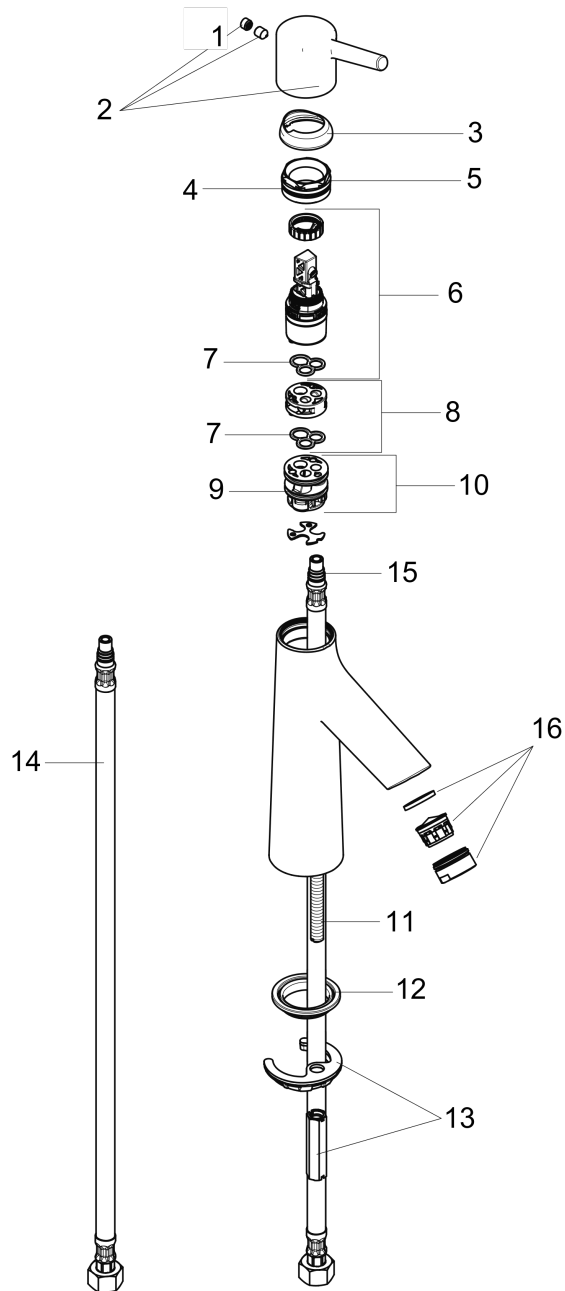

Talis S
Talis S 100 Single-Hole Faucet without Pop-Up, 1.0 GPM
 Finishes : **chrome** Part no. : **72025001**

Description

Features

- Solid brass
- Aerated spray
- Flow: 1.0 GPM
- Ceramic cartridge
- Pop-up assembly not included

Item details

List Price \$ 218.00

Technology

Compliance

Product image

Scale drawing

Talis S
Talis S 100 Single-Hole Faucet without Pop-Up, 1.0 GPM
Finishes : **chrome** Part no. : **72025001**

Exploded drawing

Year of production: >08/16

Talis S

Talis S 100 Single-Hole Faucet without Pop-Up, 1.0 GPM

Finishes : **chrome** Part no. : **72025001**

Spare parts list

Year of production: >08/16

Pos.	Description	Part no.	Price	PU
1	screw cover	95704000	-	1
2	handle	92626000	-	1
3	flange	92625000	-	1
4	O-ring 27x1,5	92527000	-	1
5	nut	92627000	-	1
6	cartridge, assy	95973000	-	1
7	seal	98865000	-	1
8	adapter for cartridge	92628000	-	1
9	O-ring 23x2	98398000	-	1
10	adapter for cartridge	98866000	-	1
11	screw M8 x 68	97736000	-	1
12	seal Ø 42	98722000	-	1
13	fixing set	96016000	-	1
14	connection hose 18½" M8x0,75 3/8"	96321001	-	1
15	O-ring 7x1,5	98422000	-	1
16	aerator M24x1 (3,5 l/min)	98453000	-	1