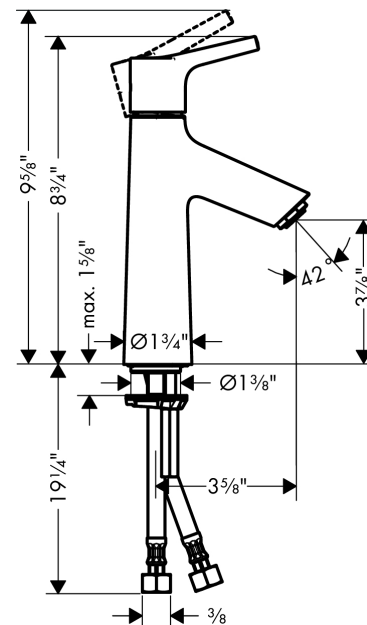

Talis S
Talis S 100 Single-Hole Faucet without Pop-Up, 1.0 GPM
 Finishes : **chrome** Part no. : **72025001**

Description

Features

- Solid brass
- Aerated spray
- Flow: 1.0 GPM
- Ceramic cartridge
- Pop-up assembly not included

Item details

List Price \$ 218.00

Technology

Compliance

Product image

Scale drawing

Talis S
Talis S 100 Single-Hole Faucet without Pop-Up, 1.0 GPM
Finishes : **chrome** Part no. : **72025001**

Exploded drawing

Year of production: >08/16

Talis S

Talis S 100 Single-Hole Faucet without Pop-Up, 1.0 GPM

Finishes : **chrome** Part no. : **72025001**

Spare parts list

Year of production: >08/16

Pos.	Description	Part no.	Price	PU
1	screw cover	95704000	-	1
2	handle	92626000	-	1
3	flange	92625000	-	1
4	O-ring 27x1,5	92527000	-	1
5	nut	92627000	-	1
6	cartridge, assy	95973000	-	1
7	seal	98865000	-	1
8	adapter for cartridge	92628000	-	1
9	O-ring 23x2	98398000	-	1
10	adapter for cartridge	98866000	-	1
11	screw M8 x 68	97736000	-	1
12	seal Ø 42	98722000	-	1
13	fixing set	96016000	-	1
14	connection hose 18½" M8x0,75 3/8"	96321001	-	1
15	O-ring 7x1,5	98422000	-	1
16	aerator M24x1 (3,5 l/min)	98453000	-	1