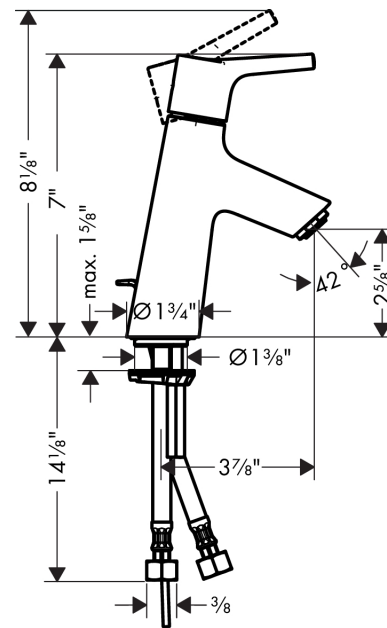

Talis S
Talis S 80 Single-Hole Faucet
 Finishes : **chrome** Part no. : **72010001**

Description

Features

- Solid brass
- Aerated spray
- Flow: 1.2 GPM
- Ceramic cartridge
- Includes pop-up assembly

Item details

List Price \$ 195.00

Technology

Compliance

Product image

Scale drawing

Talis S
Talis S 80 Single-Hole Faucet
Finishes : **chrome** Part no. : **72010001**

Exploded drawing

Year of production: >08/16

Talis S
Talis S 80 Single-Hole Faucet

 Finishes : **chrome** Part no. : **72010001**

Spare parts list

Year of production: >08/16

Pos.	Description	Part no.	Price	PU
1	screw cover	95704000	-	1
2	handle	92626000	-	1
3	flange	92625000	-	1
4	O-ring 27x1,5	92527000	-	1
5	nut	92627000	-	1
6	cartridge, assy	95973001	-	1
7	seal	98865000	-	1
8	adapter for cartridge	92628000	-	1
9	adapter for cartridge	98866000	-	1
10	O-ring 23x2	98398000	-	1
11	pull rod	96657000	-	1
12	O-ring 7x1,5	98422000	-	1
13	screw M8 x 68	97736000	-	1
14	seal Ø 42	98722000	-	1
15	fixing set	96016000	-	1
16	connection hose 18½" M8x0,75 3/8"	96321001	-	1
17	aerator M24x1 (4,5 l/min)	92877000	-	1
a	pop up waste	88509000	-	1

Talis S
Talis S 80 Single-Hole Faucet
 Finishes : **brushed nickel** Part no. : **72010821**

Description

Features

- Solid brass
- Aerated spray
- Flow: 1.2 GPM
- Ceramic cartridge
- Includes pop-up assembly