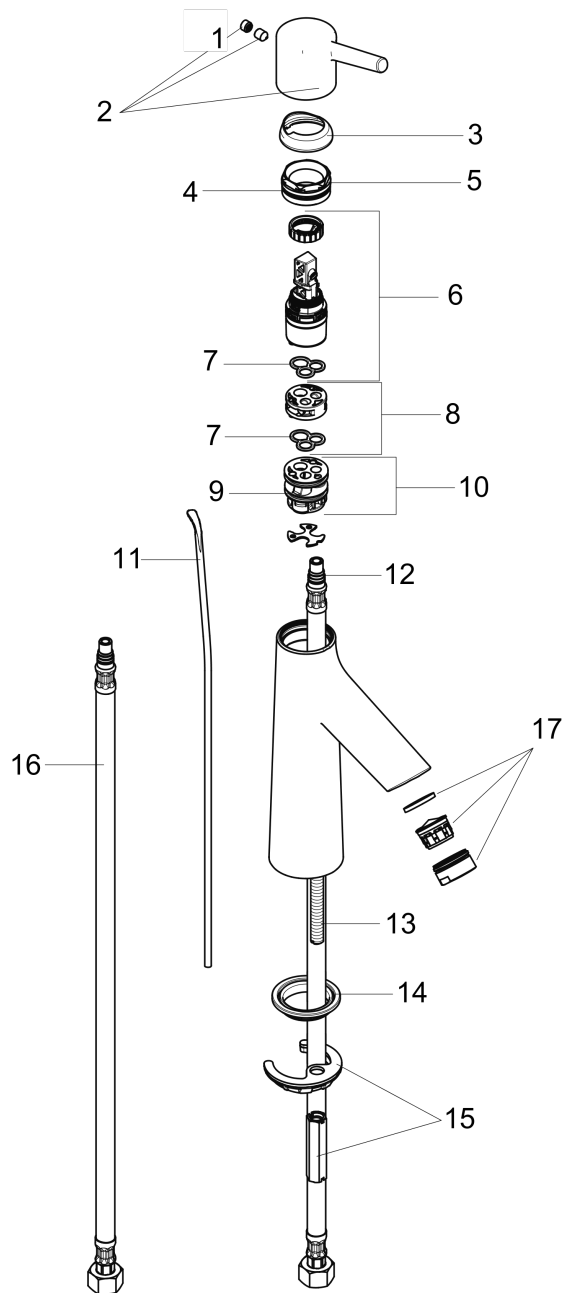

Talis S
Talis S 80 Single-Hole Faucet
 Finishes : **chrome** Part no. : **72010001**

Description

Features

- Solid brass
- Aerated spray
- Flow: 1.2 GPM
- Ceramic cartridge
- Includes pop-up assembly

Item details

Talis S
Talis S 80 Single-Hole Faucet

 Finishes : **chrome** Part no. : **72010001**

Spare parts list

Year of production: >08/16

Pos.	Description	Part no.	Price	PU
1	screw cover	95704000	-	1
2	handle	92626000	-	1
3	flange	92625000	-	1
4	O-ring 27x1,5	92527000	-	1
5	nut	92627000	-	1
6	cartridge, assy	95973001	-	1
7	seal	98865000	-	1
8	adapter for cartridge	92628000	-	1
9	adapter for cartridge	98866000	-	1
10	O-ring 23x2	98398000	-	1
11	pull rod	96657000	-	1
12	O-ring 7x1,5	98422000	-	1
13	screw M8 x 68	97736000	-	1
14	seal Ø 42	98722000	-	1
15	fixing set	96016000	-	1
16	connection hose 18½" M8x0,75 3/8"	96321001	-	1
17	aerator M24x1 (4,5 l/min)	92877000	-	1
a	pop up waste	88509000	-	1

Talis S
Talis S 80 Single-Hole Faucet
 Finishes : **brushed nickel** Part no. : **72010821**

Description

Features

- Solid brass
- Aerated spray
- Flow: 1.2 GPM
- Ceramic cartridge
- Includes pop-up assembly

Year of production: >08/16

Pos.	Description	Part no.	Price	PU
1	screw cover	95704000	-	1
2	handle	92626820	-	1
3	flange	92625820	-	1
4	O-ring 27x1,5	92527000	-	1
5	nut	92627000	-	1
6	cartridge, assy	95973001	-	1
7	seal	98865000	-	1
8	adapter for cartridge	92628000	-	1
9	O-ring 23x2	98398000	-	1
10	adapter for cartridge	98866000	-	1
11	pull rod	96657820	-	1
12	O-ring 7x1,5	98422000	-	1
13	screw M8 x 68	97736000	-	1
14	seal Ø 42	98722000	-	1
15	fixing set	96016000	-	1
16	connection hose 18½" M8x0,75 3/8"	96321001	-	1
17	aerator M24x1 (4,5 l/min)	92877820	-	1
a	pop up waste	88509820	-	1