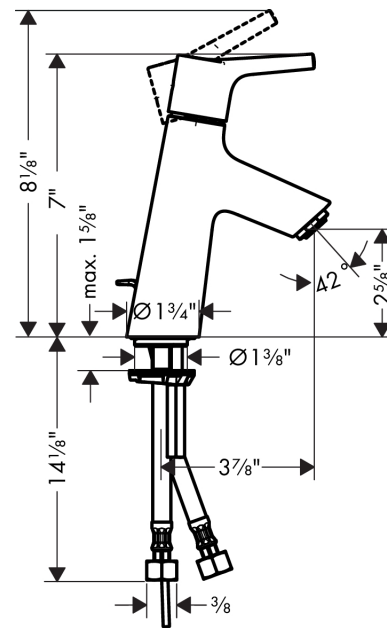

Talis S
Talis S 80 Single-Hole Faucet
 Finishes : **brushed nickel** Part no. : **72010821**

Description

Features

- Solid brass
- Aerated spray
- Flow: 1.2 GPM
- Ceramic cartridge
- Includes pop-up assembly

Item details

List Price \$ 244.00

Technology

Compliance

Product image

Scale drawing

Talis S

Talis S 80 Single-Hole Faucet

Finishes : **brushed nickel** Part no. : **72010821**

Exploded drawing

Year of production: >08/16

Talis S

Talis S 80 Single-Hole Faucet

Finishes : **brushed nickel** Part no. : **72010821**

Spare parts list

Year of production: >08/16

Pos.	Description	Part no.	Price	PU
1	screw cover	95704000	-	1
2	handle	92626820	-	1
3	flange	92625820	-	1
4	O-ring 27x1,5	92527000	-	1
5	nut	92627000	-	1
6	cartridge, assy	95973001	-	1
7	seal	98865000	-	1
8	adapter for cartridge	92628000	-	1
9	O-ring 23x2	98398000	-	1
10	adapter for cartridge	98866000	-	1
11	pull rod	96657820	-	1
12	O-ring 7x1,5	98422000	-	1
13	screw M8 x 68	97736000	-	1
14	seal Ø 42	98722000	-	1
15	fixing set	96016000	-	1
16	connection hose 18½" M8x0,75 3/8"	96321001	-	1
17	aerator M24x1 (4,5 l/min)	92877820	-	1
a	pop up waste	88509820	-	1