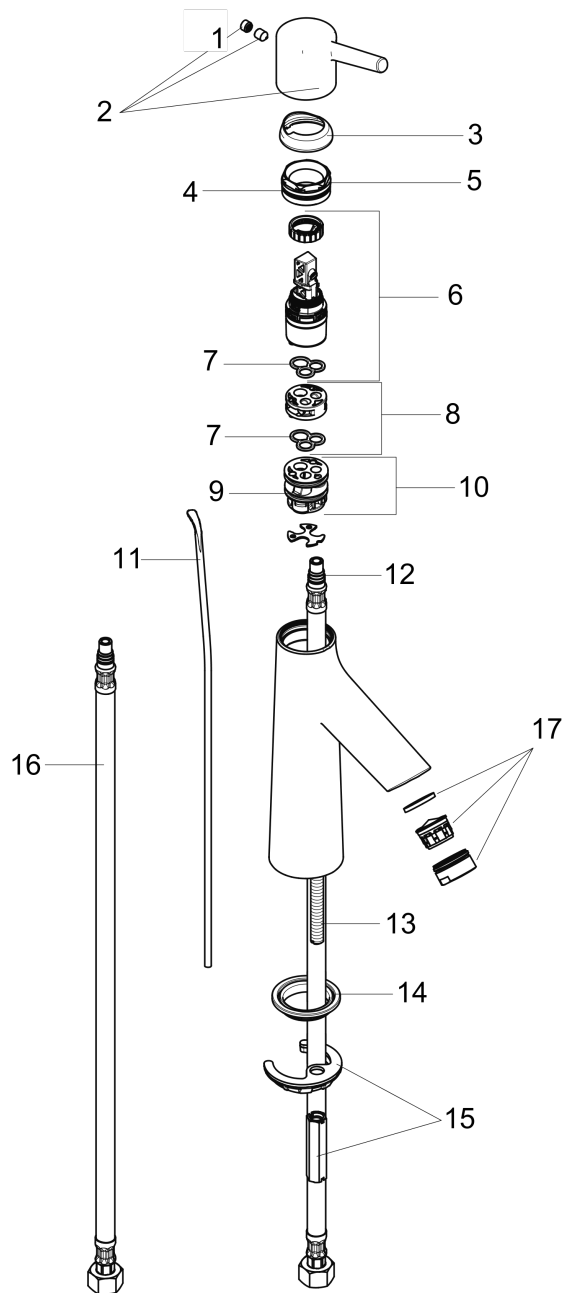

Talis S
Talis S 80 Single-Hole Faucet

 Finishes : **chrome** Part no. : **72010001**

Spare parts list

Year of production: >08/16

Pos.	Description	Part no.	Price	PU
1	screw cover	95704000	-	1
2	handle	92626000	-	1
3	flange	92625000	-	1
4	O-ring 27x1,5	92527000	-	1
5	nut	92627000	-	1
6	cartridge, assy	95973001	-	1
7	seal	98865000	-	1
8	adapter for cartridge	92628000	-	1
9	adapter for cartridge	98866000	-	1
10	O-ring 23x2	98398000	-	1
11	pull rod	96657000	-	1
12	O-ring 7x1,5	98422000	-	1
13	screw M8 x 68	97736000	-	1
14	seal Ø 42	98722000	-	1
15	fixing set	96016000	-	1
16	connection hose 18½" M8x0,75 3/8"	96321001	-	1
17	aerator M24x1 (4,5 l/min)	92877000	-	1
a	pop up waste	88509000	-	1

Talis S
Talis S 80 Single-Hole Faucet
 Finishes : **brushed nickel** Part no. : **72010821**

Description

Features

- Solid brass
- Aerated spray
- Flow: 1.2 GPM
- Ceramic cartridge
- Includes pop-up assembly

Finishes : **brushed nickel** Part no. : **72010821**

Exploded drawing

Year of production: >08/16

Talis S

Talis S 80 Single-Hole Faucet

Finishes : **brushed nickel** Part no. : **72010821**

Spare parts list

Year of production: >08/16

Pos.	Description	Part no.	Price	PU
1	screw cover	95704000	-	1
2	handle	92626820	-	1
3	flange	92625820	-	1
4	O-ring 27x1,5	92527000	-	1
5	nut	92627000	-	1
6	cartridge, assy	95973001	-	1
7	seal	98865000	-	1
8	adapter for cartridge	92628000	-	1
9	O-ring 23x2	98398000	-	1
10	adapter for cartridge	98866000	-	1
11	pull rod	96657820	-	1
12	O-ring 7x1,5	98422000	-	1
13	screw M8 x 68	97736000	-	1
14	seal Ø 42	98722000	-	1
15	fixing set	96016000	-	1
16	connection hose 18½" M8x0,75 3/8"	96321001	-	1
17	aerator M24x1 (4,5 l/min)	92877820	-	1
a	pop up waste	88509820	-	1