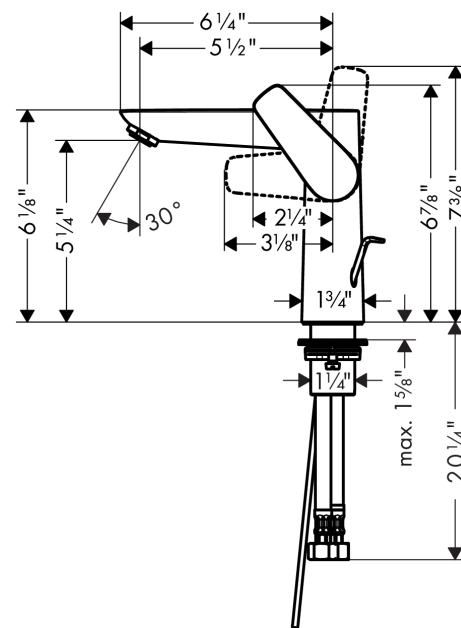

Talis E
Talis E 150 Single-Hole Faucet
 Finishes : **chrome** Part no. : **71754001**

Spare parts list

Year of production: >11/16

Pos.	Description	Part no.	Price	PU
1	handle	92777000	-	1
2	screw cover	95704000	-	1
3	flange	95493000	-	1
4	nut	95178000	-	1
5	O-ring 24x2	98388000	-	1
6	cartridge, assy	95973001	-	1
7	seal	98865000	-	1
8	aerator M24x1 (4,5 l/min)	92877000	-	1
9	flat seal	98749000	-	1
10	fixing set (Ø 32)	13961000	-	1
11	lever collar	97548000	-	1
12	connection hose 17½" M10x1 3/8"	94071001	-	1
13	pull rod	96657000	-	1
a	pop up waste	88509000	-	1

Talis E
Talis E 150 Single-Hole Faucet
 Finishes : **brushed nickel** Part no. : **71754821**

Description

Features

- Solid brass
- Aerated spray
- Flow: 1.2 GPM
- Ceramic cartridge
- Includes pop-up assembly

Item details

List Price \$ 380.00

Technology

Compliance

Product image

Scale drawing

Talis E
Talis E 150 Single-Hole Faucet
Finishes : **brushed nickel** Part no. : **71754821**

Exploded drawing

Year of production: >11/16

Talis E

Talis E 150 Single-Hole Faucet

Finishes : **brushed nickel** Part no. : **71754821**

Spare parts list

Year of production: >11/16

Pos.	Description	Part no.	Price	PU
1	handle	92777820	-	1
2	screw cover	95704000	-	1
3	flange	95493820	-	1
4	nut	95178000	-	1
5	O-ring 24x2	98388000	-	1
6	cartridge, assy	95973001	-	1
7	seal	98865000	-	1
8	aerator M24x1 (4,5 l/min)	92877820	-	1
9	flat seal	98749000	-	1
10	fixing set (Ø 32)	13961000	-	1
11	lever collar	97548000	-	1
12	connection hose 17½" M10x1 3/8"	94071001	-	1
13	pull rod	96657820	-	1
a	pop up waste	88509820	-	1