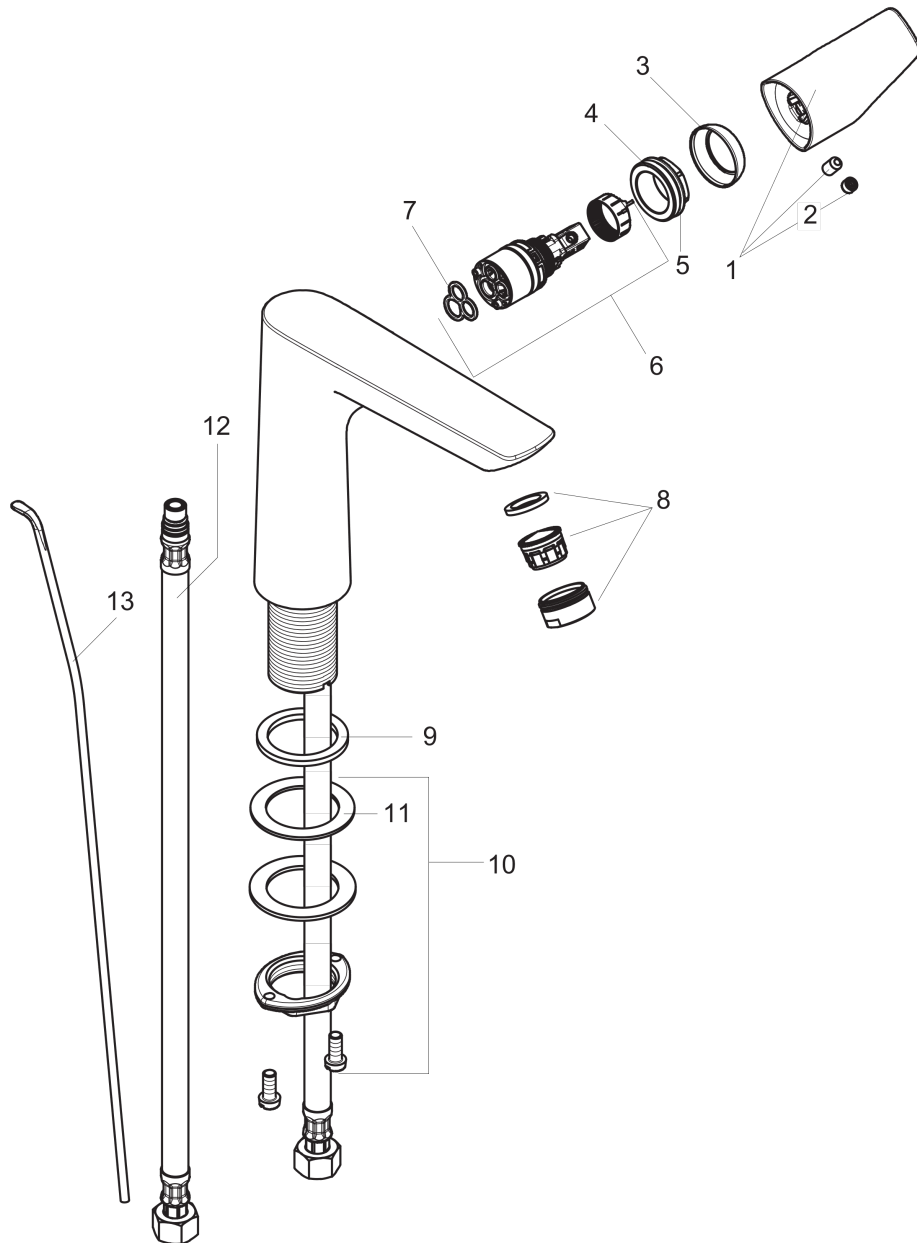

Talis E
Talis E 150 Single-Hole Faucet
 Finishes : **chrome** Part no. : **71754001**

Description

Features

- Solid brass
- Aerated spray
- Flow: 1.2 GPM
- Ceramic cartridge
- Includes pop-up assembly

Item details

Talis E
Talis E 150 Single-Hole Faucet
 Finishes : **chrome** Part no. : **71754001**

Spare parts list

Year of production: >11/16

Pos.	Description	Part no.	Price	PU
1	handle	92777000	-	1
2	screw cover	95704000	-	1
3	flange	95493000	-	1
4	nut	95178000	-	1
5	O-ring 24x2	98388000	-	1
6	cartridge, assy	95973001	-	1
7	seal	98865000	-	1
8	aerator M24x1 (4,5 l/min)	92877000	-	1
9	flat seal	98749000	-	1
10	fixing set (Ø 32)	13961000	-	1
11	lever collar	97548000	-	1
12	connection hose 17½" M10x1 3/8"	94071001	-	1
13	pull rod	96657000	-	1
a	pop up waste	88509000	-	1

Talis E
Talis E 150 Single-Hole Faucet
 Finishes : **brushed nickel** Part no. : **71754821**

Description

Features

- Solid brass
- Aerated spray
- Flow: 1.2 GPM
- Ceramic cartridge
- Includes pop-up assembly

Year of production: >11/16

Talis E

Talis E 150 Single-Hole Faucet

Finishes : **brushed nickel** Part no. : **71754821**

Spare parts list

Year of production: >11/16

Pos.	Description	Part no.	Price	PU
1	handle	92777820	-	1
2	screw cover	95704000	-	1
3	flange	95493820	-	1
4	nut	95178000	-	1
5	O-ring 24x2	98388000	-	1
6	cartridge, assy	95973001	-	1
7	seal	98865000	-	1
8	aerator M24x1 (4,5 l/min)	92877820	-	1
9	flat seal	98749000	-	1
10	fixing set (Ø 32)	13961000	-	1
11	lever collar	97548000	-	1
12	connection hose 17½" M10x1 3/8"	94071001	-	1
13	pull rod	96657820	-	1
a	pop up waste	88509820	-	1