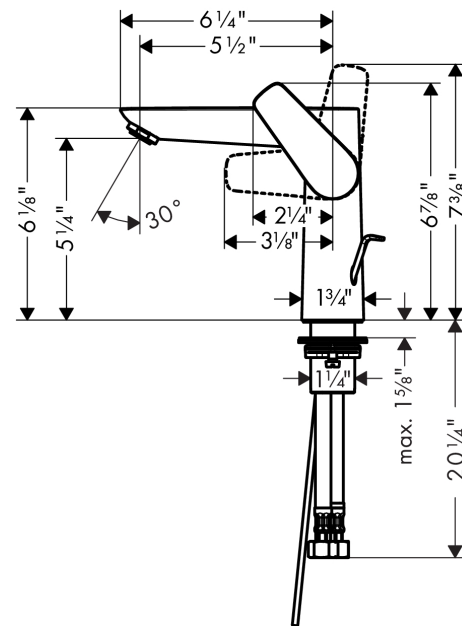

Scale drawing