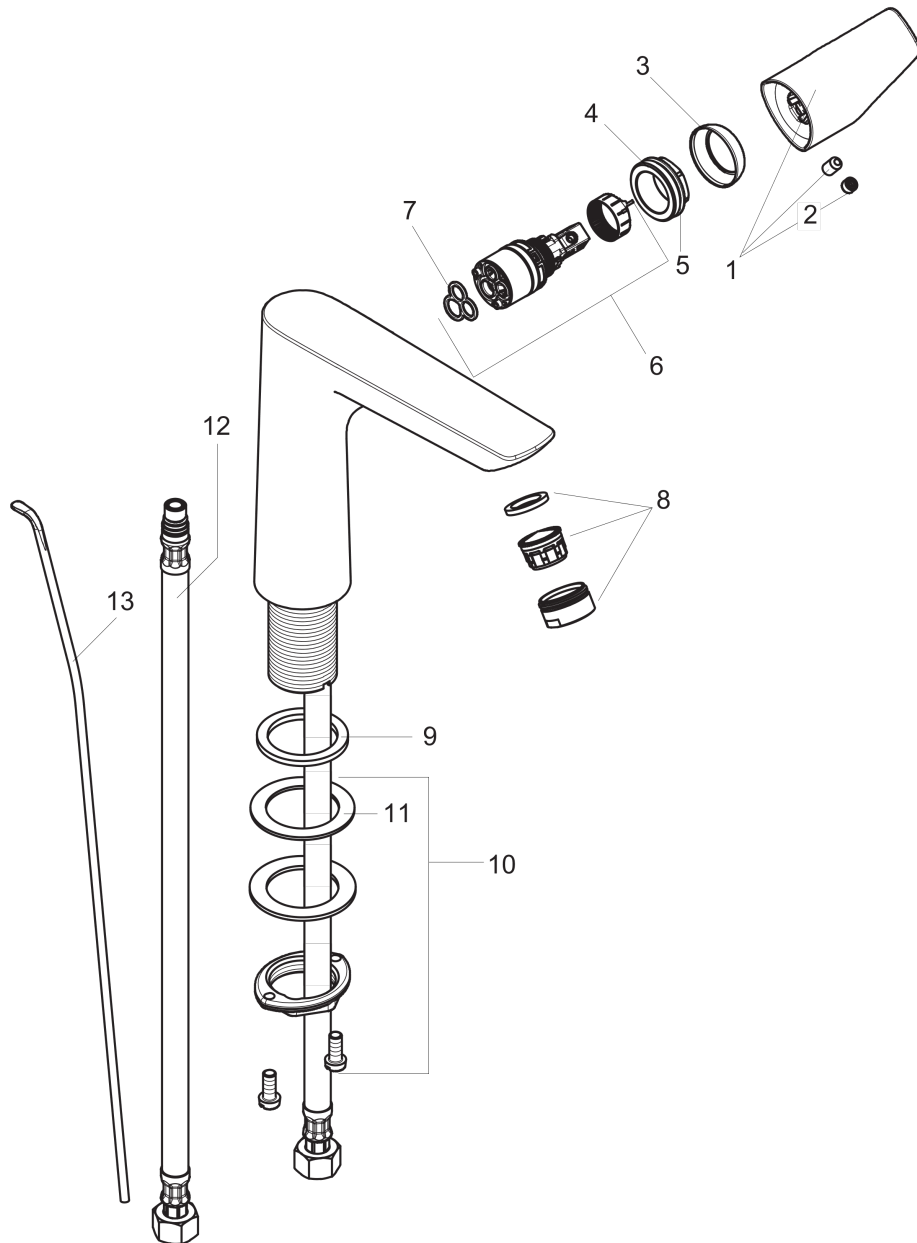

Talis E
Talis E 150 Single-Hole Faucet
 Finishes : **chrome** Part no. : **71754001**

Spare parts list

Year of production: >11/16

Pos.	Description	Part no.	Price	PU
1	handle	92777000	-	1
2	screw cover	95704000	-	1
3	flange	95493000	-	1
4	nut	95178000	-	1
5	O-ring 24x2	98388000	-	1
6	cartridge, assy	95973001	-	1
7	seal	98865000	-	1
8	aerator M24x1 (4,5 l/min)	92877000	-	1
9	flat seal	98749000	-	1
10	fixing set (Ø 32)	13961000	-	1
11	lever collar	97548000	-	1
12	connection hose 17½" M10x1 3/8"	94071001	-	1
13	pull rod	96657000	-	1
a	pop up waste	88509000	-	1

Talis E
Talis E 150 Single-Hole Faucet
 Finishes : **brushed nickel** Part no. : **71754821**

Description

Features

- Solid brass
- Aerated spray
- Flow: 1.2 GPM
- Ceramic cartridge
- Includes pop-up assembly

Item details

List Price \$ 380.00

Technology

Compliance

Product image

Scale drawing

Talis E
Talis E 150 Single-Hole Faucet
Finishes : **brushed nickel** Part no. : **71754821**

Exploded drawing

Year of production: >11/16

Talis E

Talis E 150 Single-Hole Faucet

Finishes : **brushed nickel** Part no. : **71754821**

Spare parts list

Year of production: >11/16

Pos.	Description	Part no.	Price	PU
1	handle	92777820	-	1
2	screw cover	95704000	-	1
3	flange	95493820	-	1
4	nut	95178000	-	1
5	O-ring 24x2	98388000	-	1
6	cartridge, assy	95973001	-	1
7	seal	98865000	-	1
8	aerator M24x1 (4,5 l/min)	92877820	-	1
9	flat seal	98749000	-	1
10	fixing set (Ø 32)	13961000	-	1
11	lever collar	97548000	-	1
12	connection hose 17½" M10x1 3/8"	94071001	-	1
13	pull rod	96657820	-	1
a	pop up waste	88509820	-	1