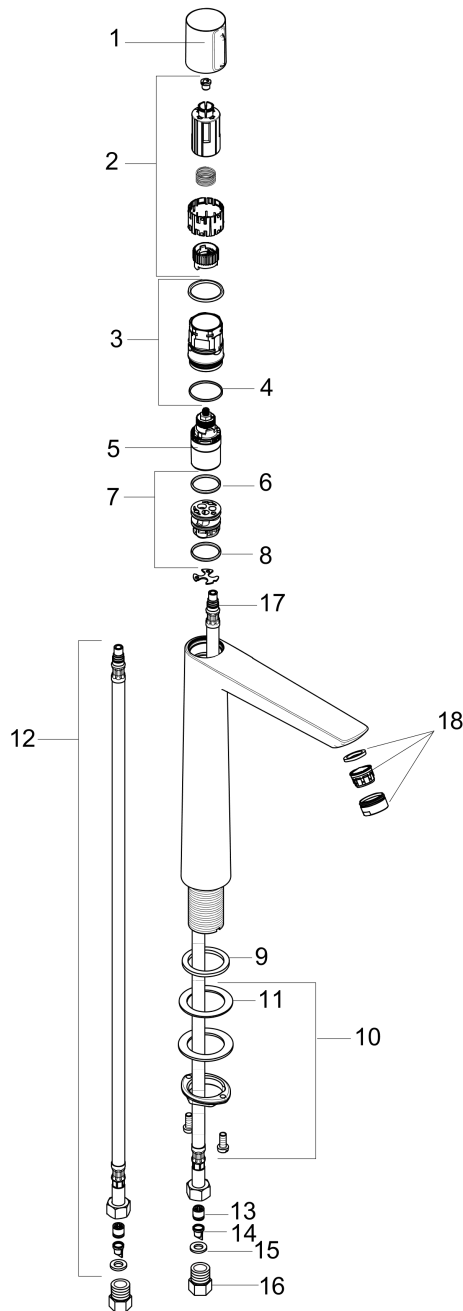

Year of production: >11/16

Talis E

Talis Select E 240 Single-Hole Faucet without Pop-Up

Finishes : **chrome** Part no. : **71753001**

Spare parts list

Year of production: >11/16

Pos.	Description	Part no.	Price	PU
1	handle	92525000	-	1
2	adapter for handle	92526000	-	1
3	nut	92528000	-	1
4	O-ring 27x1,5	92527000	-	1
5	cartridge, assy	92529000	-	1
6	O-Ring 28x2	98194000	-	1
7	adapter for cartridge	98866000	-	1
8	O-ring 23x2	98398000	-	1
9	flat seal	98749000	-	1
10	fixing set (Ø 32)	13961000	-	1
11	lever collar	97548000	-	1
12	connection hose 600 mm M8x0,75 G3/8	92629000	-	1
13	non return valve DW 10	96456000	-	1
14	filter	92532000	-	1
15	sealing set	92533000	-	1
16	adapter for connection hose	88802000	-	1
17	O-ring 7x1,5	98422000	-	1
18	aerator M24x1 (4,5 l/min)	92877000	-	1

Talis E

Talis Select E 240 Single-Hole Faucet without Pop-Up

Finishes : **brushed nickel** Part no. : **71753821**

Description

Features

- Solid brass
- Aerated spray
- Flow: 1.2 GPM
- Select cartridge for easy, intuitive operation: Push handle to turn water on and off, and turn to adjust temperature
- Pop-up assembly not included

Year of production: >11/16

Talis E

Talis Select E 240 Single-Hole Faucet without Pop-Up

Finishes : **brushed nickel** Part no. : **71753821**

Spare parts list

Year of production: >11/16

Pos.	Description	Part no.	Price	PU
1	handle	92525820	-	1
2	adapter for handle	92526000	-	1
3	nut	92528820	-	1
4	O-ring 27x1,5	92527000	-	1
5	cartridge, assy	92529000	-	1
6	O-Ring 28x2	98194000	-	1
7	adapter for cartridge	98866000	-	1
8	O-ring 23x2	98398000	-	1
9	flat seal	98749000	-	1
10	fixing set (Ø 32)	13961000	-	1
11	lever collar	97548000	-	1
12	connection hose 600 mm M8x0,75 G3/8	92629000	-	1
13	non return valve DW 10	96456000	-	1
14	filter	92532000	-	1
15	sealing set	92533000	-	1
16	adapter for connection hose	88802000	-	1
17	O-ring 7x1,5	98422000	-	1
18	aerator M24x1 (4,5 l/min)	92877820	-	1