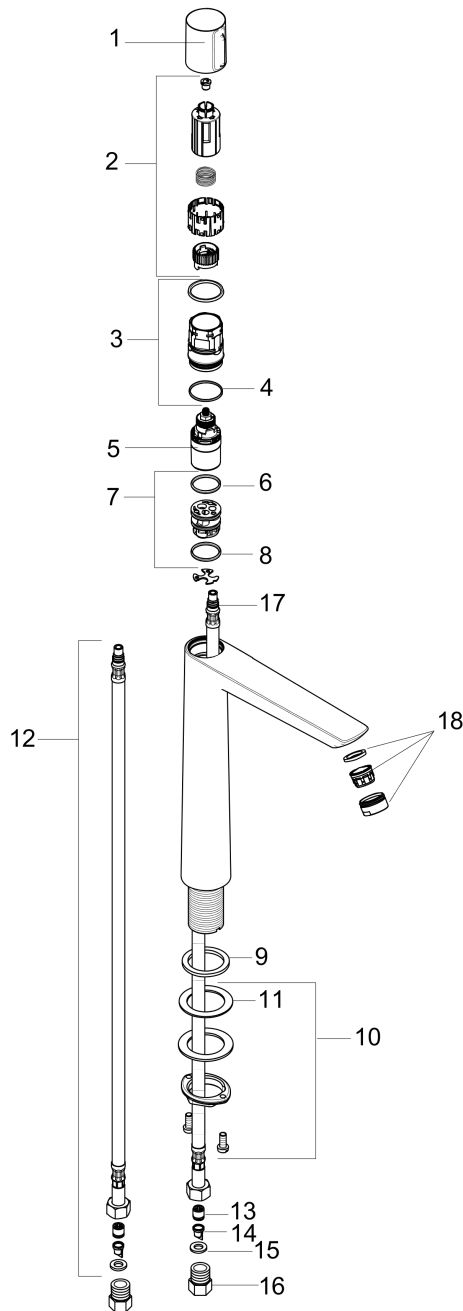

Year of production: >11/16

Talis E

Talis Select E 240 Single-Hole Faucet without Pop-Up

Finishes : **chrome** Part no. : **71753001**

Spare parts list

Year of production: >11/16

Pos.	Description	Part no.	Price	PU
1	handle	92525000	-	1
2	adapter for handle	92526000	-	1
3	nut	92528000	-	1
4	O-ring 27x1,5	92527000	-	1
5	cartridge, assy	92529000	-	1
6	O-Ring 28x2	98194000	-	1
7	adapter for cartridge	98866000	-	1
8	O-ring 23x2	98398000	-	1
9	flat seal	98749000	-	1
10	fixing set (Ø 32)	13961000	-	1
11	lever collar	97548000	-	1
12	connection hose 600 mm M8x0,75 G3/8	92629000	-	1
13	non return valve DW 10	96456000	-	1
14	filter	92532000	-	1
15	sealing set	92533000	-	1
16	adapter for connection hose	88802000	-	1
17	O-ring 7x1,5	98422000	-	1
18	aerator M24x1 (4,5 l/min)	92877000	-	1

Item details

List Price \$ 390.00

Technology

Compliance

Product image

Scale drawing

Talis E
Talis Select E 240 Single-Hole Faucet without Pop-Up
Finishes : **brushed nickel** Part no. : **71753821**

Exploded drawing

Year of production: >11/16

Talis E

Talis Select E 240 Single-Hole Faucet without Pop-Up

Finishes : **brushed nickel** Part no. : **71753821**

Spare parts list

Year of production: >11/16

Pos.	Description	Part no.	Price	PU
1	handle	92525820	-	1
2	adapter for handle	92526000	-	1
3	nut	92528820	-	1
4	O-ring 27x1,5	92527000	-	1
5	cartridge, assy	92529000	-	1
6	O-Ring 28x2	98194000	-	1
7	adapter for cartridge	98866000	-	1
8	O-ring 23x2	98398000	-	1
9	flat seal	98749000	-	1
10	fixing set (Ø 32)	13961000	-	1
11	lever collar	97548000	-	1
12	connection hose 600 mm M8x0,75 G3/8	92629000	-	1
13	non return valve DW 10	96456000	-	1
14	filter	92532000	-	1
15	sealing set	92533000	-	1
16	adapter for connection hose	88802000	-	1
17	O-ring 7x1,5	98422000	-	1
18	aerator M24x1 (4,5 l/min)	92877820	-	1