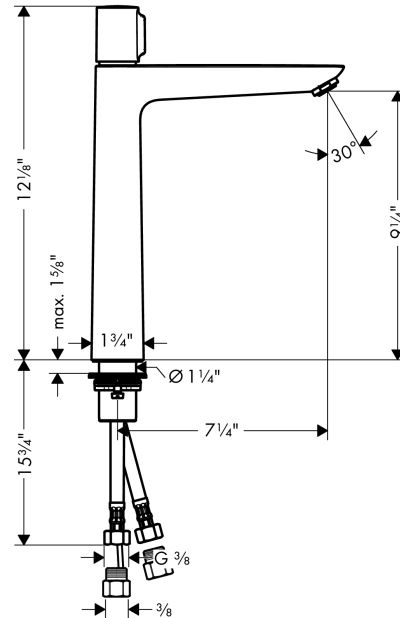

Scale drawing