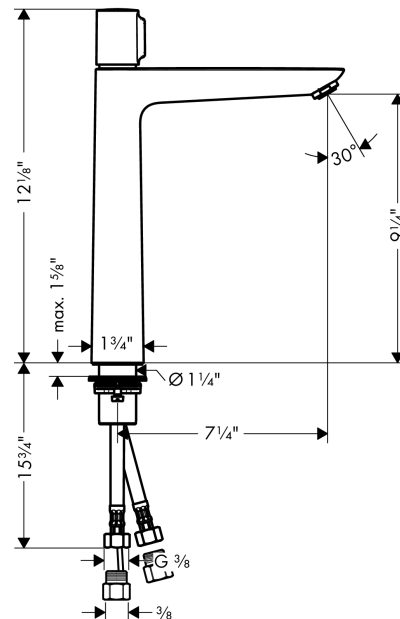

Talis E

Talis Select E 240 Single-Hole Faucet without Pop-Up

Finishes : **brushed nickel** Part no. : **71753821**

Description

Features

- Solid brass
- Aerated spray
- Flow: 1.2 GPM
- Select cartridge for easy, intuitive operation: Push handle to turn water on and off, and turn to adjust temperature
- Pop-up assembly not included

Item details

List Price \$ 390.00

Technology

Compliance

Product image

Scale drawing

Talis E
Talis Select E 240 Single-Hole Faucet without Pop-Up
Finishes : **brushed nickel** Part no. : **71753821**

Exploded drawing

Year of production: >11/16

Talis E

Talis Select E 240 Single-Hole Faucet without Pop-Up

Finishes : **brushed nickel** Part no. : **71753821**

Spare parts list

Year of production: >11/16

Pos.	Description	Part no.	Price	PU
1	handle	92525820	-	1
2	adapter for handle	92526000	-	1
3	nut	92528820	-	1
4	O-ring 27x1,5	92527000	-	1
5	cartridge, assy	92529000	-	1
6	O-Ring 28x2	98194000	-	1
7	adapter for cartridge	98866000	-	1
8	O-ring 23x2	98398000	-	1
9	flat seal	98749000	-	1
10	fixing set (Ø 32)	13961000	-	1
11	lever collar	97548000	-	1
12	connection hose 600 mm M8x0,75 G3/8	92629000	-	1
13	non return valve DW 10	96456000	-	1
14	filter	92532000	-	1
15	sealing set	92533000	-	1
16	adapter for connection hose	88802000	-	1
17	O-ring 7x1,5	98422000	-	1
18	aerator M24x1 (4,5 l/min)	92877820	-	1